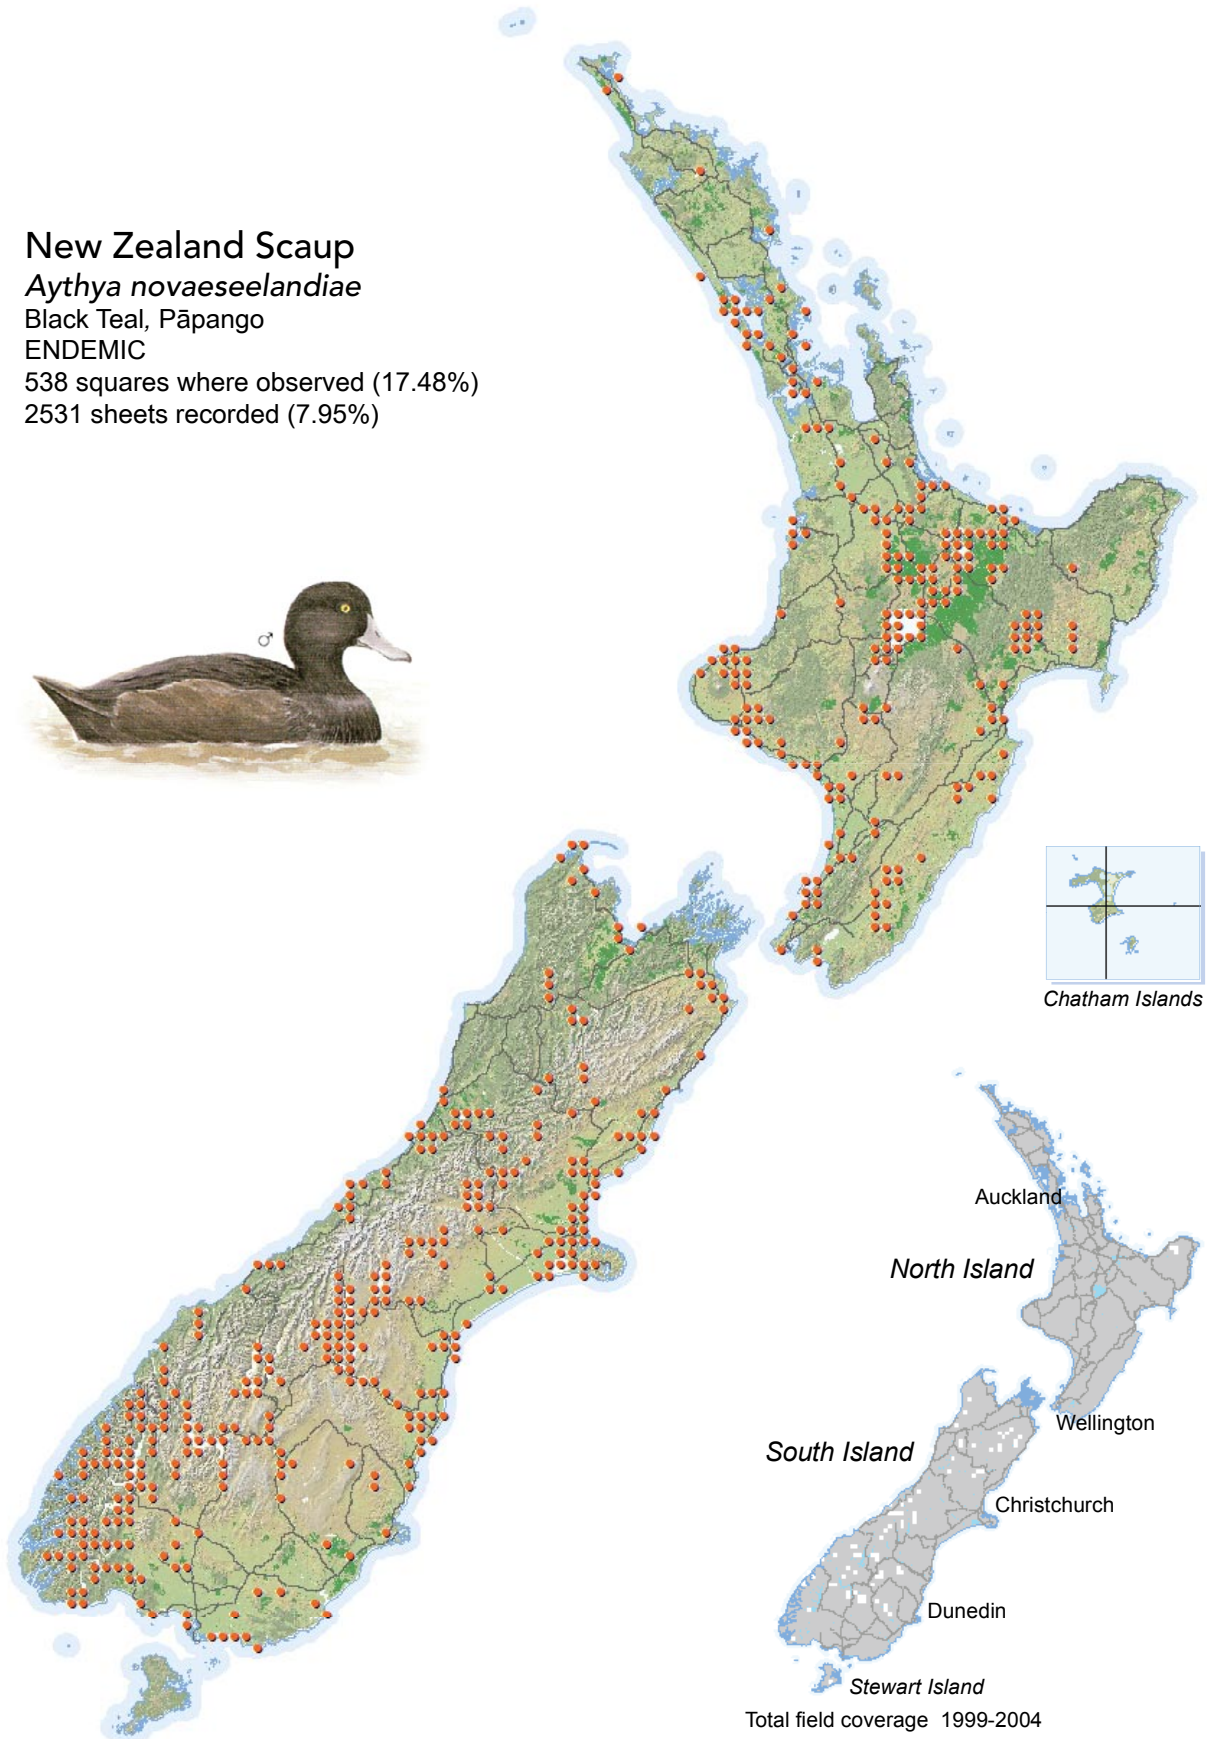

BIRD DISTRIBUTION IN NEW ZEALAND 1999-2004 - WEBATLAS

CJR Robertson, P Hyvönen, MJ Fraser and CR Pickard.

© Ornithological Society of New Zealand Inc. P O Box 834, Nelson 7040, New Zealand

New Zealand Scaup

Aythya novaeseelandiae

Black Teal, Pāpango

ENDEMIC

538 squares where observed (17.48%)

2531 sheets recorded (7.95%)

[Summary sourced from 10km grid square field surveys published as the ATLAS OF BIRD DISTRIBUTION IN NEW ZEALAND 1999-2004. Robertson *et al.*, 2007. ISBN 0 9582486 5 6. Illustration by DJ Onley from THE FIELD GUIDE TO THE BIRDS OF NEW ZEALAND. HA Robertson & BD Heather, 2005. ISBN 0 14 302040 4]