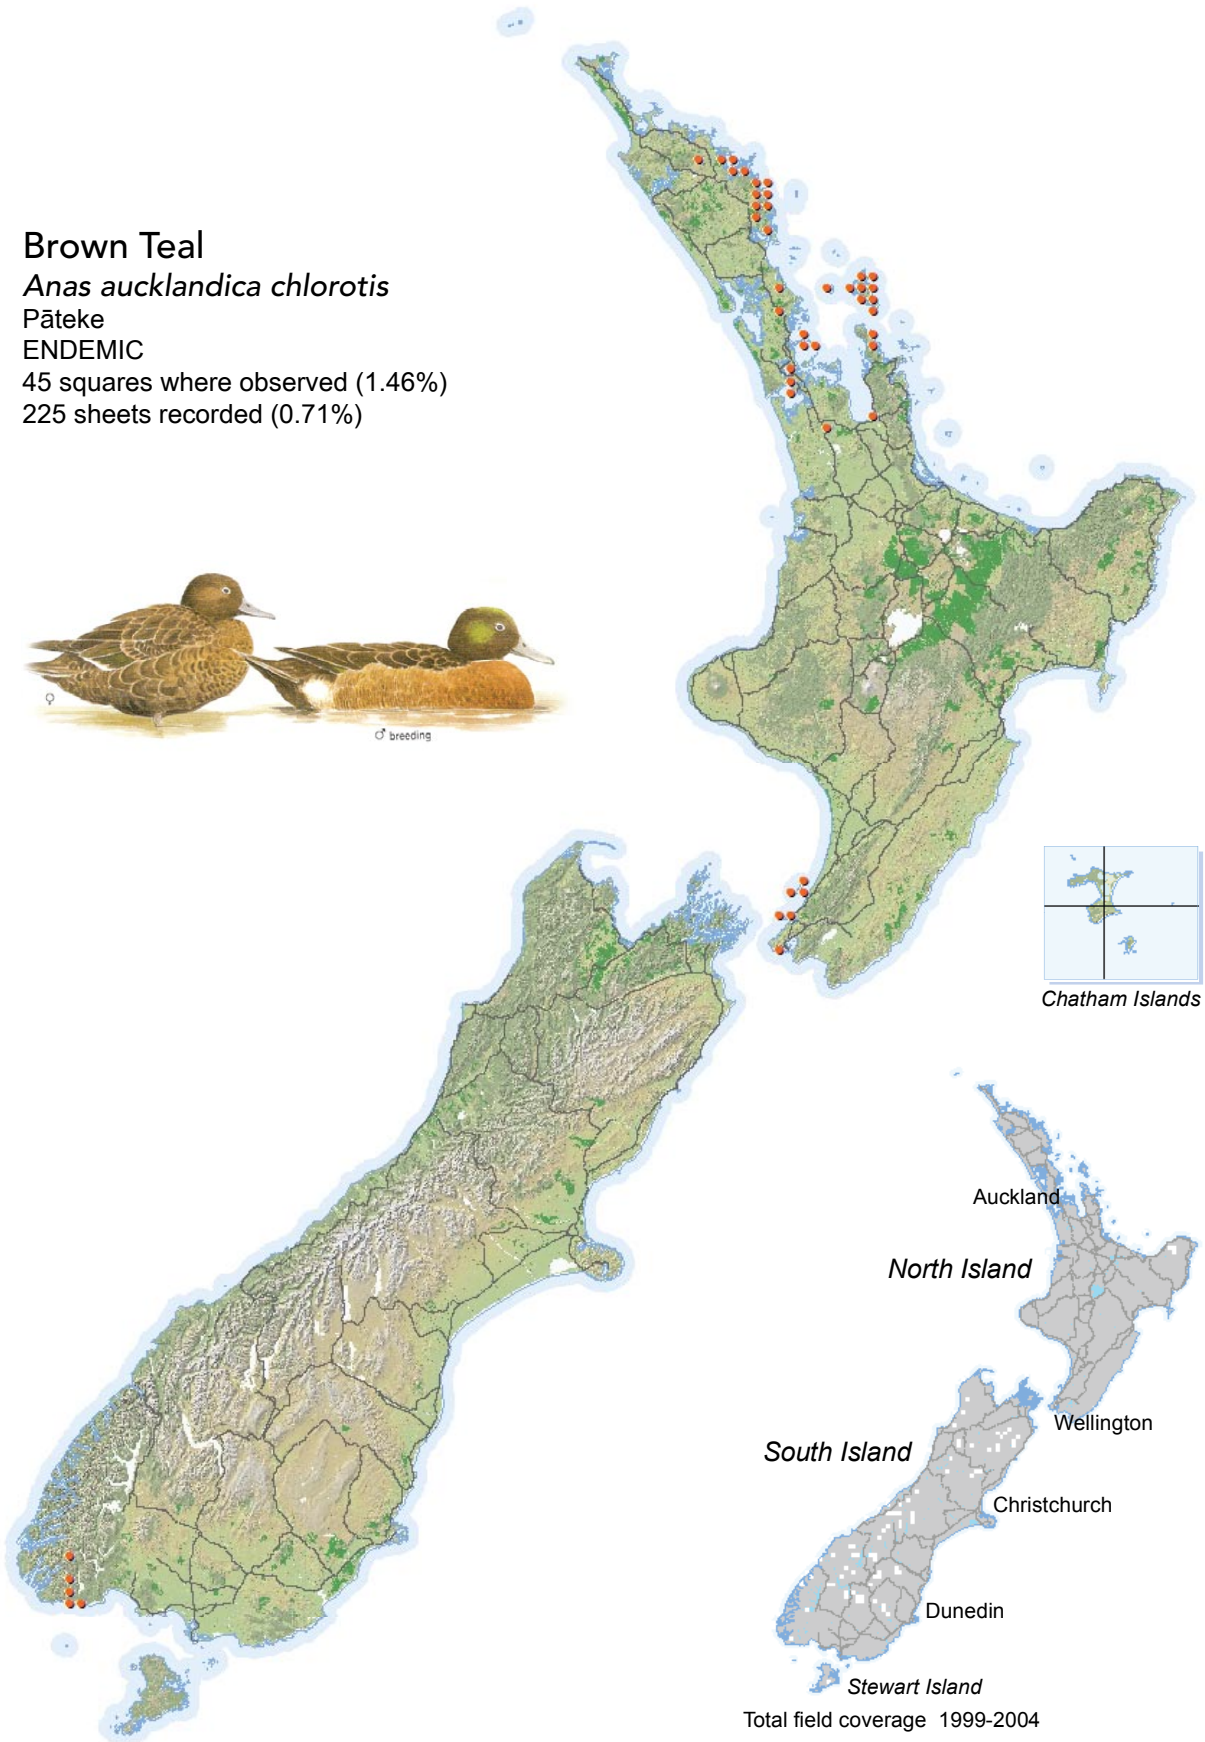

## Brown Teal

*Anas aucklandica chlorotis*

Pāteke

ENDEMIC

45 squares where observed (1.46%)

225 sheets recorded (0.71%)

[Summary sourced from 10km grid square field surveys published as the ATLAS OF BIRD DISTRIBUTION IN NEW ZEALAND 1999-2004. Robertson *et al.*, 2007. ISBN 0 9582486 5 6. Illustration by DJ Onley from THE FIELD GUIDE TO THE BIRDS OF NEW ZEALAND. HA Robertson & BD Heather, 2005. ISBN 0 14 302040 4]