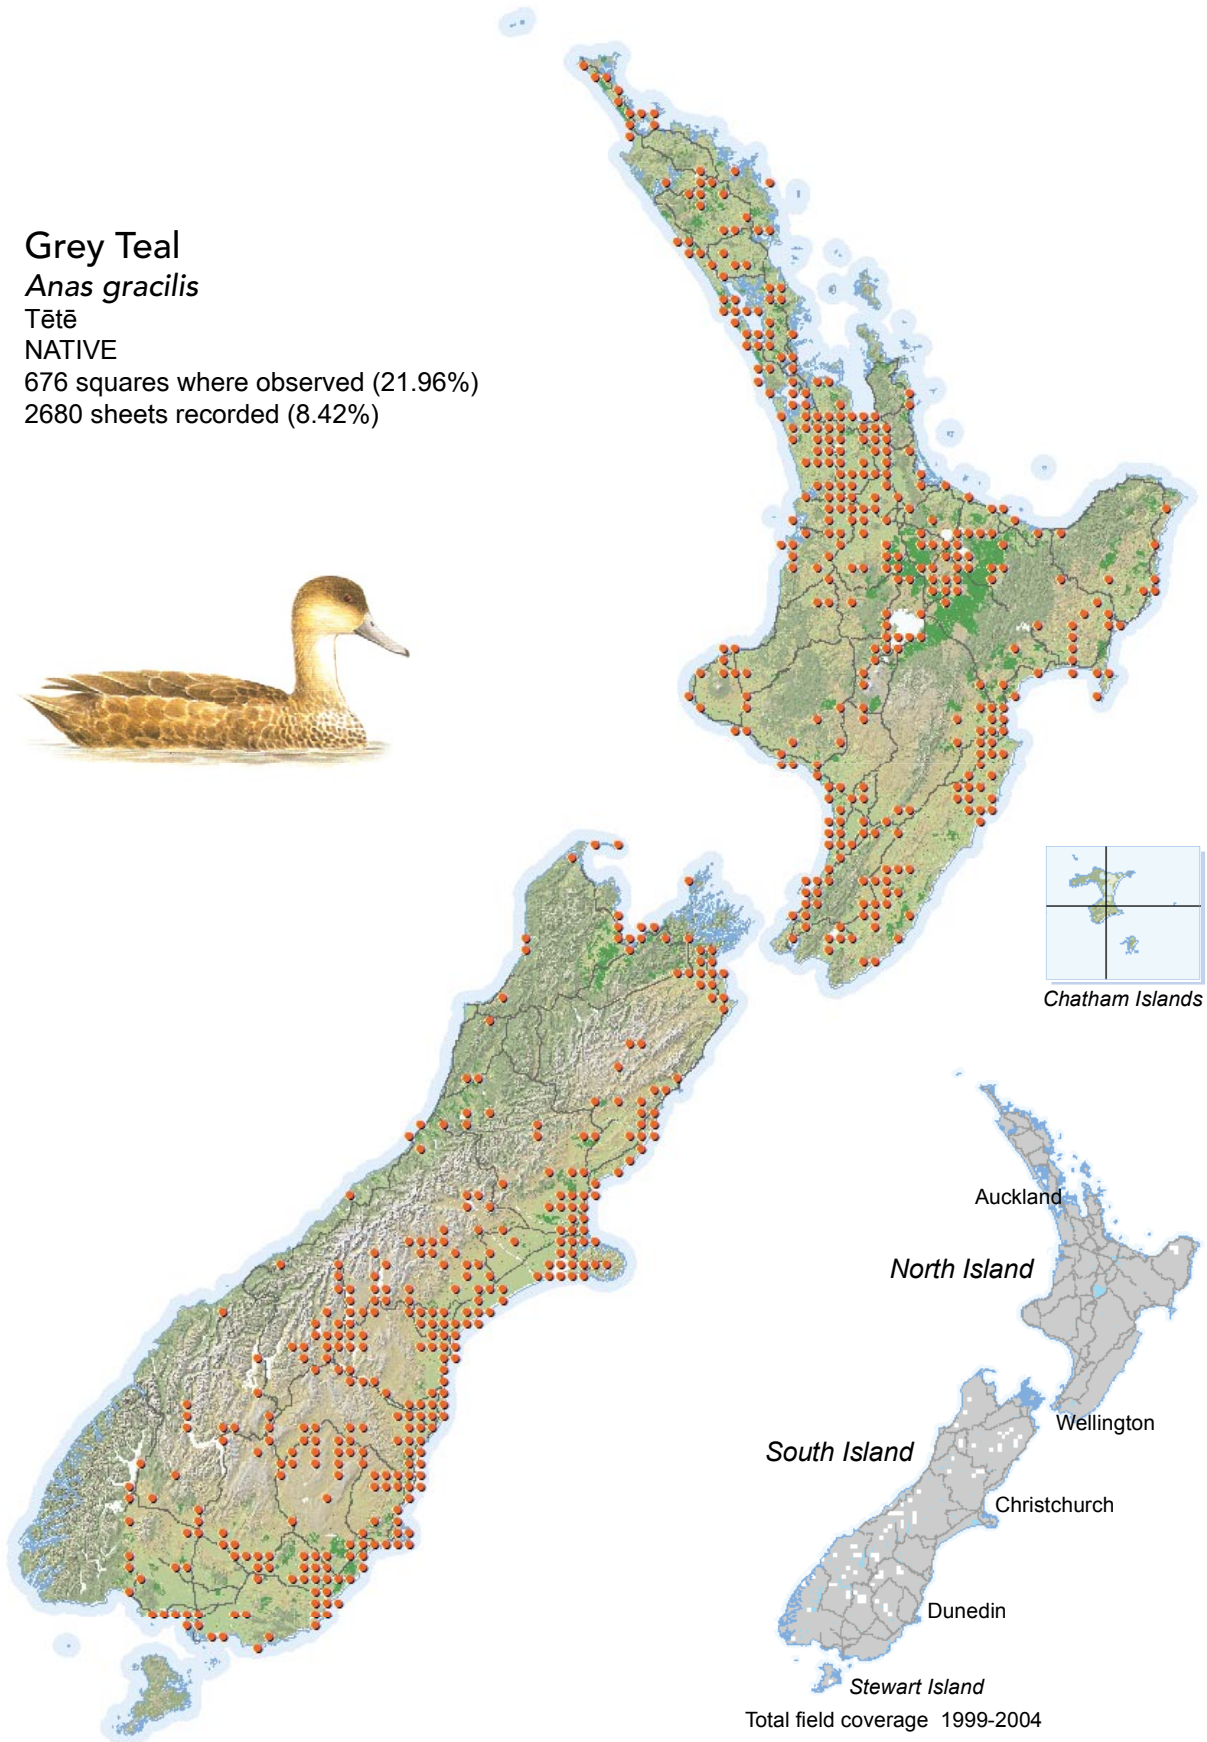

BIRD DISTRIBUTION IN NEW ZEALAND 1999-2004 - WEBATLAS

CJR Robertson, P Hyvönen, MJ Fraser and CR Pickard.

© Ornithological Society of New Zealand Inc. P O Box 834, Nelson 7040, New Zealand

Grey Teal

Anas gracilis

Tētē

NATIVE

676 squares where observed (21.96%)

2680 sheets recorded (8.42%)

[Summary sourced from 10km grid square field surveys published as the ATLAS OF BIRD DISTRIBUTION IN NEW ZEALAND 1999-2004. Robertson *et al.*, 2007. ISBN 0 9582486 5 6. Illustration by DJ Onley from THE FIELD GUIDE TO THE BIRDS OF NEW ZEALAND. HA Robertson & BD Heather, 2005. ISBN 0 14 302040 4]