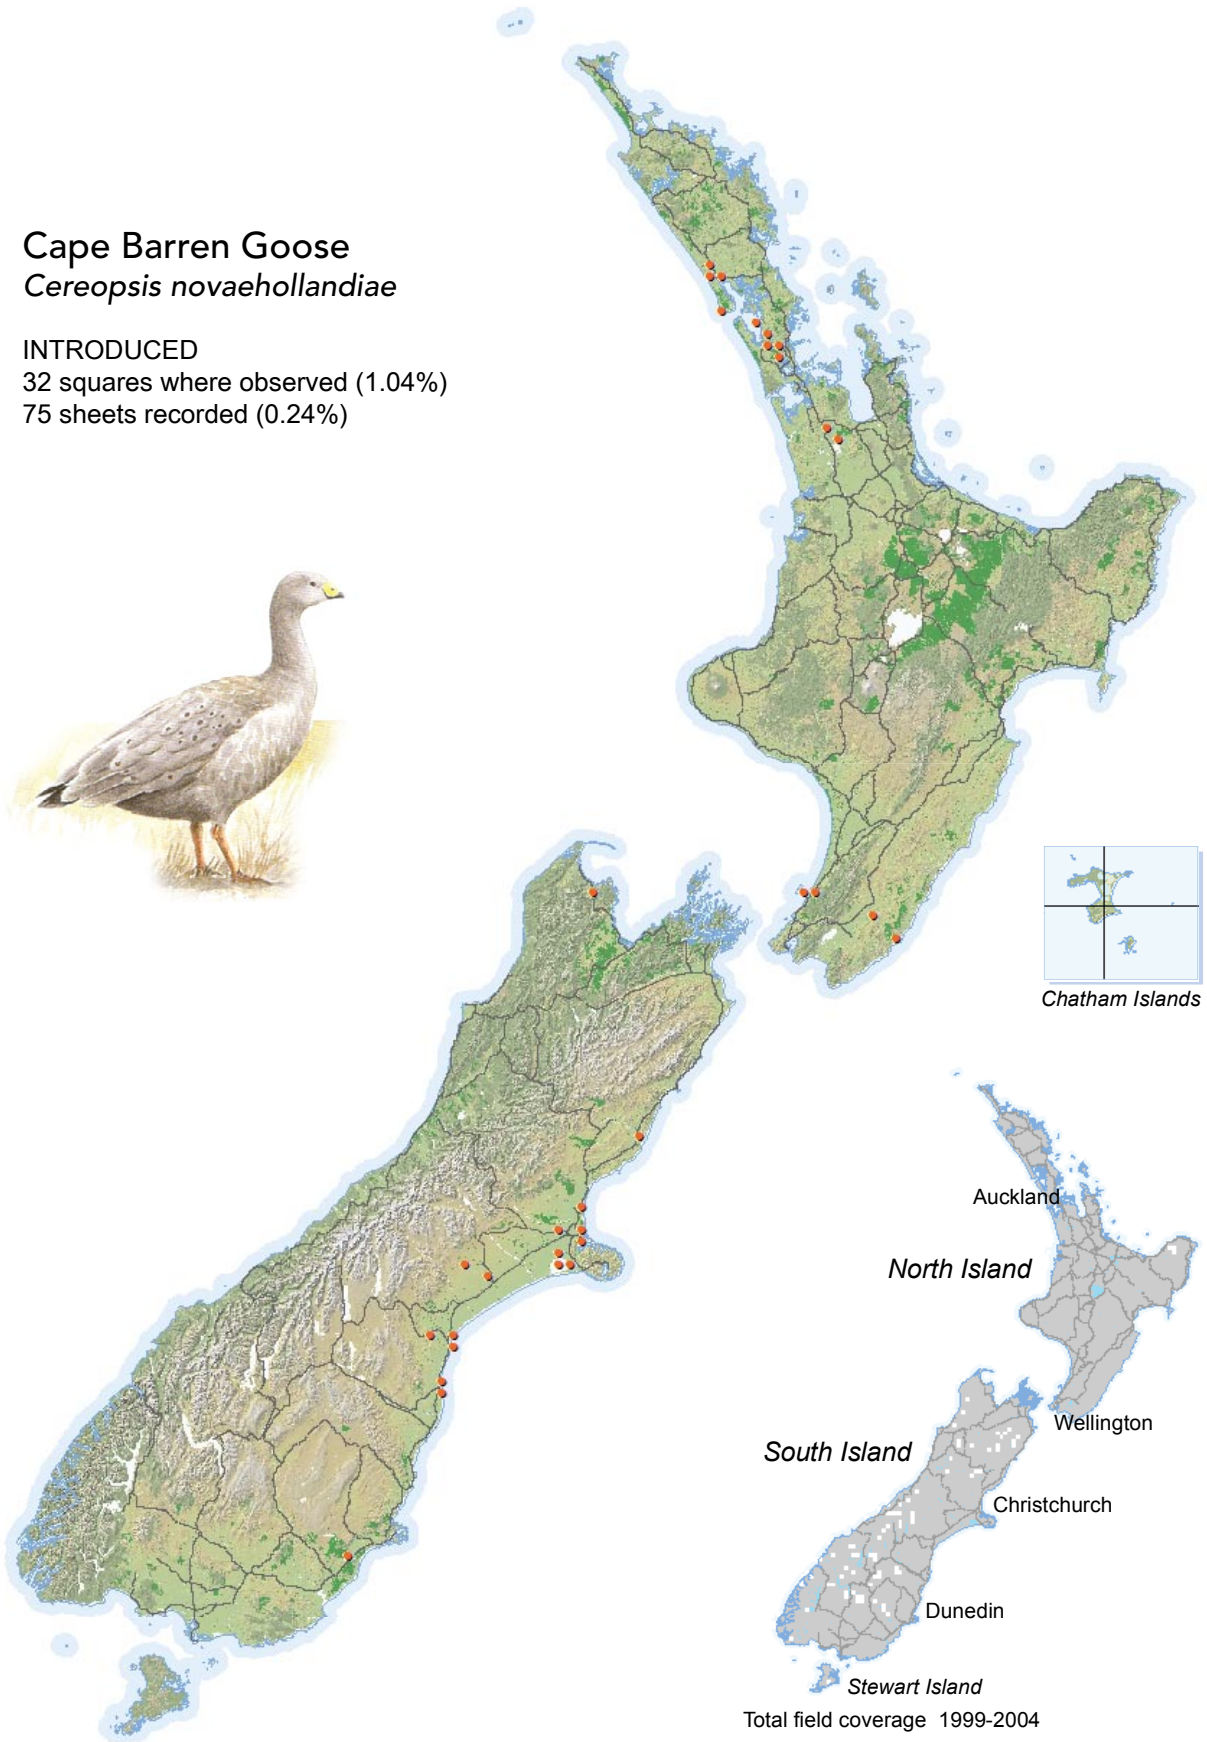

# BIRD DISTRIBUTION IN NEW ZEALAND 1999-2004 - WEBATLAS

CJR Robertson, P Hyvönen, MJ Fraser and CR Pickard.

© Ornithological Society of New Zealand Inc. P O Box 834, Nelson 7040, New Zealand

## Cape Barren Goose *Cereopsis novaehollandiae*

INTRODUCED

32 squares where observed (1.04%)

75 sheets recorded (0.24%)

[Summary sourced from 10km grid square field surveys published as the ATLAS OF BIRD DISTRIBUTION IN NEW ZEALAND 1999-2004. Robertson *et al.*, 2007. ISBN 0 9582486 5 6. Illustration by DJ Onley from THE FIELD GUIDE TO THE BIRDS OF NEW ZEALAND. HA Robertson & BD Heather, 2005. ISBN 0 14 302040 4]