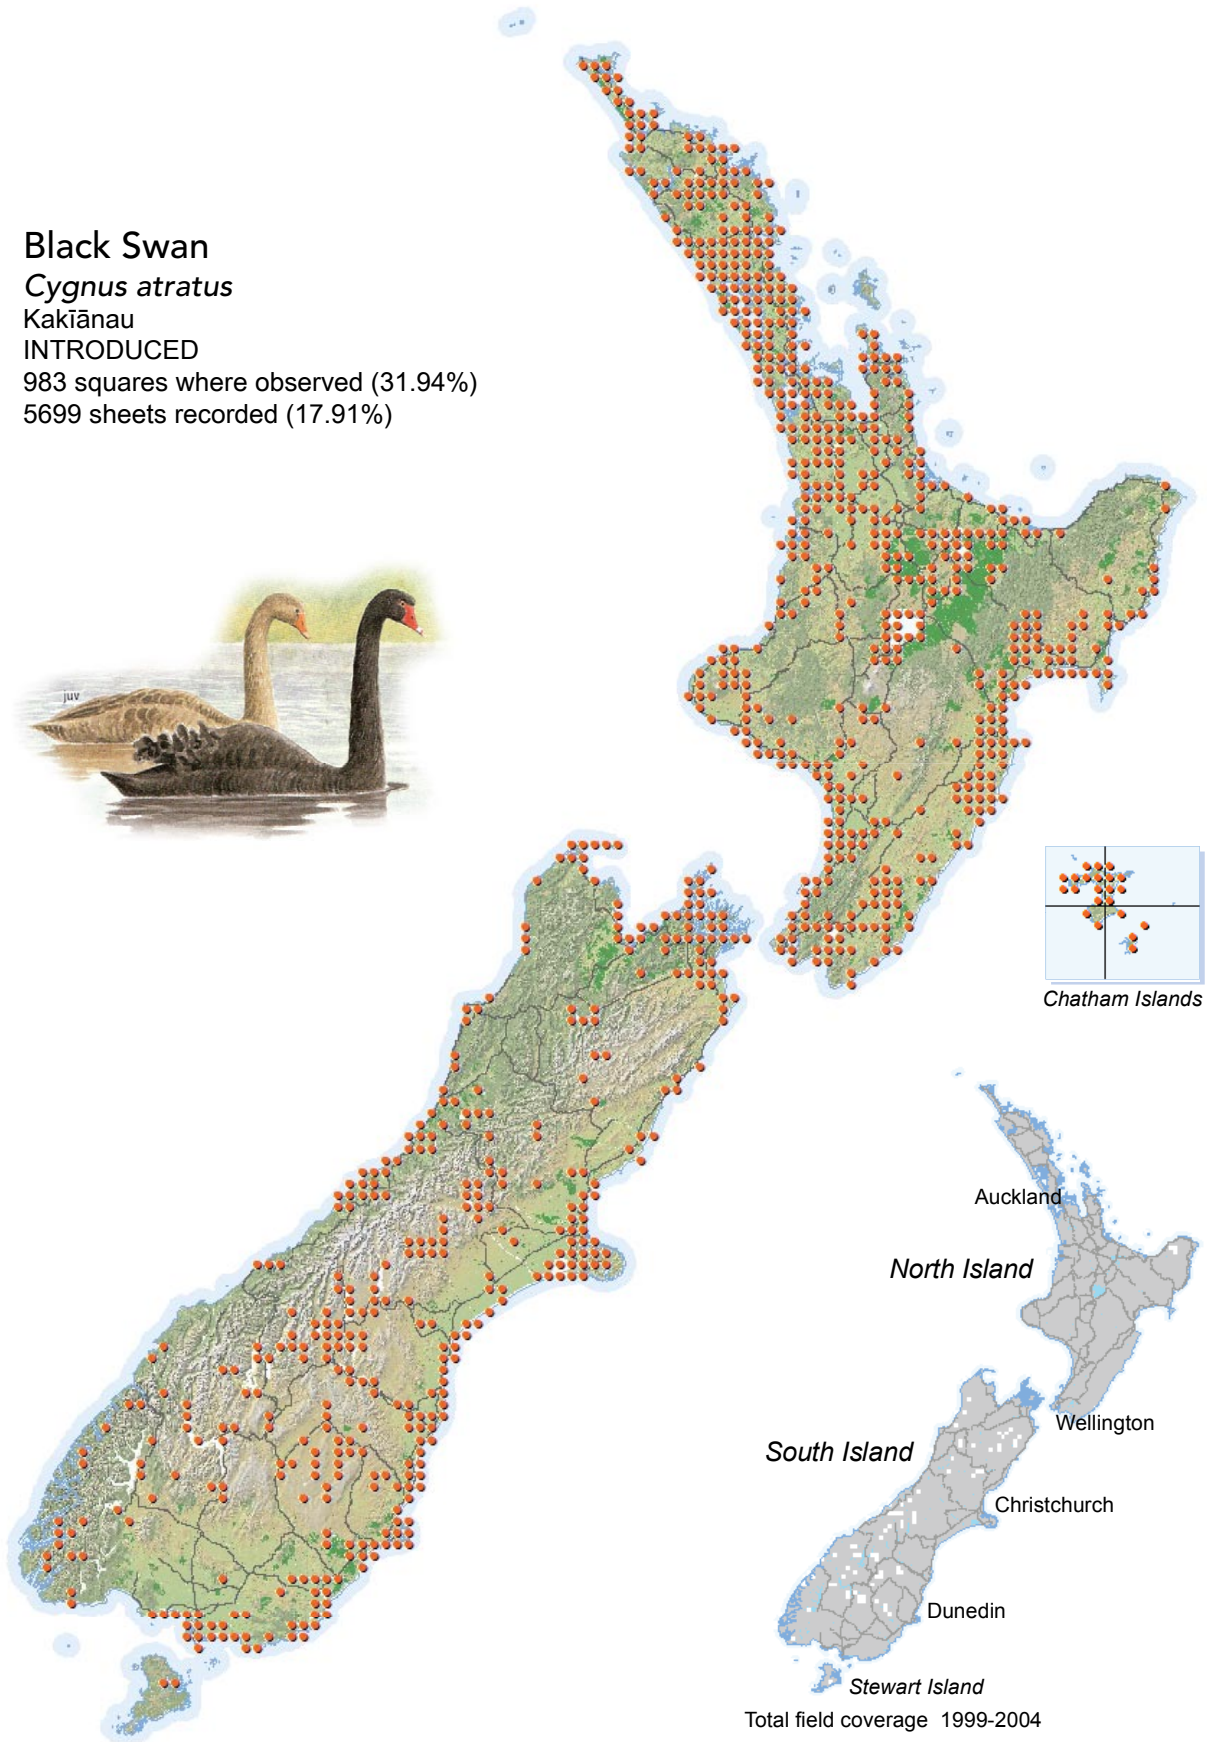

## Black Swan

*Cygnus atratus*

Kakīānau

INTRODUCED

983 squares where observed (31.94%)

5699 sheets recorded (17.91%)

[Summary sourced from 10km grid square field surveys published as the ATLAS OF BIRD DISTRIBUTION IN NEW ZEALAND 1999-2004. Robertson *et al.*, 2007. ISBN 0 9582486 5 6. Illustration by DJ Onley from THE FIELD GUIDE TO THE BIRDS OF NEW ZEALAND. HA Robertson & BD Heather, 2005. ISBN 0 14 302040 4]