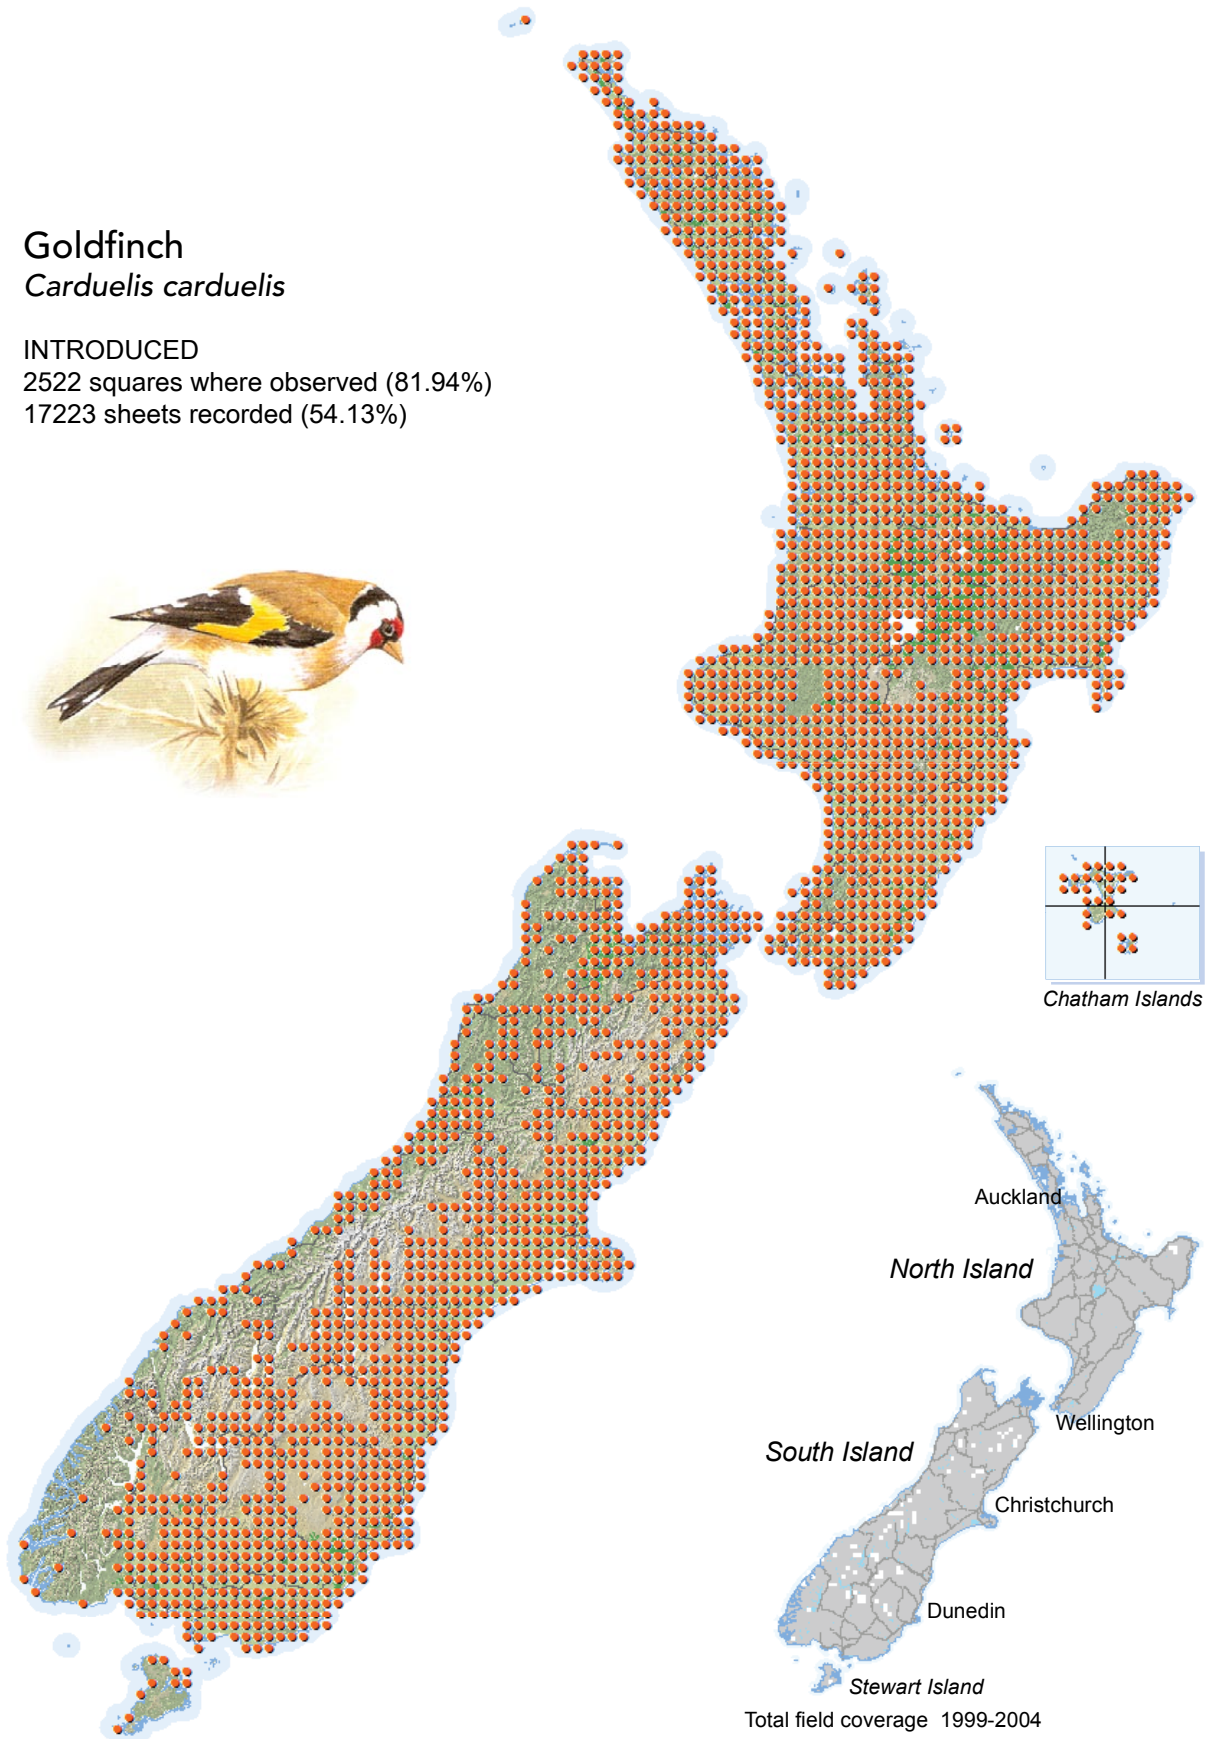

BIRD DISTRIBUTION IN NEW ZEALAND 1999-2004 - WEBATLAS

CJR Robertson, P Hyvönen, MJ Fraser and CR Pickard.

© Ornithological Society of New Zealand Inc. P O Box 834, Nelson 7040, New Zealand

Goldfinch

Carduelis carduelis

INTRODUCED

2522 squares where observed (81.94%)

17223 sheets recorded (54.13%)

[Summary sourced from 10km grid square field surveys published as the ATLAS OF BIRD DISTRIBUTION IN NEW ZEALAND 1999-2004. Robertson *et al.*, 2007. ISBN 0 9582486 5 6. Illustration by DJ Onley from THE FIELD GUIDE TO THE BIRDS OF NEW ZEALAND. HA Robertson & BD Heather, 2005. ISBN 0 14 302040 4]