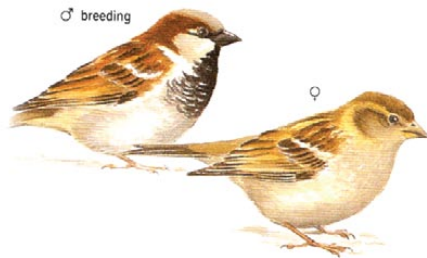

Tiu

INTRODUCED

2323 squares where observed (75.47%)

18853 sheets recorded (59.25%)

[Summary sourced from 10km grid square field surveys published as the ATLAS OF BIRD DISTRIBUTION IN NEW ZEALAND 1999-2004. Robertson *et al.*, 2007. ISBN 0 9582486 5 6. Illustration by DJ Onley from THE FIELD GUIDE TO THE BIRDS OF NEW ZEALAND. HA Robertson & BD Heather, 2005. ISBN 0 14 302040 4]