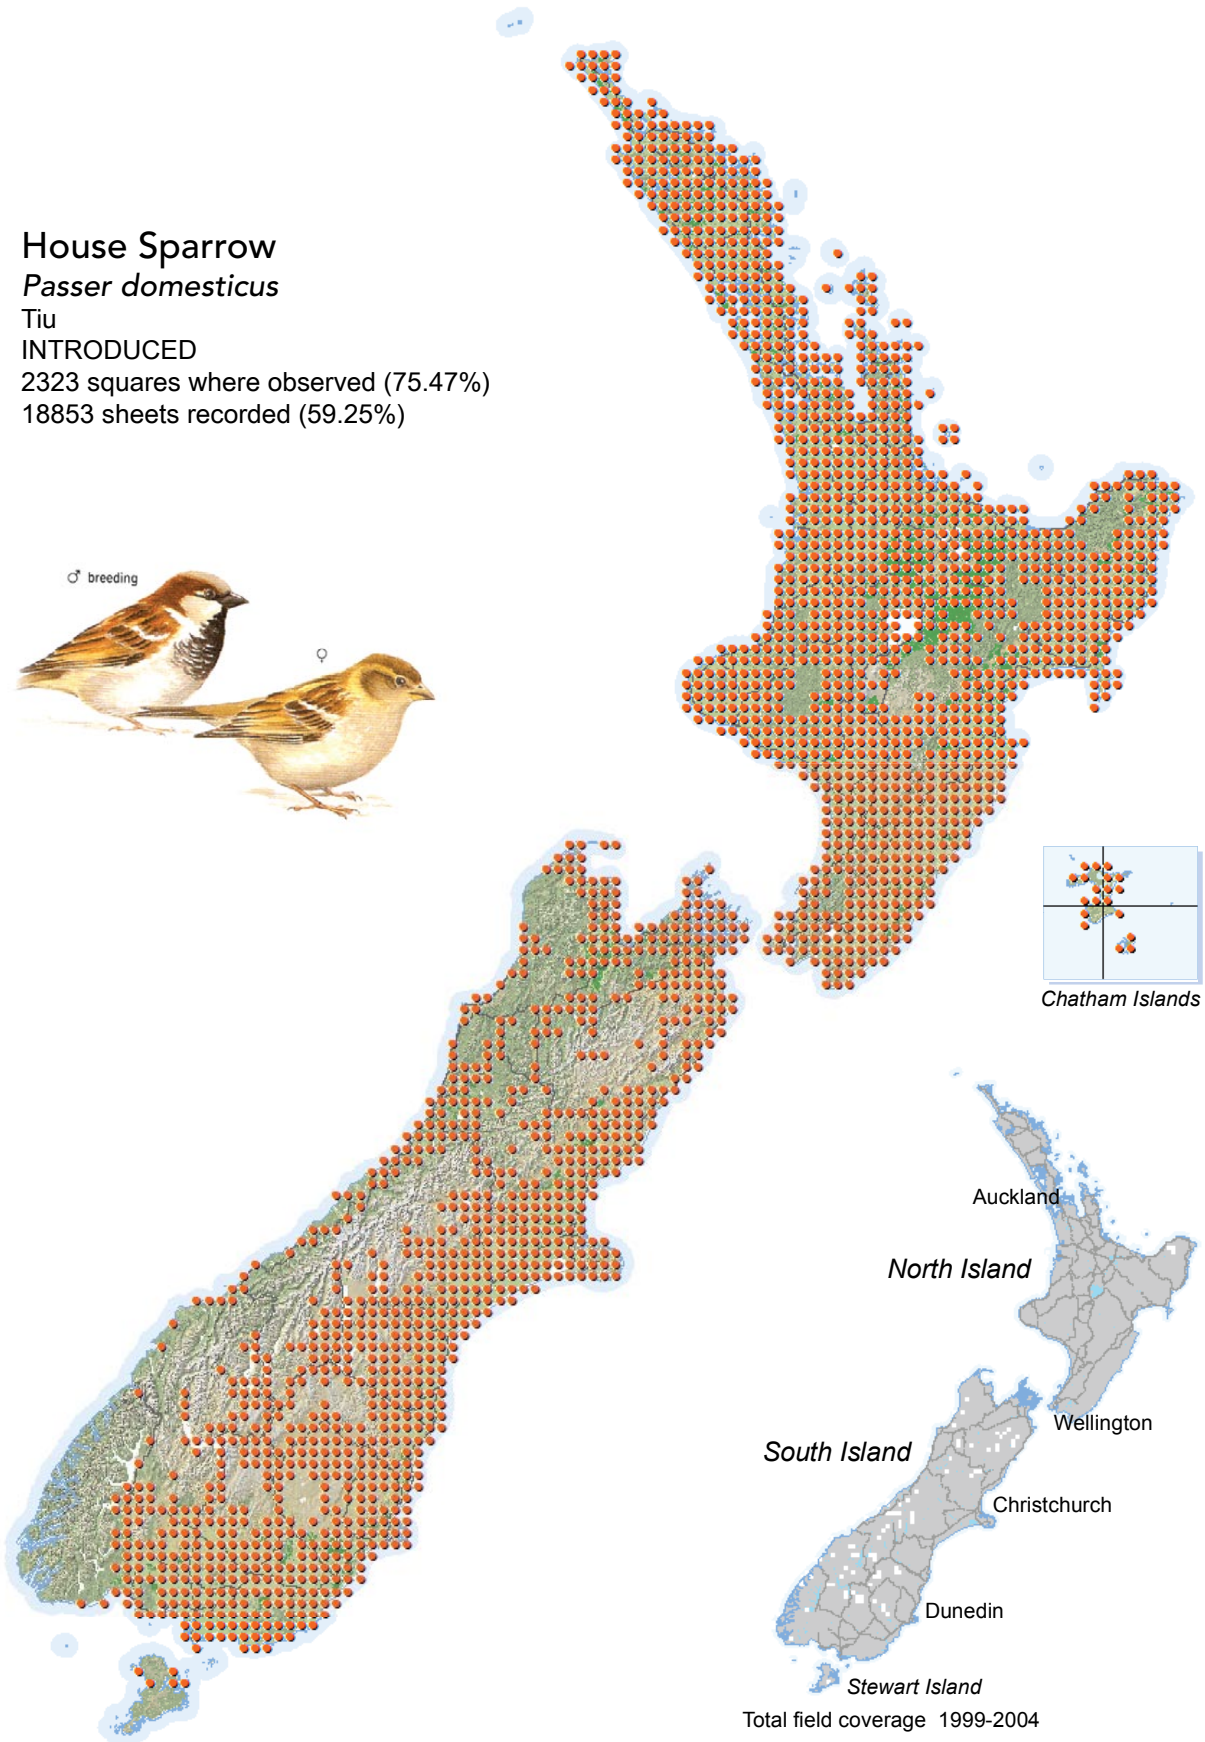

BIRD DISTRIBUTION IN NEW ZEALAND 1999-2004 - WEBATLAS

CJR Robertson, P Hyvönen, MJ Fraser and CR Pickard.

© Ornithological Society of New Zealand Inc. P O Box 834, Nelson 7040, New Zealand

House Sparrow

Passer domesticus

Tiu

INTRODUCED

2323 squares where observed (75.47%)

18853 sheets recorded (59.25%)

[Summary sourced from 10km grid square field surveys published as the ATLAS OF BIRD DISTRIBUTION IN NEW ZEALAND 1999-2004. Robertson *et al.*, 2007. ISBN 0 9582486 5 6. Illustration by DJ Onley from THE FIELD GUIDE TO THE BIRDS OF NEW ZEALAND. HA Robertson & BD Heather, 2005. ISBN 0 14 302040 4]