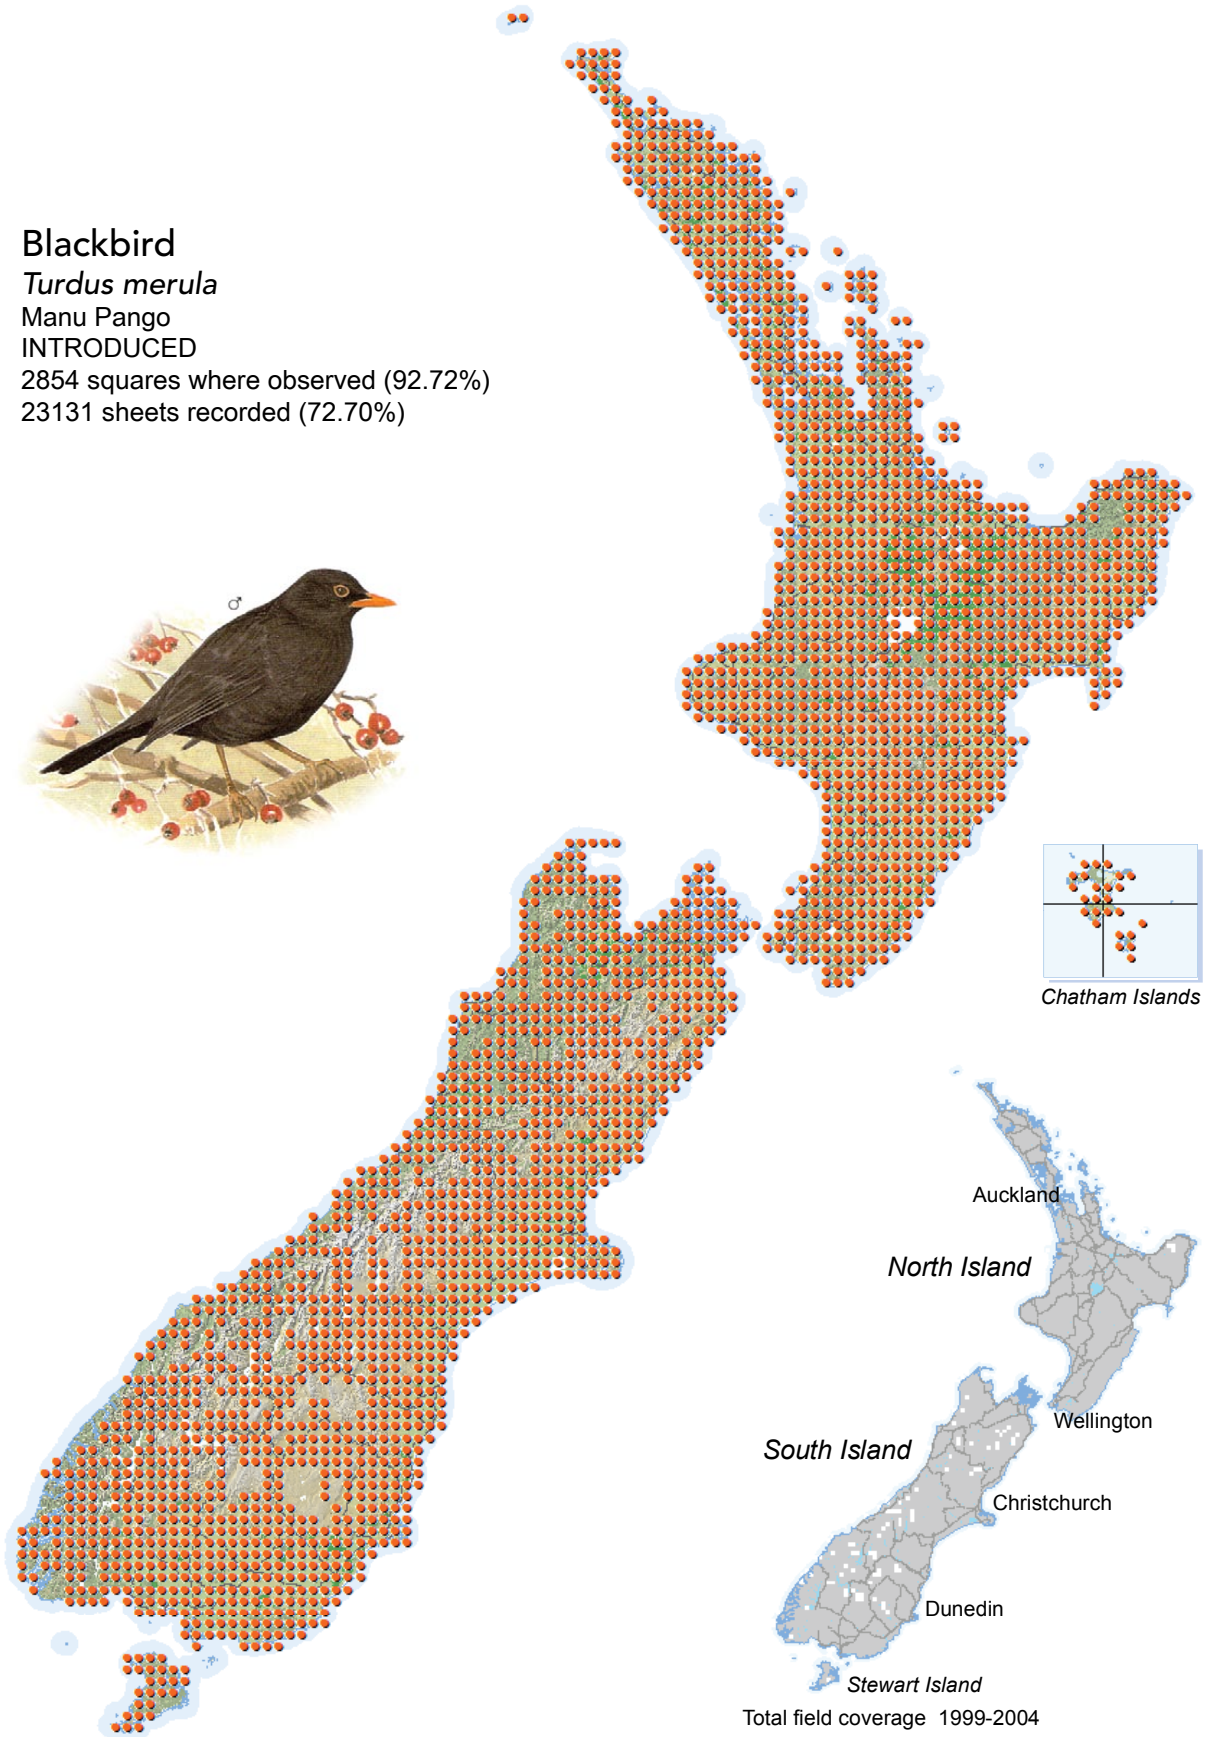

BIRD DISTRIBUTION IN NEW ZEALAND 1999-2004 - WEBATLAS

CJR Robertson, P Hyvönen, MJ Fraser and CR Pickard.

© Ornithological Society of New Zealand Inc. P O Box 834, Nelson 7040, New Zealand

Blackbird

Turdus merula

Manu Pango

INTRODUCED

2854 squares where observed (92.72%)

23131 sheets recorded (72.70%)

[Summary sourced from 10km grid square field surveys published as the ATLAS OF BIRD DISTRIBUTION IN NEW ZEALAND 1999-2004. Robertson *et al.*, 2007. ISBN 0 9582486 5 6. Illustration by DJ Onley from THE FIELD GUIDE TO THE BIRDS OF NEW ZEALAND. HA Robertson & BD Heather, 2005. ISBN 0 14 302040 4]