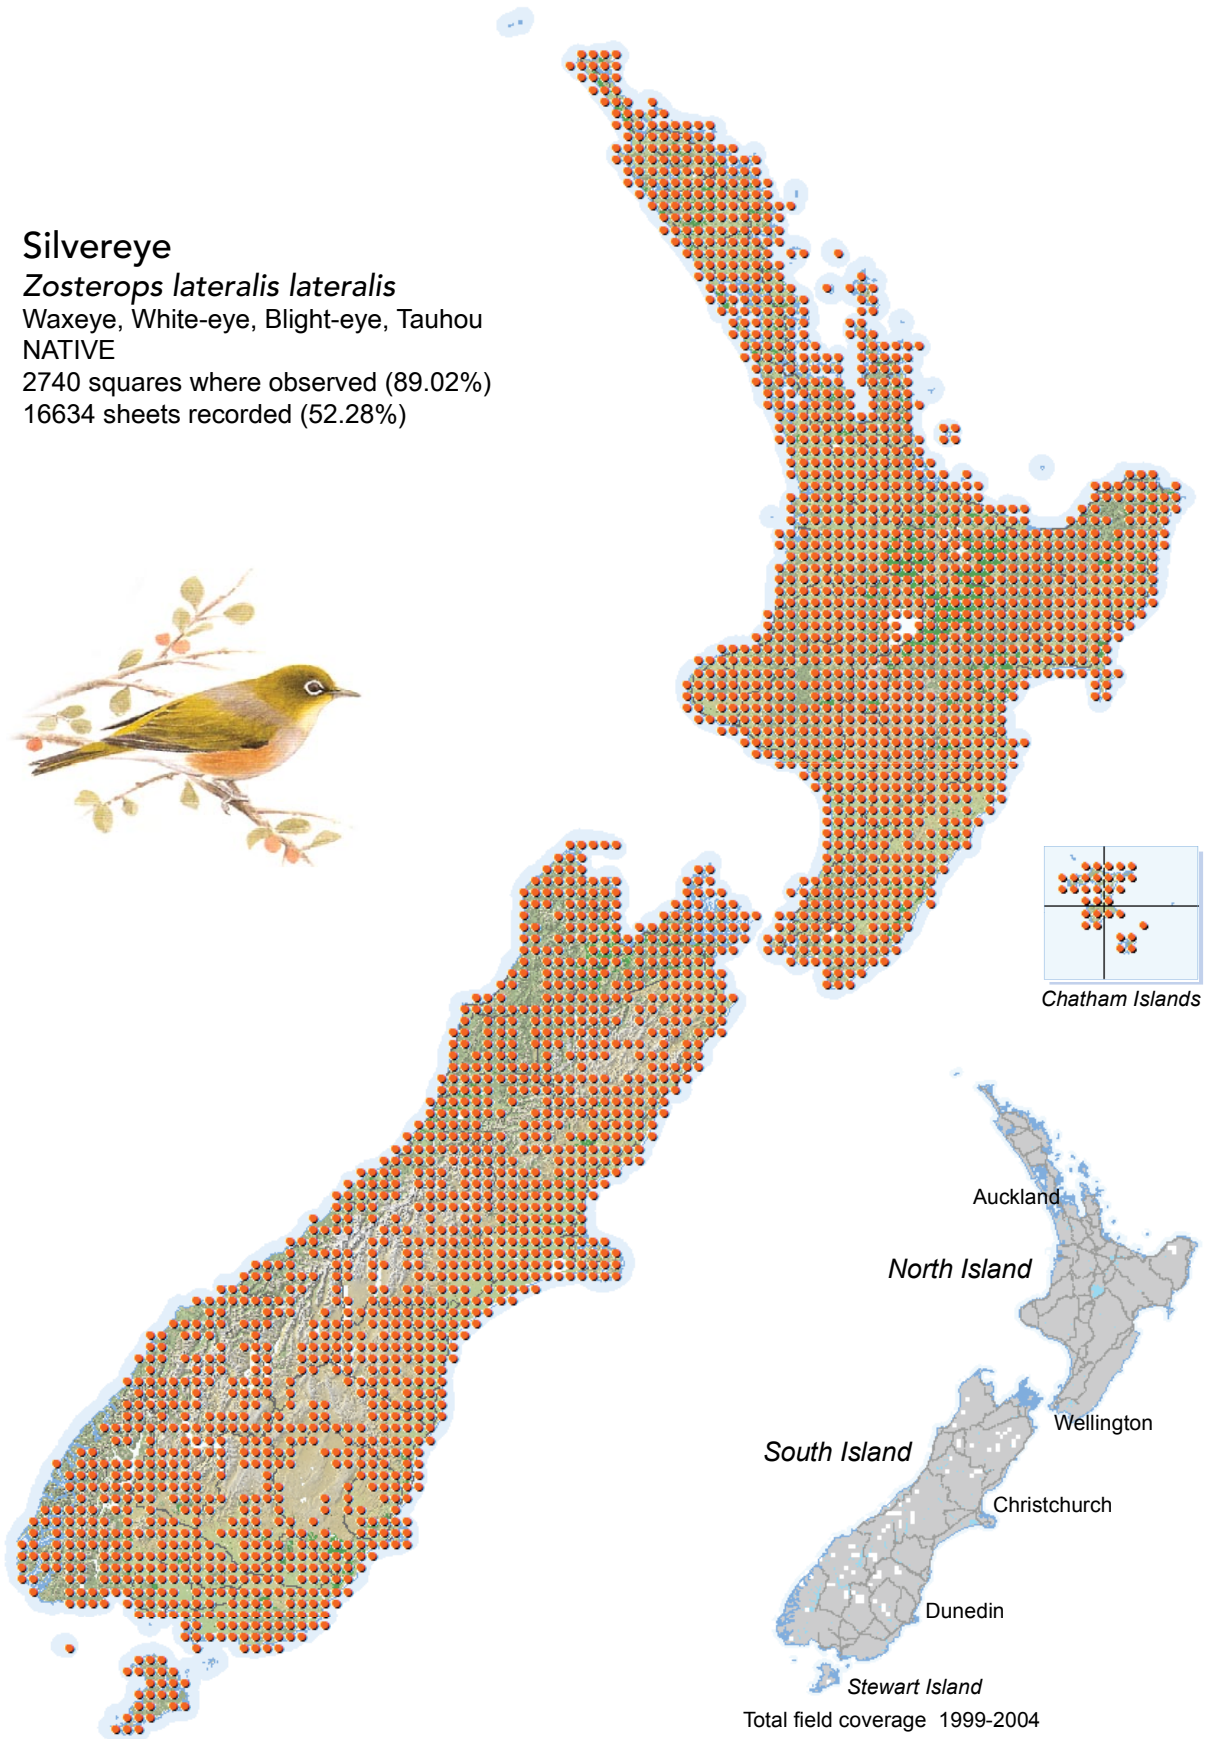

BIRD DISTRIBUTION IN NEW ZEALAND 1999-2004 - WEBATLAS

CJR Robertson, P Hyvönen, MJ Fraser and CR Pickard.

© Ornithological Society of New Zealand Inc. P O Box 834, Nelson 7040, New Zealand

Silvereeye

Zosterops lateralis lateralis

Waxeye, White-eye, Blight-eye, Tauhou

NATIVE

2740 squares where observed (89.02%)

16634 sheets recorded (52.28%)

[Summary sourced from 10km grid square field surveys published as the ATLAS OF BIRD DISTRIBUTION IN NEW ZEALAND 1999-2004. Robertson *et al.*, 2007. ISBN 0 9582486 5 6. Illustration by DJ Onley from THE FIELD GUIDE TO THE BIRDS OF NEW ZEALAND. HA Robertson & BD Heather, 2005. ISBN 0 14 302040 4]