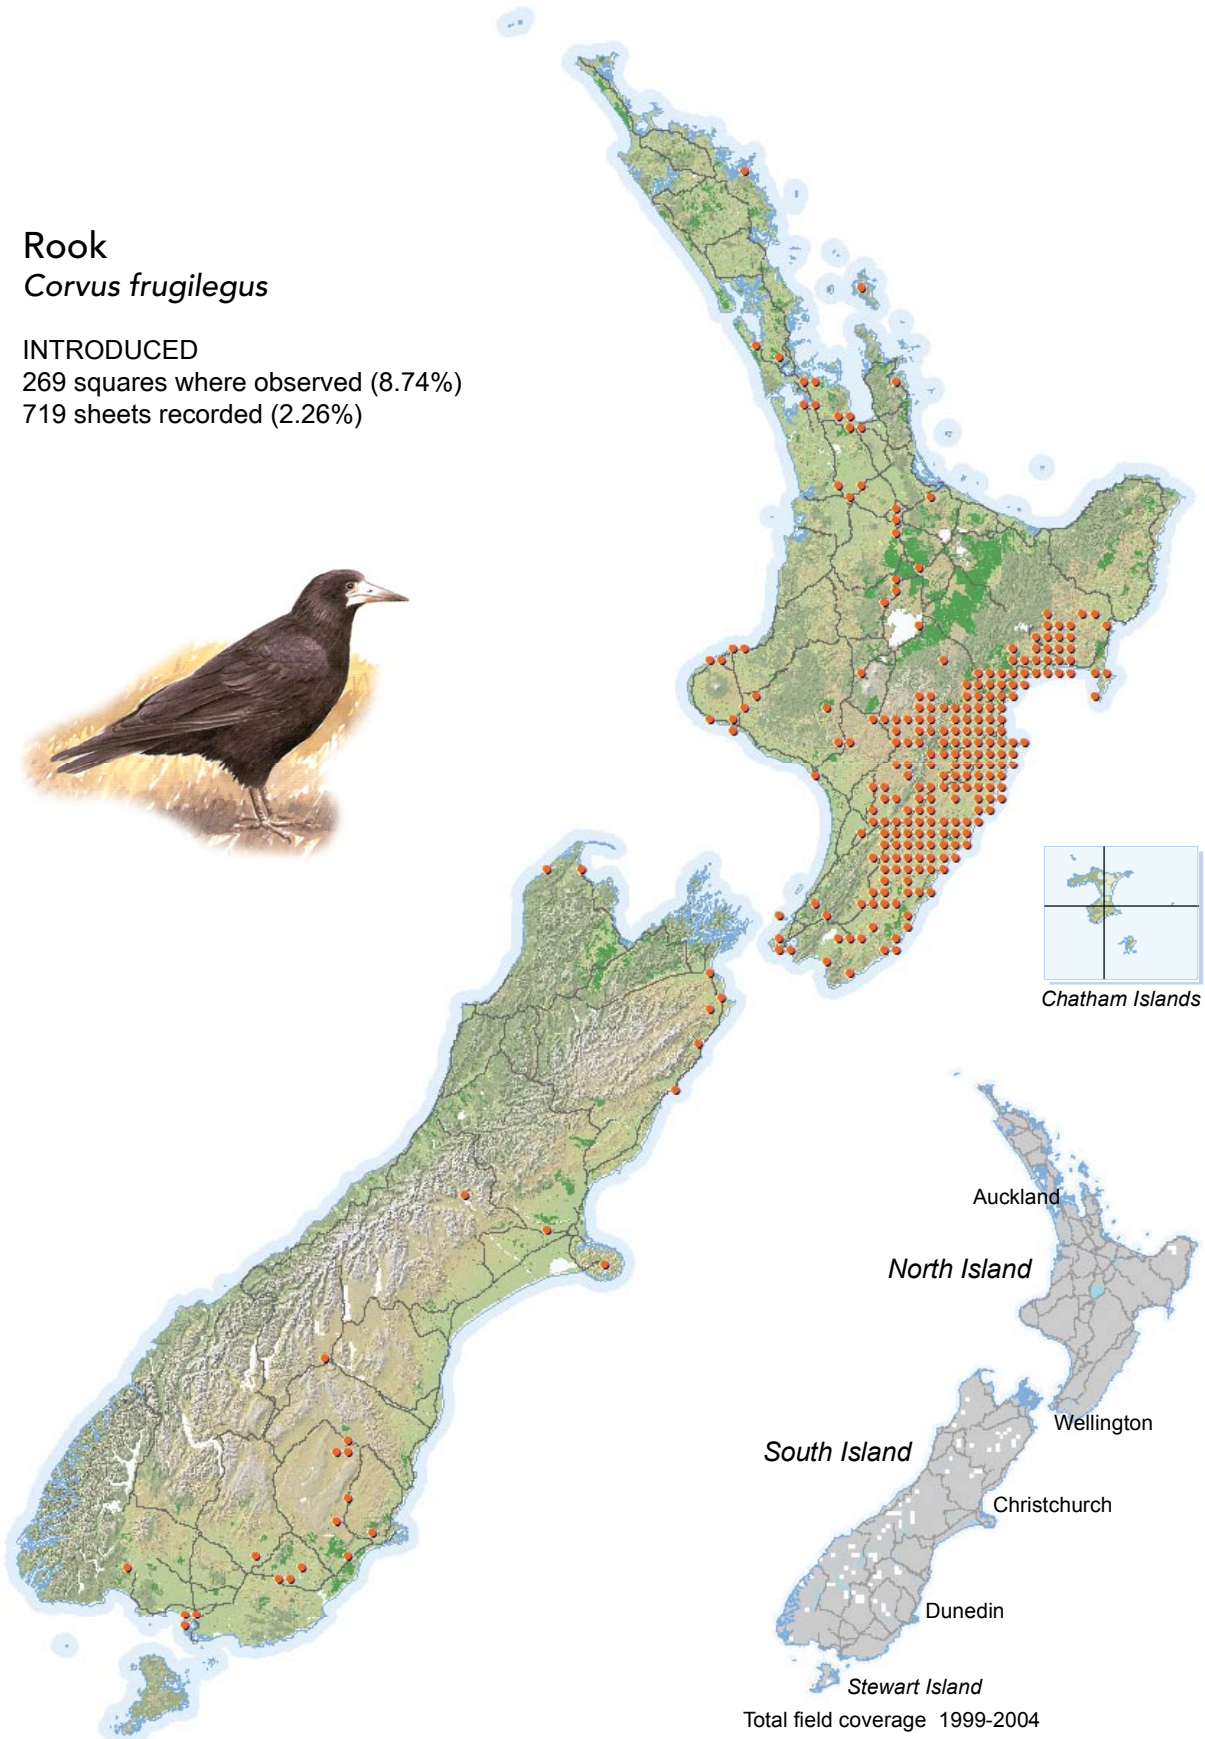

BIRD DISTRIBUTION IN NEW ZEALAND 1999-2004 - WEBATLAS

CJR Robertson, P Hyvönen, MJ Fraser and CR Pickard.

© Ornithological Society of New Zealand Inc. P O Box 834, Nelson 7040, New Zealand

Rook *Corvus frugilegus*

INTRODUCED

269 squares where observed (8.74%)

719 sheets recorded (2.26%)

[Summary sourced from 10km grid square field surveys published as the ATLAS OF BIRD DISTRIBUTION IN NEW ZEALAND 1999-2004. Robertson *et al.*, 2007. ISBN 0 9582486 5 6. Illustration by DJ Onley from THE FIELD GUIDE TO THE BIRDS OF NEW ZEALAND. HA Robertson & BD Heather, 2005. ISBN 0 14 302040 4]