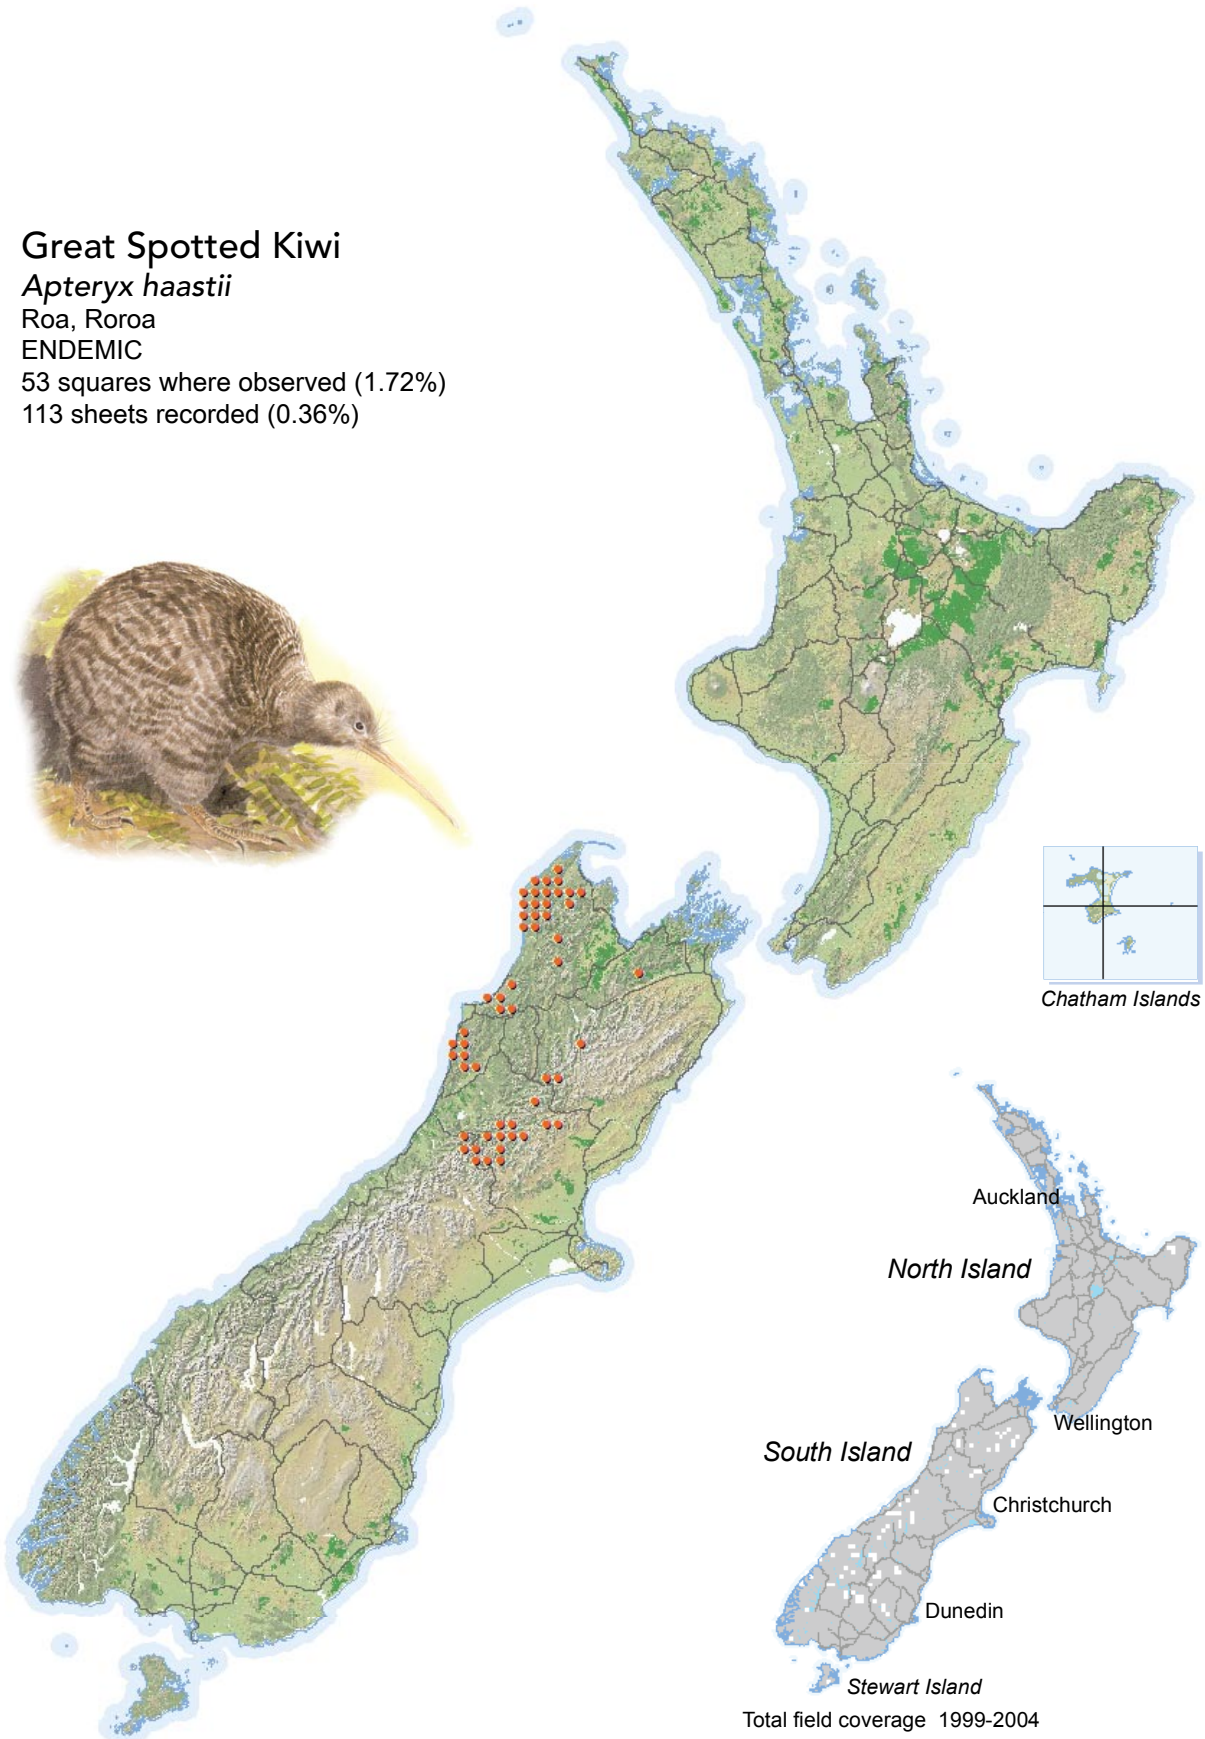

## Great Spotted Kiwi

*Apteryx haastii*

Roa, Roroa

ENDEMIC

53 squares where observed (1.72%)

113 sheets recorded (0.36%)

[Summary sourced from 10km grid square field surveys published as the ATLAS OF BIRD DISTRIBUTION IN NEW ZEALAND 1999-2004. Robertson *et al.*, 2007. ISBN 0 9582486 5 6. Illustration by DJ Onley from THE FIELD GUIDE TO THE BIRDS OF NEW ZEALAND. HA Robertson & BD Heather, 2005. ISBN 0 14 302040 4]