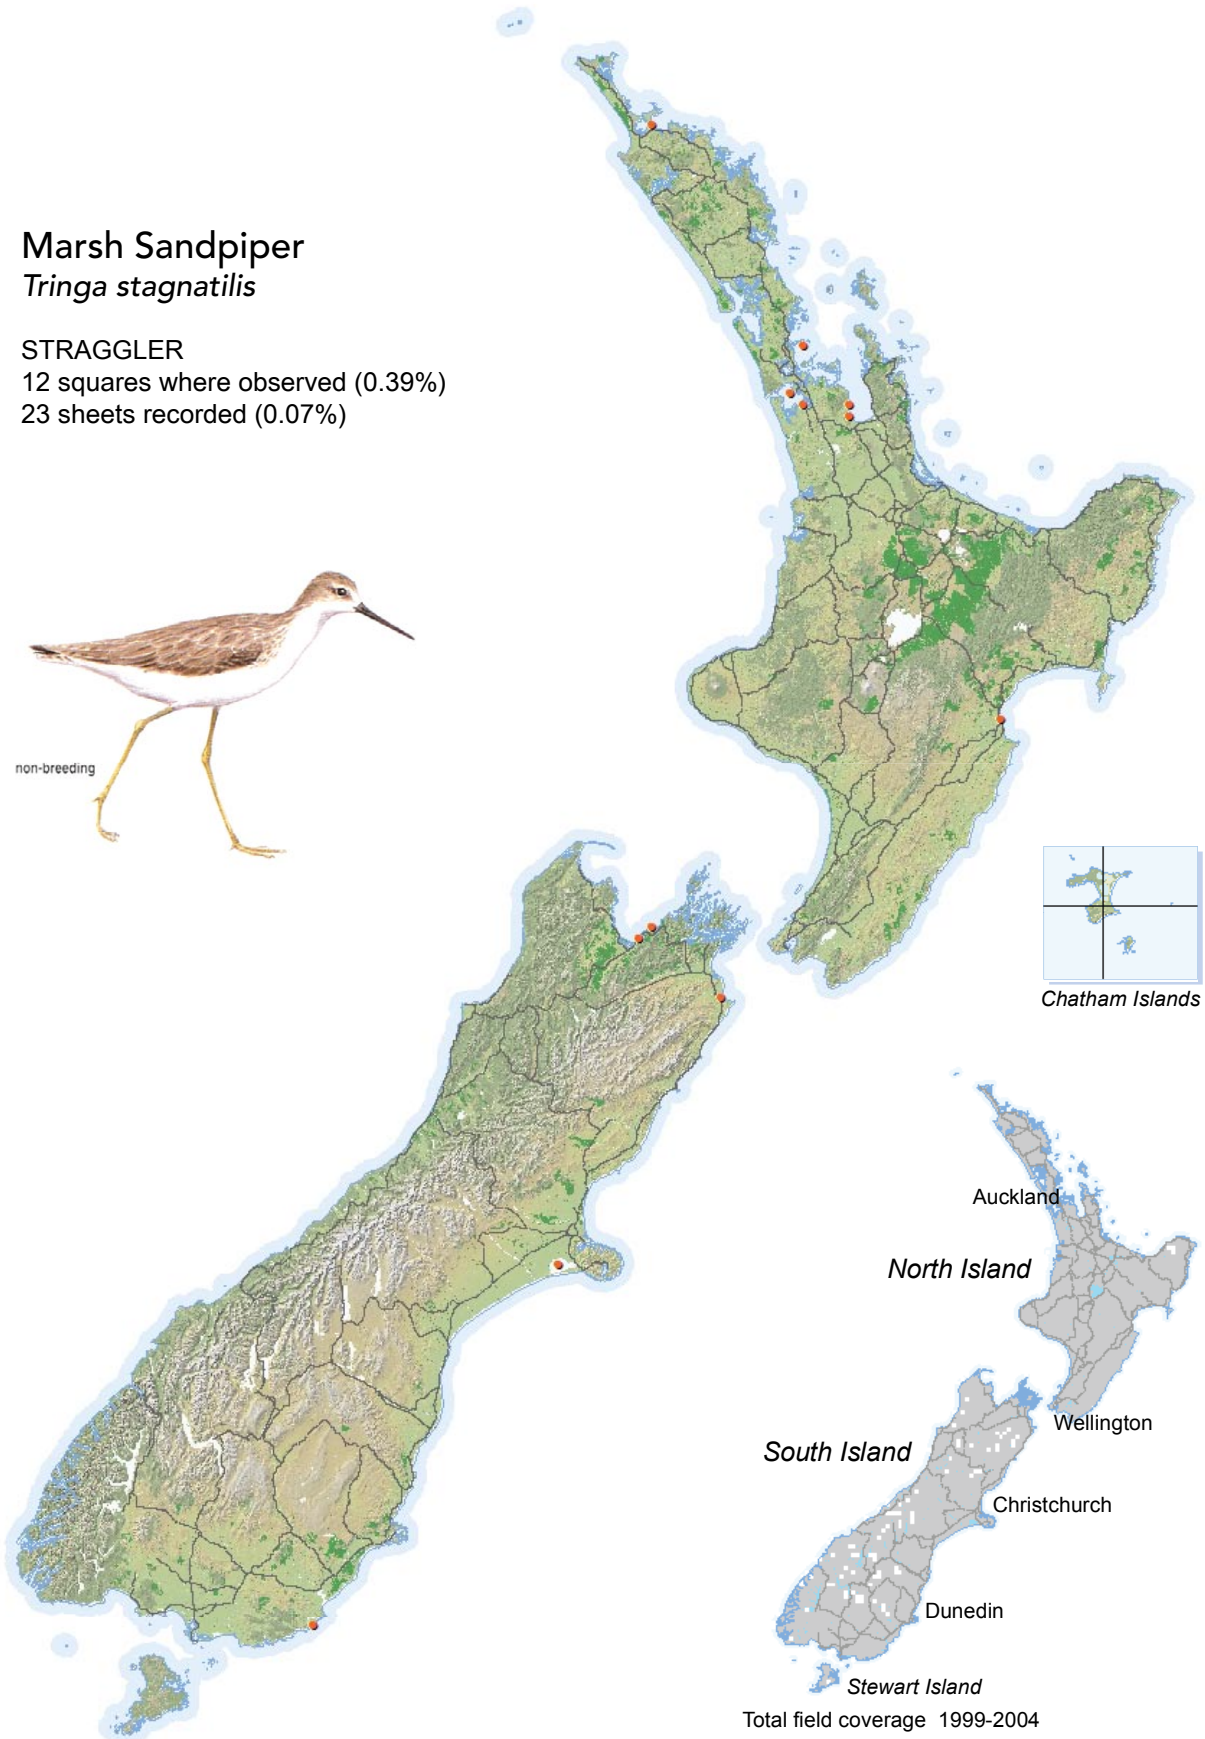

BIRD DISTRIBUTION IN NEW ZEALAND 1999-2004 - WEBATLAS

CJR Robertson, P Hyvönen, MJ Fraser and CR Pickard.

© Ornithological Society of New Zealand Inc. P O Box 834, Nelson 7040, New Zealand

Marsh Sandpiper *Tringa stagnatilis*

STRAGGLER

12 squares where observed (0.39%)

23 sheets recorded (0.07%)

[Summary sourced from 10km grid square field surveys published as the ATLAS OF BIRD DISTRIBUTION IN NEW ZEALAND 1999-2004. Robertson *et al.*, 2007. ISBN 0 9582486 5 6. Illustration by DJ Onley from THE FIELD GUIDE TO THE BIRDS OF NEW ZEALAND. HA Robertson & BD Heather, 2005. ISBN 0 14 302040 4]