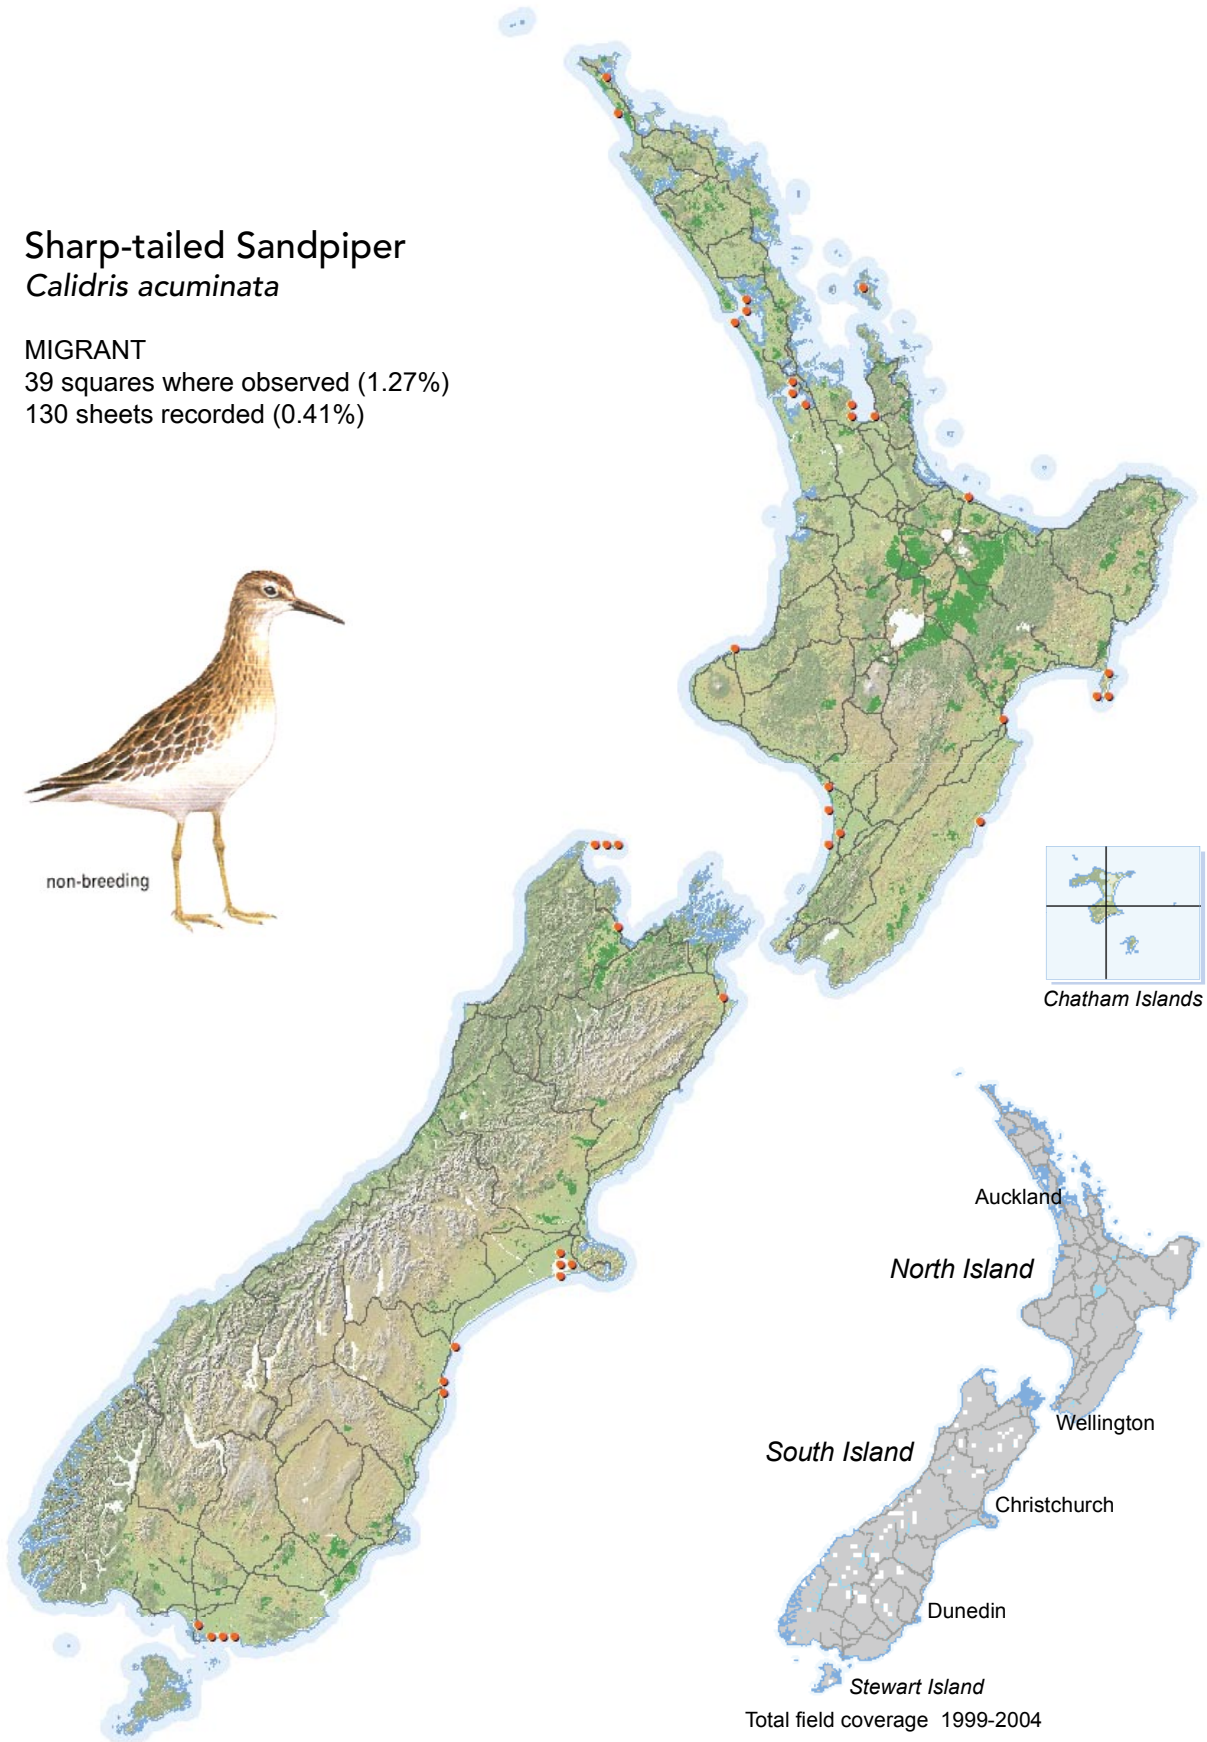

## Sharp-tailed Sandpiper *Calidris acuminata*

MIGRANT

39 squares where observed (1.27%)

130 sheets recorded (0.41%)

[Summary sourced from 10km grid square field surveys published as the ATLAS OF BIRD DISTRIBUTION IN NEW ZEALAND 1999-2004. Robertson *et al.*, 2007. ISBN 0 9582486 5 6. Illustration by DJ Onley from THE FIELD GUIDE TO THE BIRDS OF NEW ZEALAND. HA Robertson & BD Heather, 2005. ISBN 0 14 302040 4]