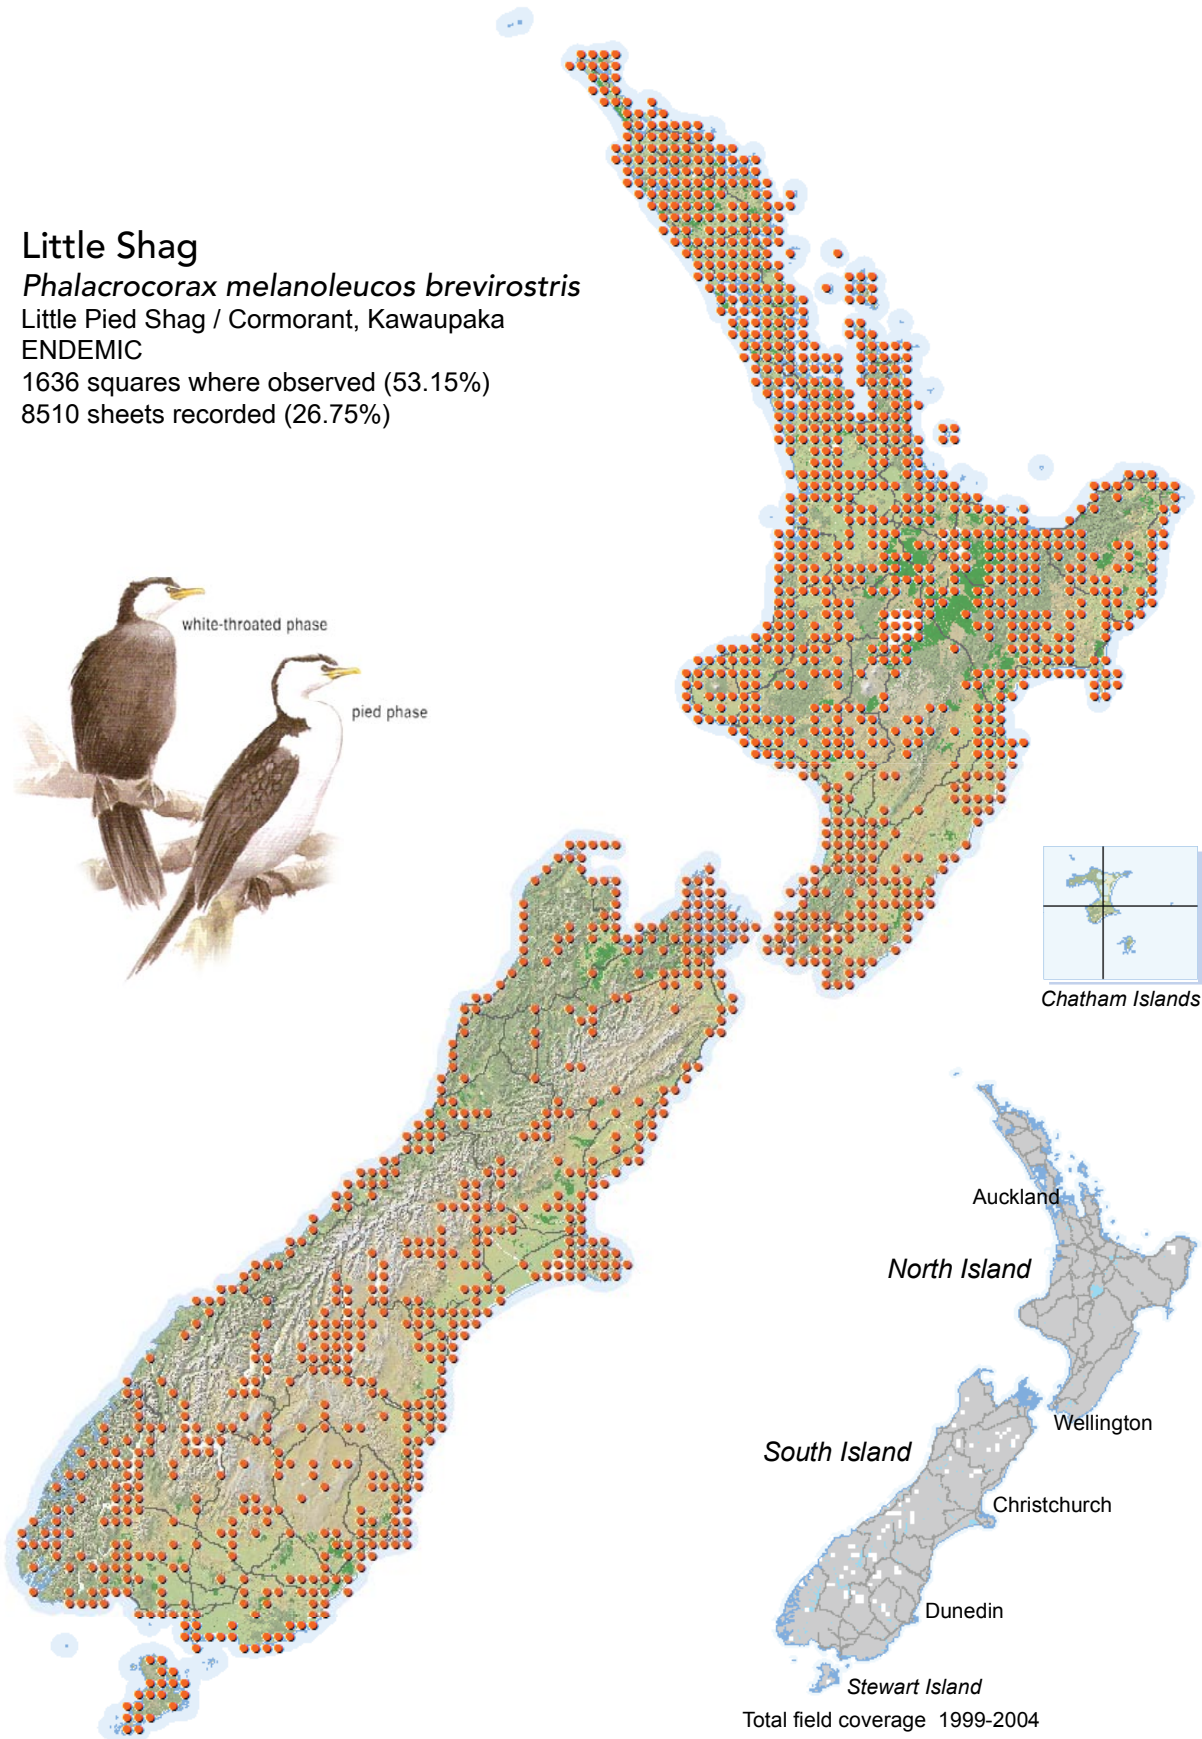

BIRD DISTRIBUTION IN NEW ZEALAND 1999-2004 - WEBATLAS

CJR Robertson, P Hyvönen, MJ Fraser and CR Pickard.

© Ornithological Society of New Zealand Inc. P O Box 834, Nelson 7040, New Zealand

Little Shag

Phalacrocorax melanoleucos brevirostris

Little Pied Shag / Cormorant, Kawaupaka

ENDEMIC

1636 squares where observed (53.15%)

8510 sheets recorded (26.75%)

[Summary sourced from 10km grid square field surveys published as the ATLAS OF BIRD DISTRIBUTION IN NEW ZEALAND 1999-2004. Robertson *et al.*, 2007. ISBN 0 9582486 5 6. Illustration by DJ Onley from THE FIELD GUIDE TO THE BIRDS OF NEW ZEALAND. HA Robertson & BD Heather, 2005. ISBN 0 14 302040 4]