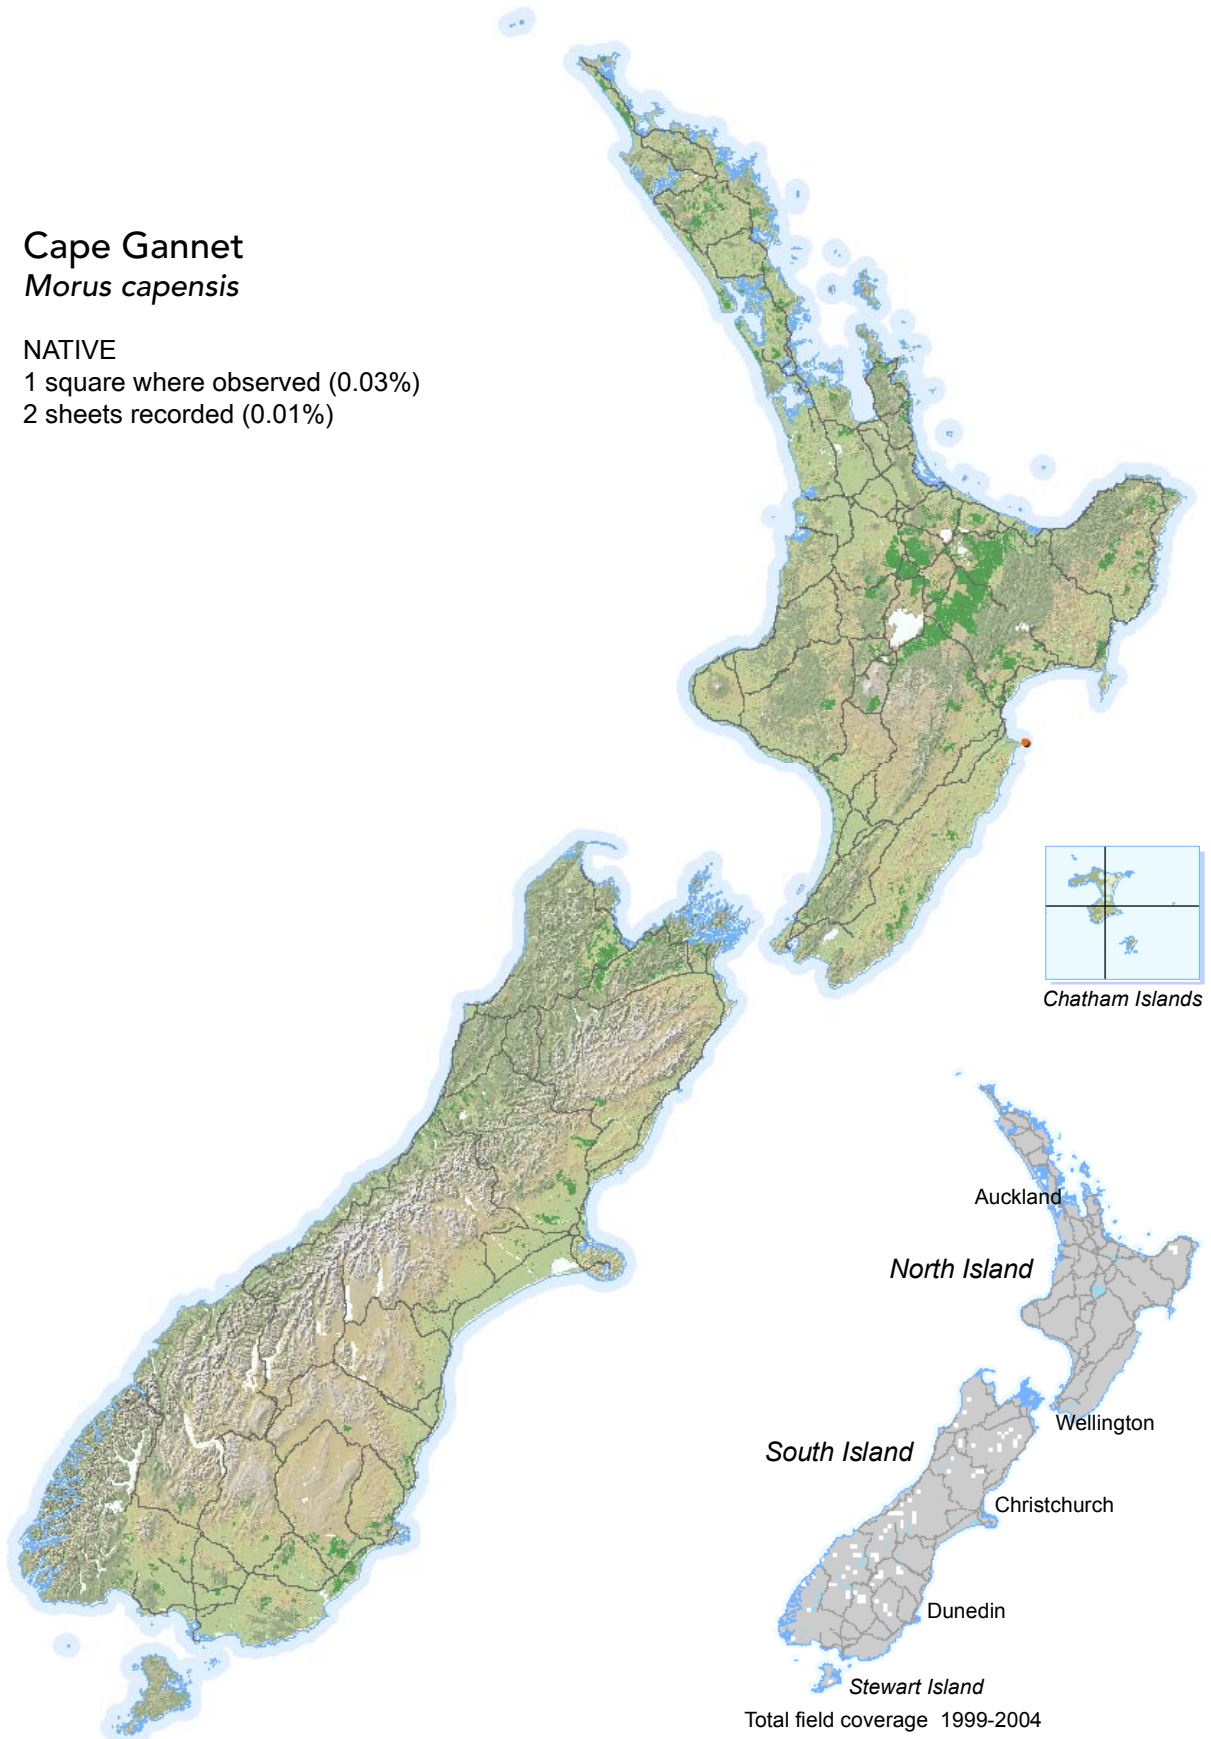

BIRD DISTRIBUTION IN NEW ZEALAND 1999-2004 - WEBATLAS

CJR Robertson, P Hyvönen, MJ Fraser and CR Pickard.

© Ornithological Society of New Zealand Inc. P O Box 834, Nelson 7040, New Zealand

Cape Gannet *Morus capensis*

NATIVE

1 square where observed (0.03%)

2 sheets recorded (0.01%)

[Summary sourced from 10km grid square field surveys published as the ATLAS OF BIRD DISTRIBUTION IN NEW ZEALAND 1999-2004. Robertson *et al.*, 2007. ISBN 0 9582486 5 6. Illustration by DJ Onley from THE FIELD GUIDE TO THE BIRDS OF NEW ZEALAND. HA Robertson & BD Heather, 2005. ISBN 0 14 302040 4]