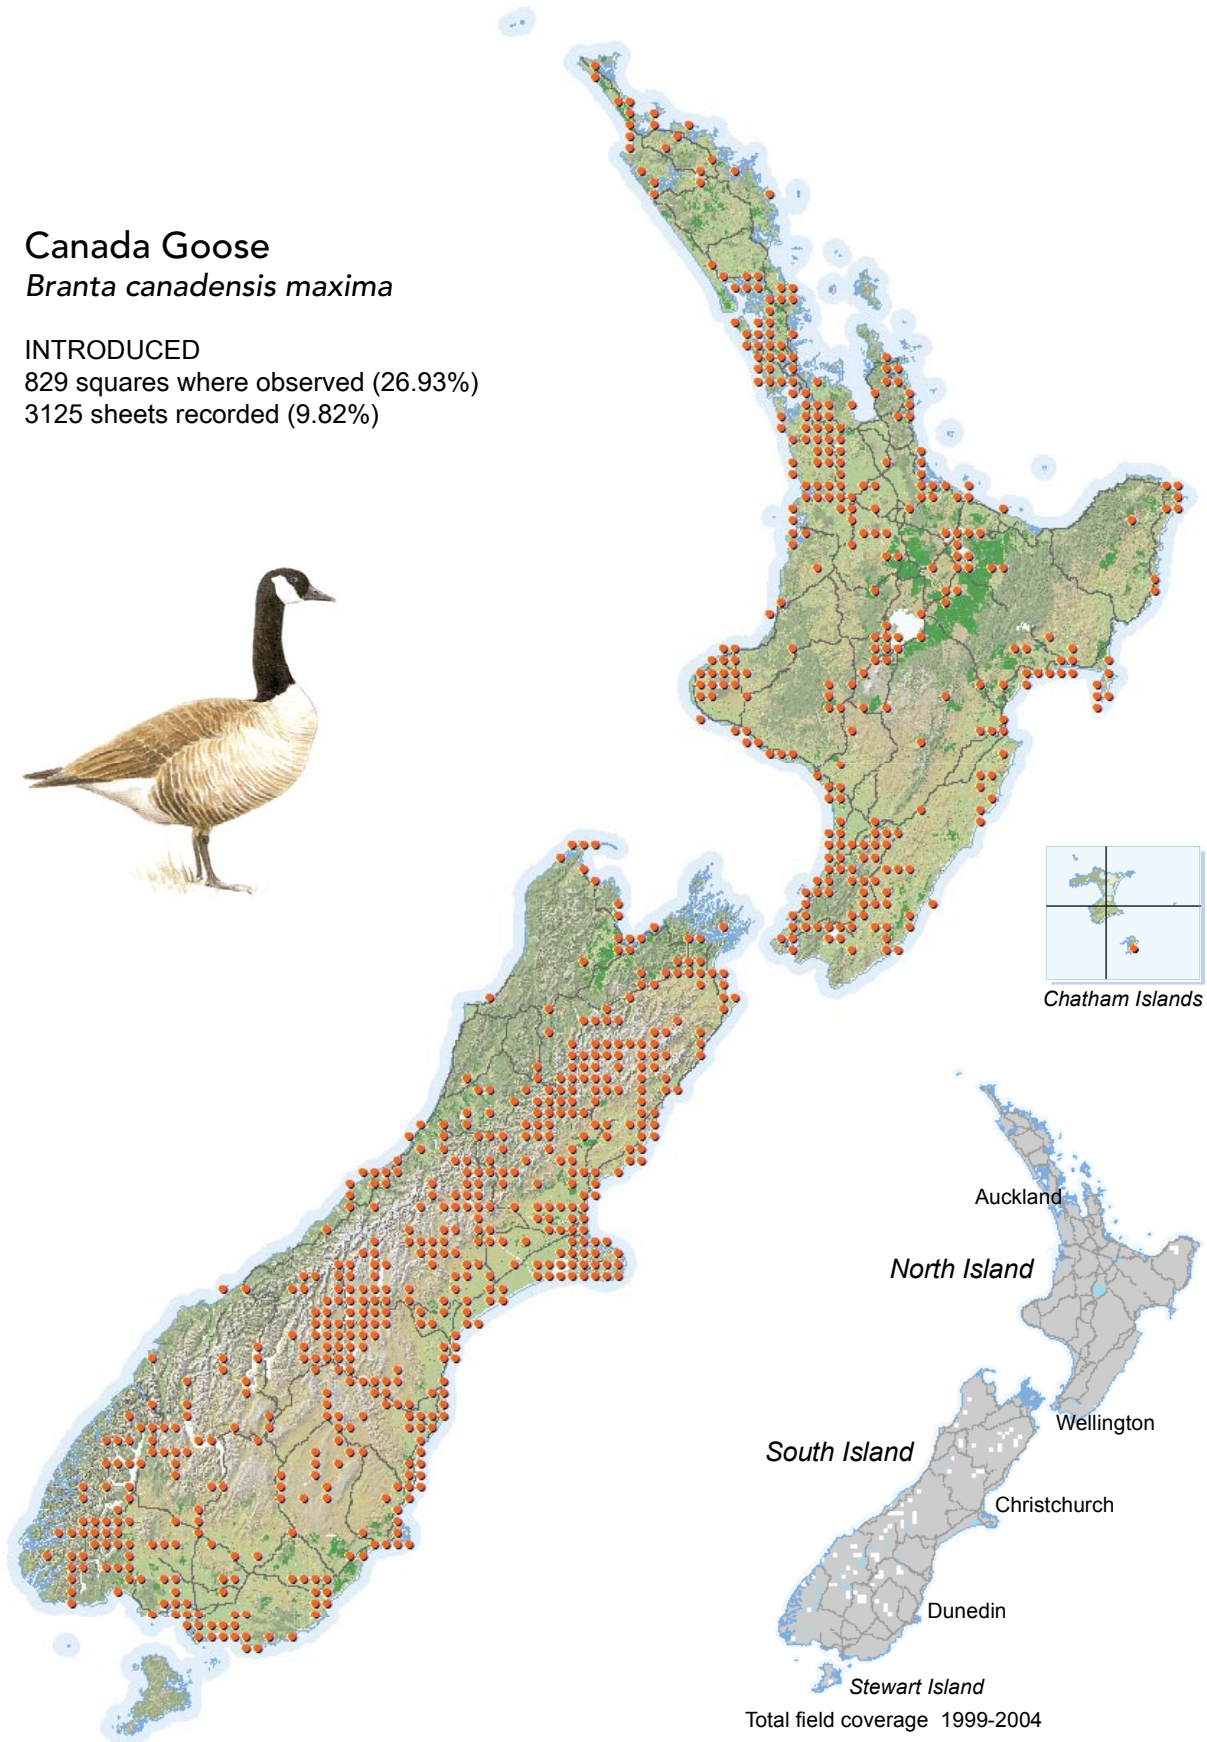

BIRD DISTRIBUTION IN NEW ZEALAND 1999-2004 - WEBATLAS

CJR Robertson, P Hyvönen, MJ Fraser and CR Pickard.

© Ornithological Society of New Zealand Inc. P O Box 834, Nelson 7040, New Zealand

Canada Goose *Branta canadensis maxima*

INTRODUCED

829 squares where observed (26.93%)

3125 sheets recorded (9.82%)

[Summary sourced from 10km grid square field surveys published as the ATLAS OF BIRD DISTRIBUTION IN NEW ZEALAND 1999-2004. Robertson *et al.*, 2007. ISBN 0 9582486 5 6. Illustration by DJ Onley from THE FIELD GUIDE TO THE BIRDS OF NEW ZEALAND. HA Robertson & BD Heather, 2005. ISBN 0 14 302040 4]