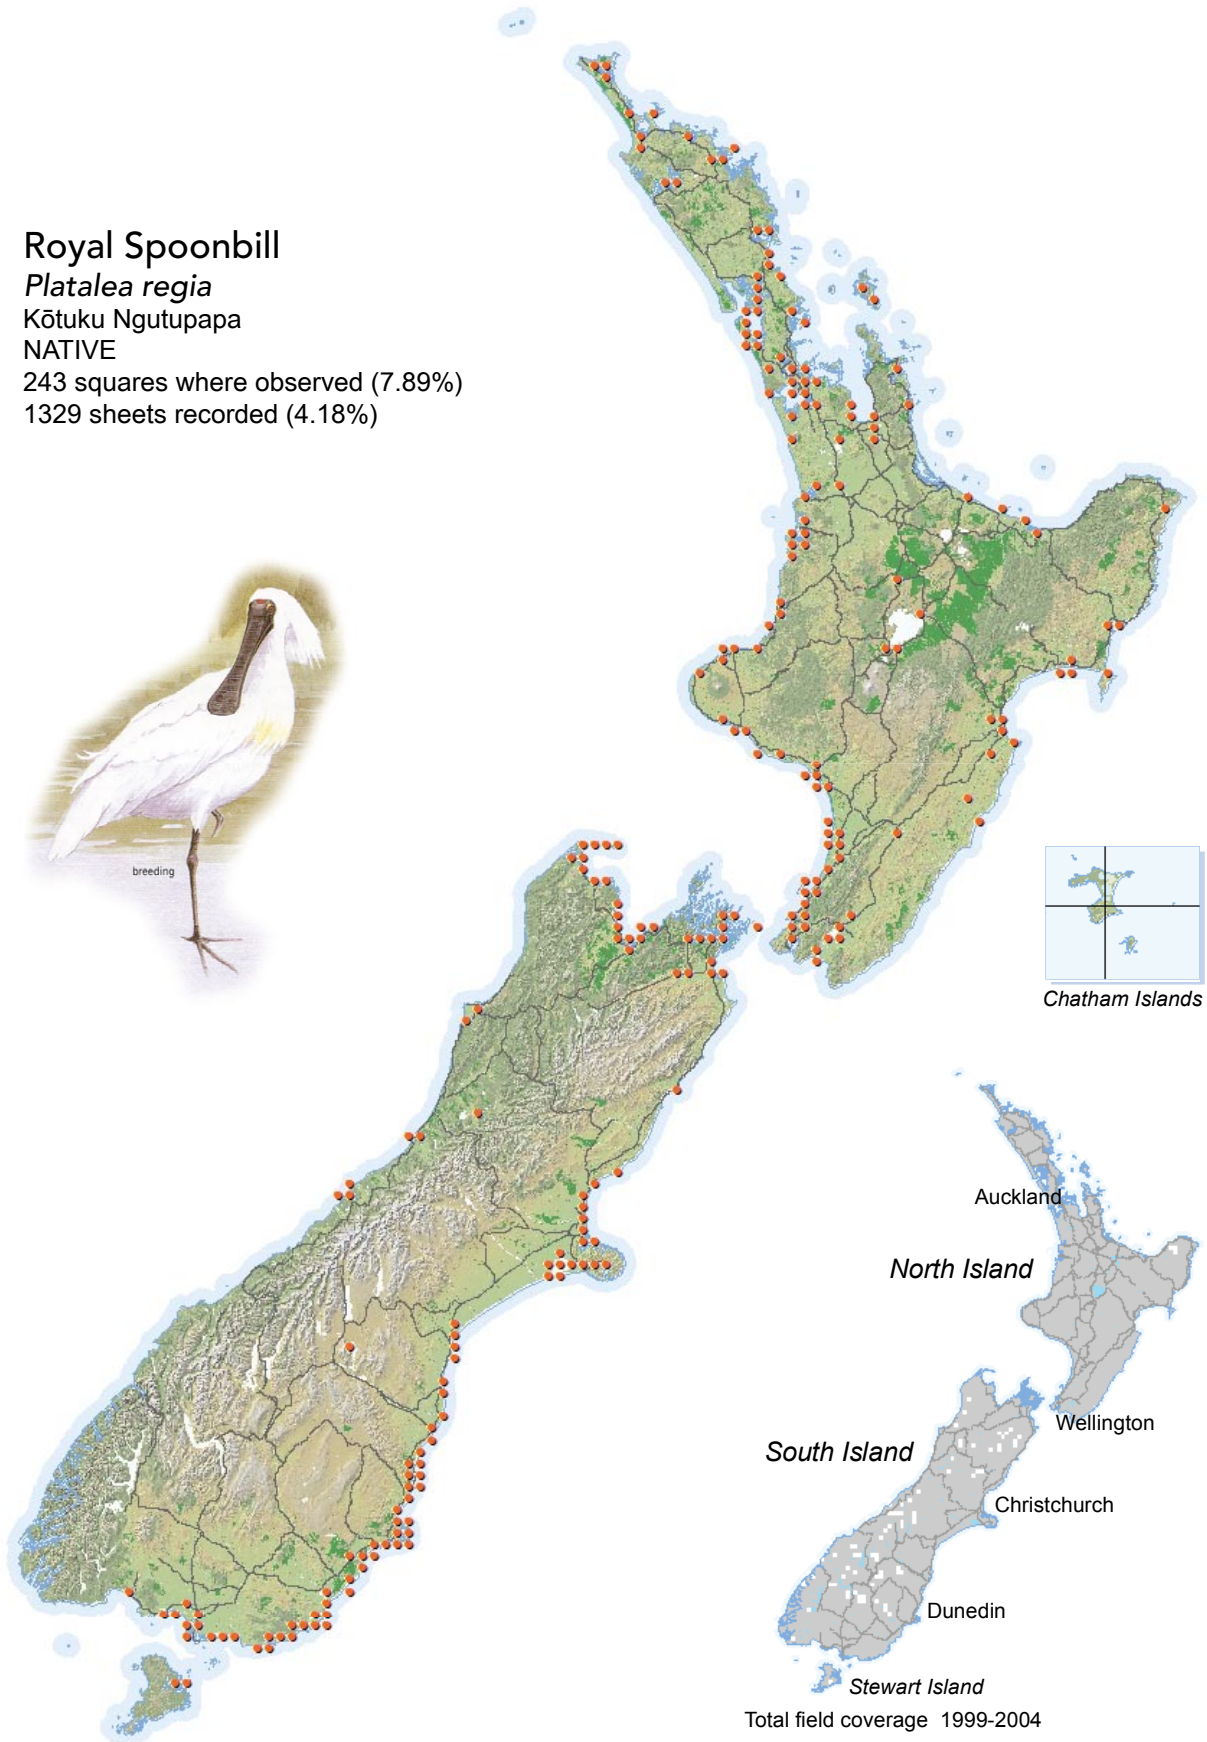

BIRD DISTRIBUTION IN NEW ZEALAND 1999-2004 - WEBATLAS

CJR Robertson, P Hyvönen, MJ Fraser and CR Pickard.

© Ornithological Society of New Zealand Inc. P O Box 834, Nelson 7040, New Zealand

Royal Spoonbill

Platalea regia

Kōtuku Ngutupapa

NATIVE

243 squares where observed (7.89%)

1329 sheets recorded (4.18%)

[Summary sourced from 10km grid square field surveys published as the ATLAS OF BIRD DISTRIBUTION IN NEW ZEALAND 1999-2004. Robertson *et al.*, 2007. ISBN 0 9582486 5 6. Illustration by DJ Onley from THE FIELD GUIDE TO THE BIRDS OF NEW ZEALAND. HA Robertson & BD Heather, 2005. ISBN 0 14 302040 4]