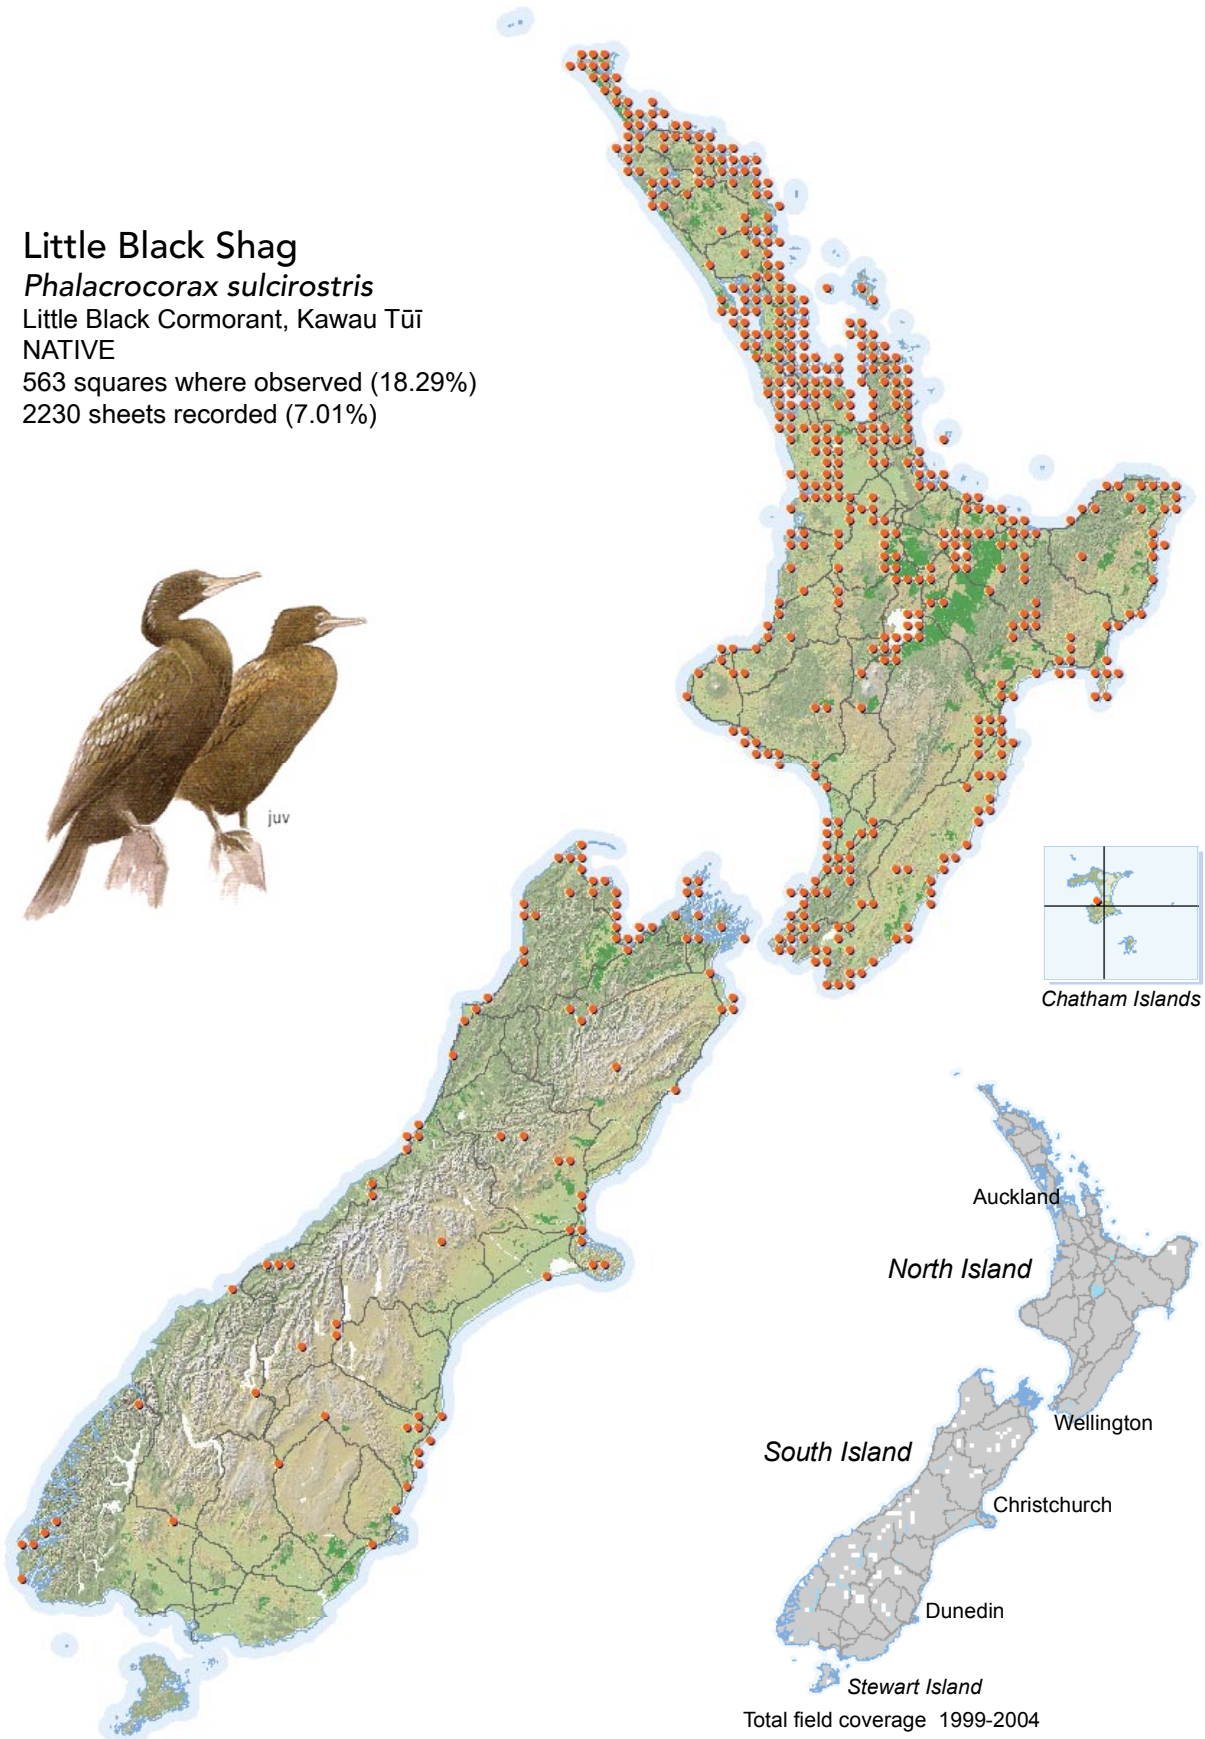

BIRD DISTRIBUTION IN NEW ZEALAND 1999-2004 - WEBATLAS

CJR Robertson, P Hyvönen, MJ Fraser and CR Pickard.

© Ornithological Society of New Zealand Inc. P O Box 834, Nelson 7040, New Zealand

Little Black Shag

Phalacrocorax sulcirostris

Little Black Cormorant, Kawau Tūi

NATIVE

563 squares where observed (18.29%)

2230 sheets recorded (7.01%)

[Summary sourced from 10km grid square field surveys published as the ATLAS OF BIRD DISTRIBUTION IN NEW ZEALAND 1999-2004. Robertson *et al.*, 2007. ISBN 0 9582486 5 6. Illustration by DJ Onley from THE FIELD GUIDE TO THE BIRDS OF NEW ZEALAND. HA Robertson & BD Heather, 2005. ISBN 0 14 302040 4]