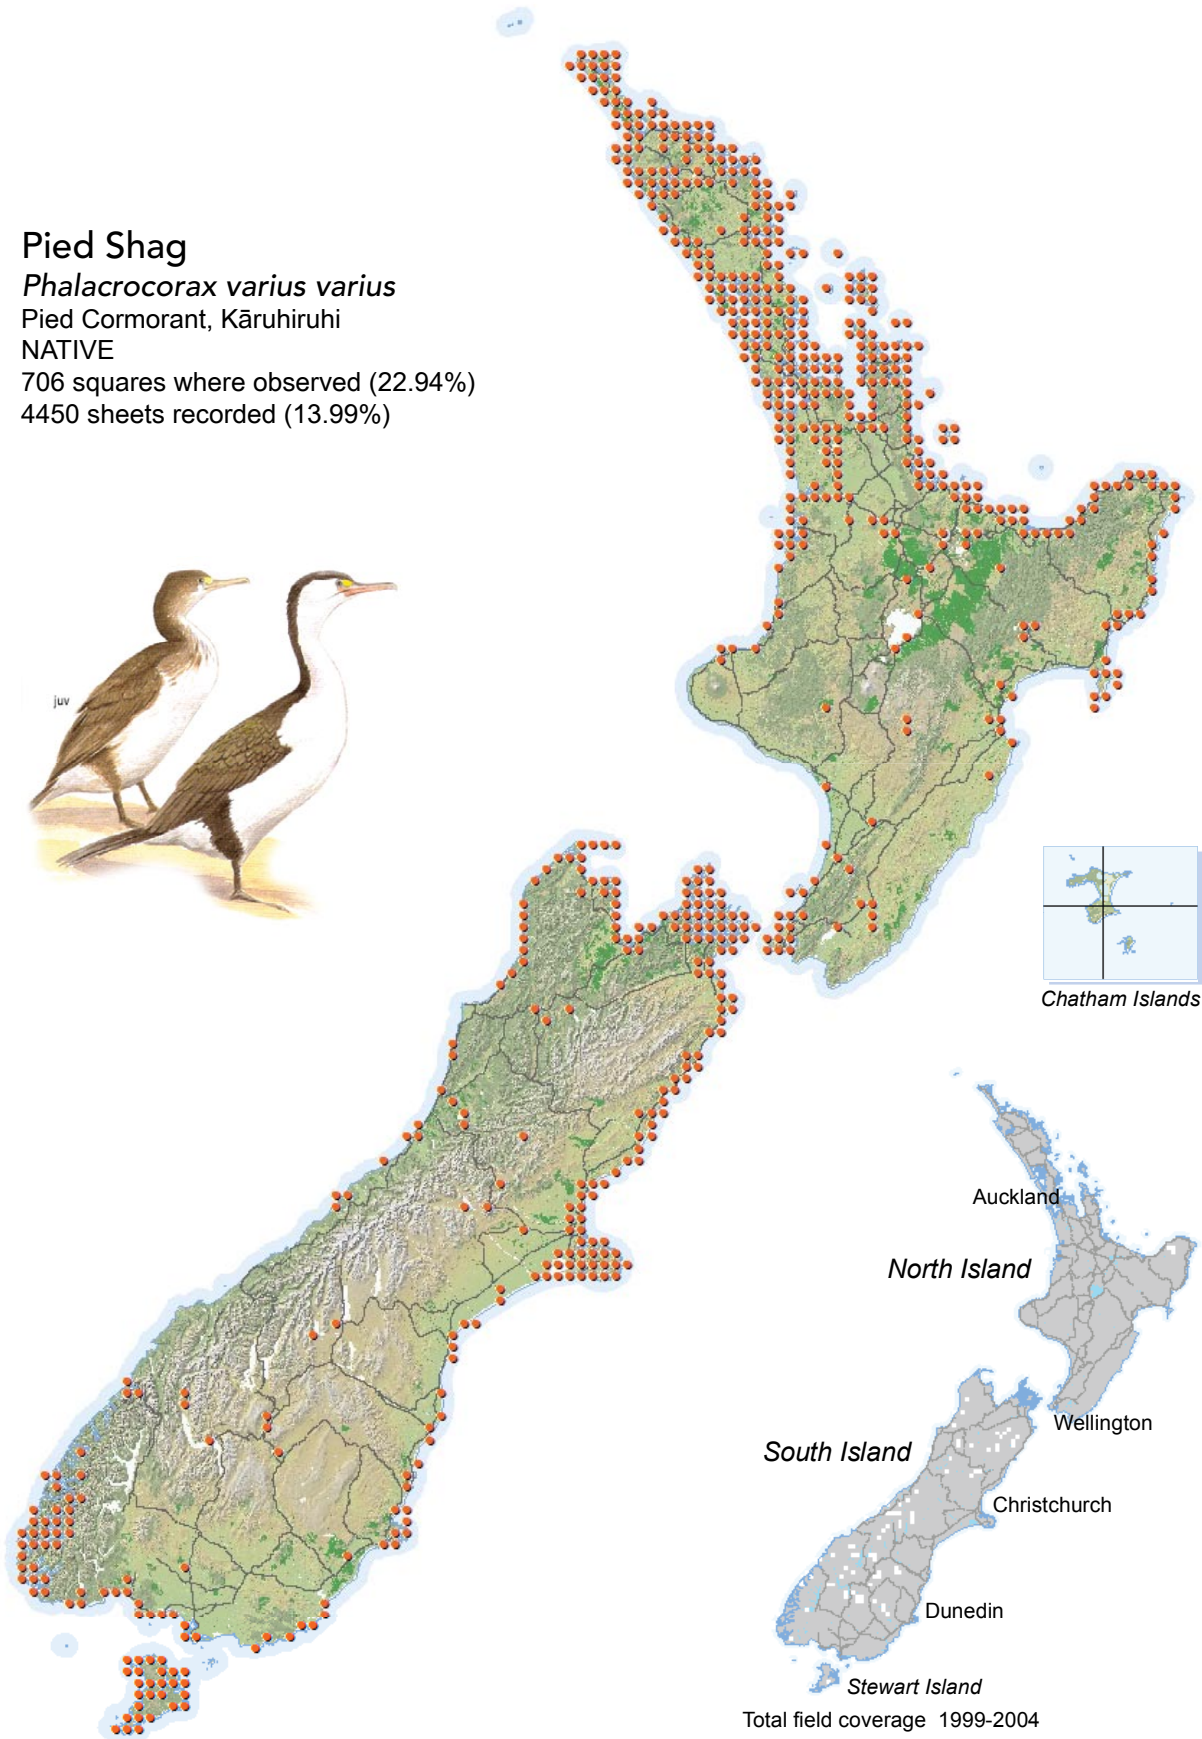

# BIRD DISTRIBUTION IN NEW ZEALAND 1999-2004 - WEBATLAS

CJR Robertson, P Hyvönen, MJ Fraser and CR Pickard.

© Ornithological Society of New Zealand Inc. P O Box 834, Nelson 7040, New Zealand

## Pied Shag

*Phalacrocorax varius varius*

Pied Cormorant, Kāruhiruhi

NATIVE

706 squares where observed (22.94%)

4450 sheets recorded (13.99%)

[Summary sourced from 10km grid square field surveys published as the ATLAS OF BIRD DISTRIBUTION IN NEW ZEALAND 1999-2004. Robertson *et al.*, 2007. ISBN 0 9582486 5 6. Illustration by DJ Onley from THE FIELD GUIDE TO THE BIRDS OF NEW ZEALAND. HA Robertson & BD Heather, 2005. ISBN 0 14 302040 4]