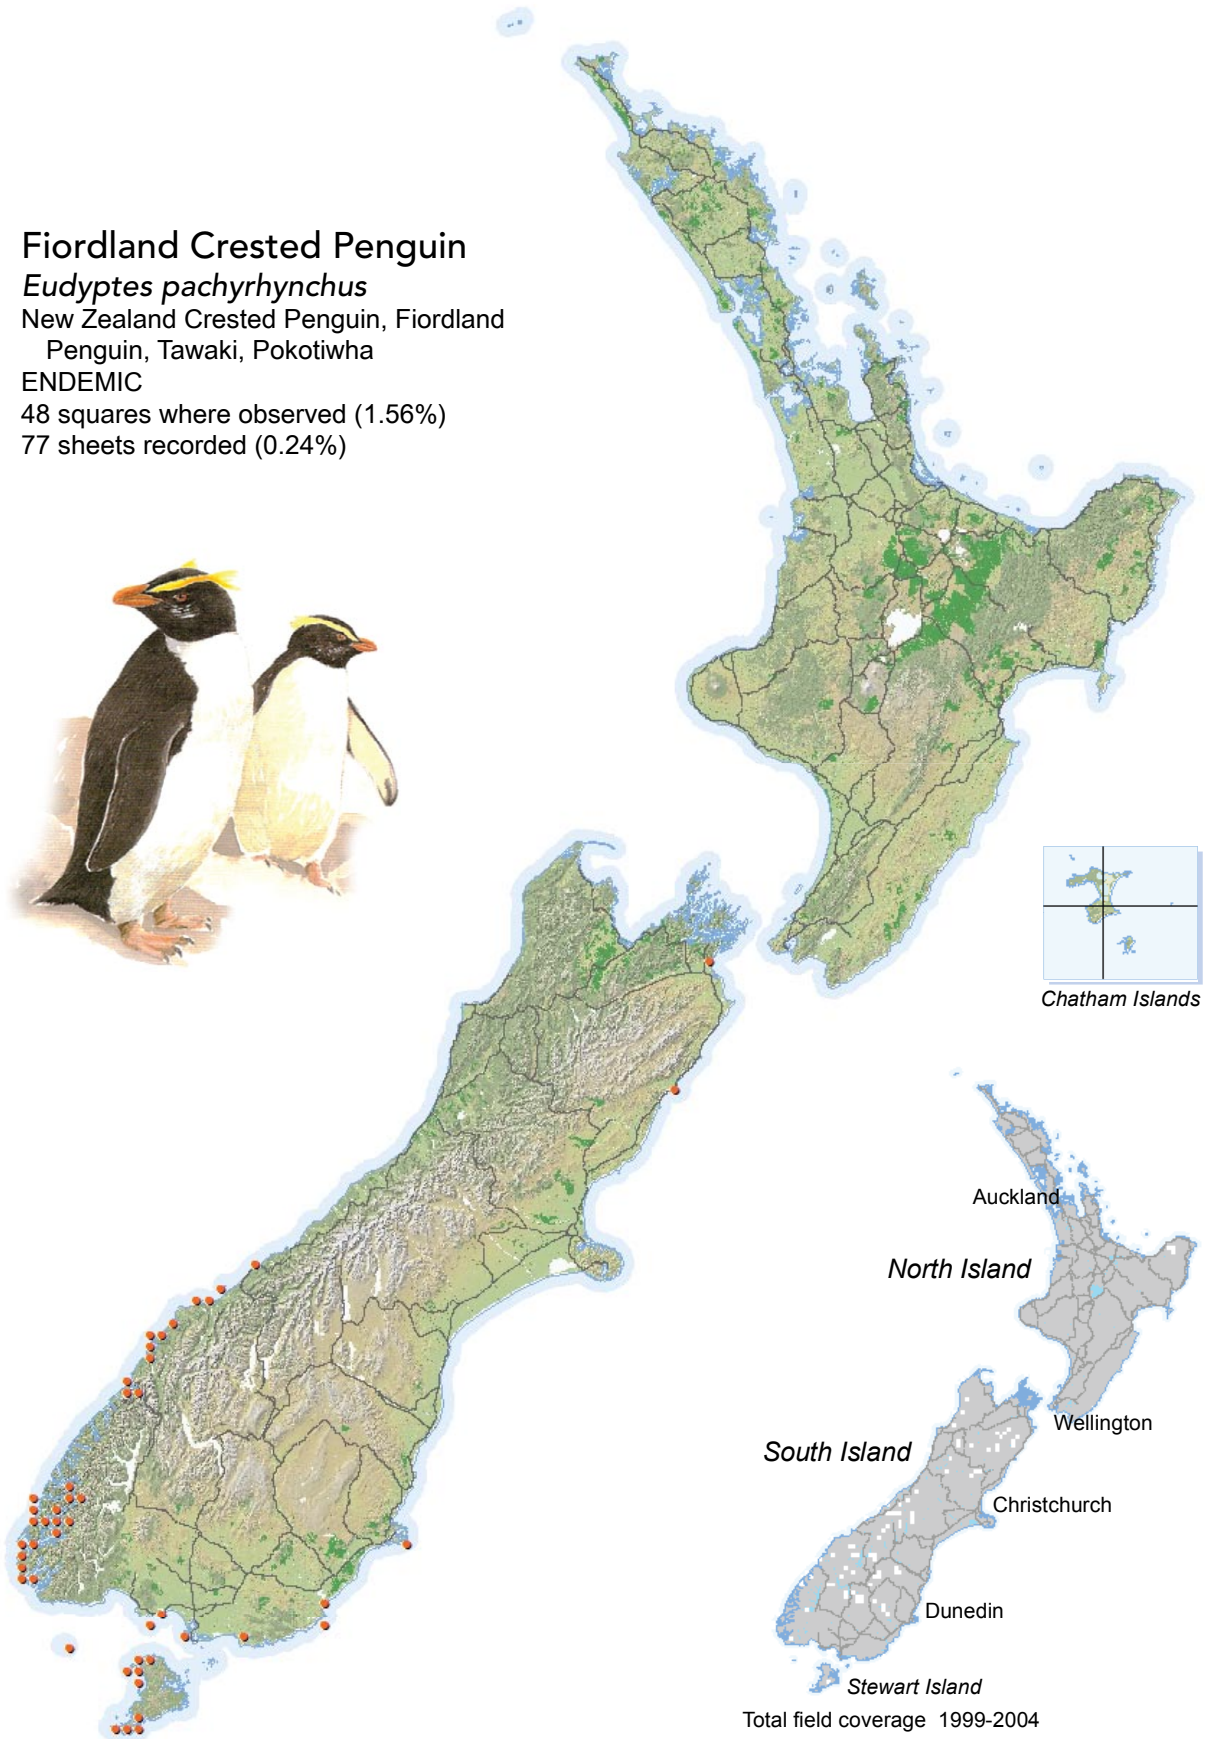

## Fiordland Crested Penguin

*Eudyptes pachyrhynchus*

New Zealand Crested Penguin, Fiordland

Penguin, Tawaki, Pokotiwaha

ENDEMIC

48 squares where observed (1.56%)

77 sheets recorded (0.24%)

[Summary sourced from 10km grid square field surveys published as the ATLAS OF BIRD DISTRIBUTION IN NEW ZEALAND 1999-2004. Robertson *et al.*, 2007. ISBN 0 9582486 5 6. Illustration by DJ Onley from THE FIELD GUIDE TO THE BIRDS OF NEW ZEALAND. HA Robertson & BD Heather, 2005. ISBN 0 14 302040 4]