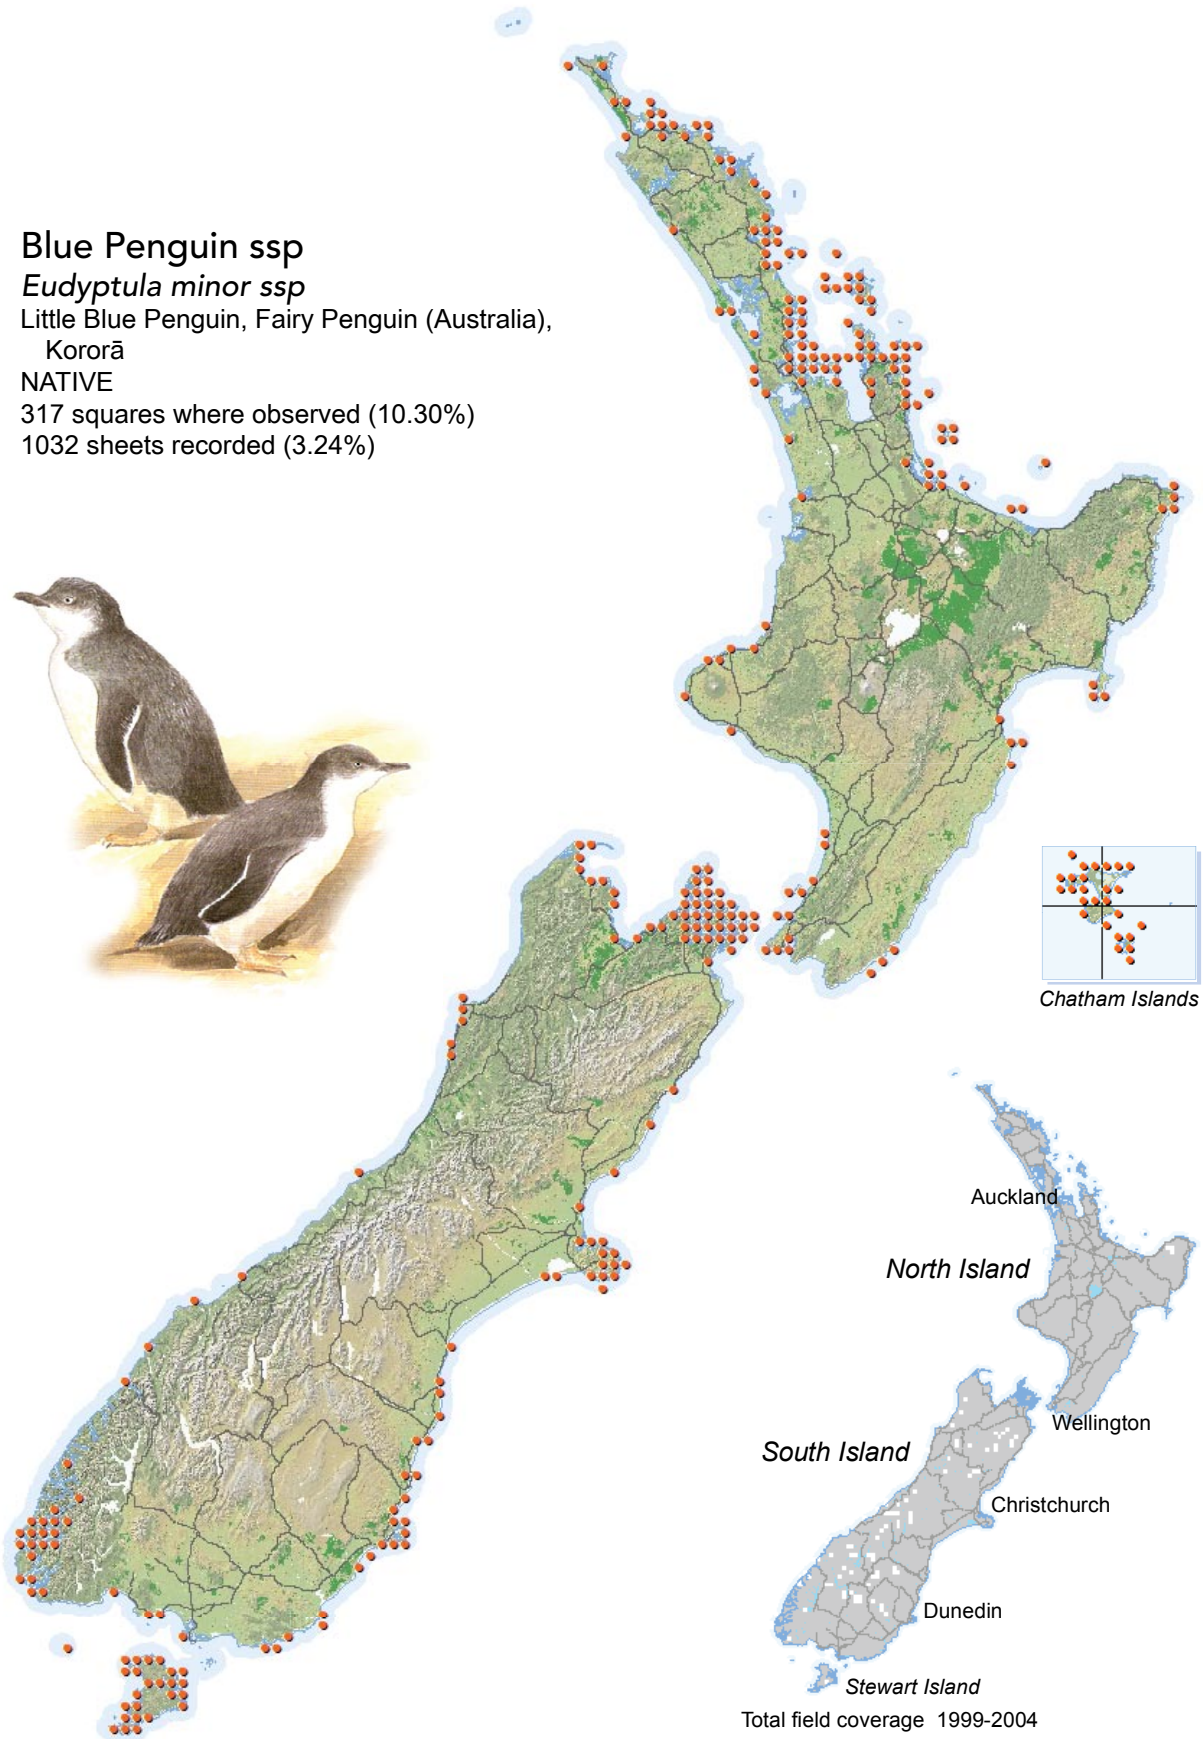

## Blue Penguin ssp

*Eudyptula minor* ssp

Little Blue Penguin, Fairy Penguin (Australia),  
Kororā

NATIVE

317 squares where observed (10.30%)

1032 sheets recorded (3.24%)

[Summary sourced from 10km grid square field surveys published as the ATLAS OF BIRD DISTRIBUTION IN NEW ZEALAND 1999-2004. Robertson *et al.*, 2007. ISBN 0 9582486 5 6. Illustration by DJ Onley from THE FIELD GUIDE TO THE BIRDS OF NEW ZEALAND. HA Robertson & BD Heather, 2005. ISBN 0 14 302040 4]