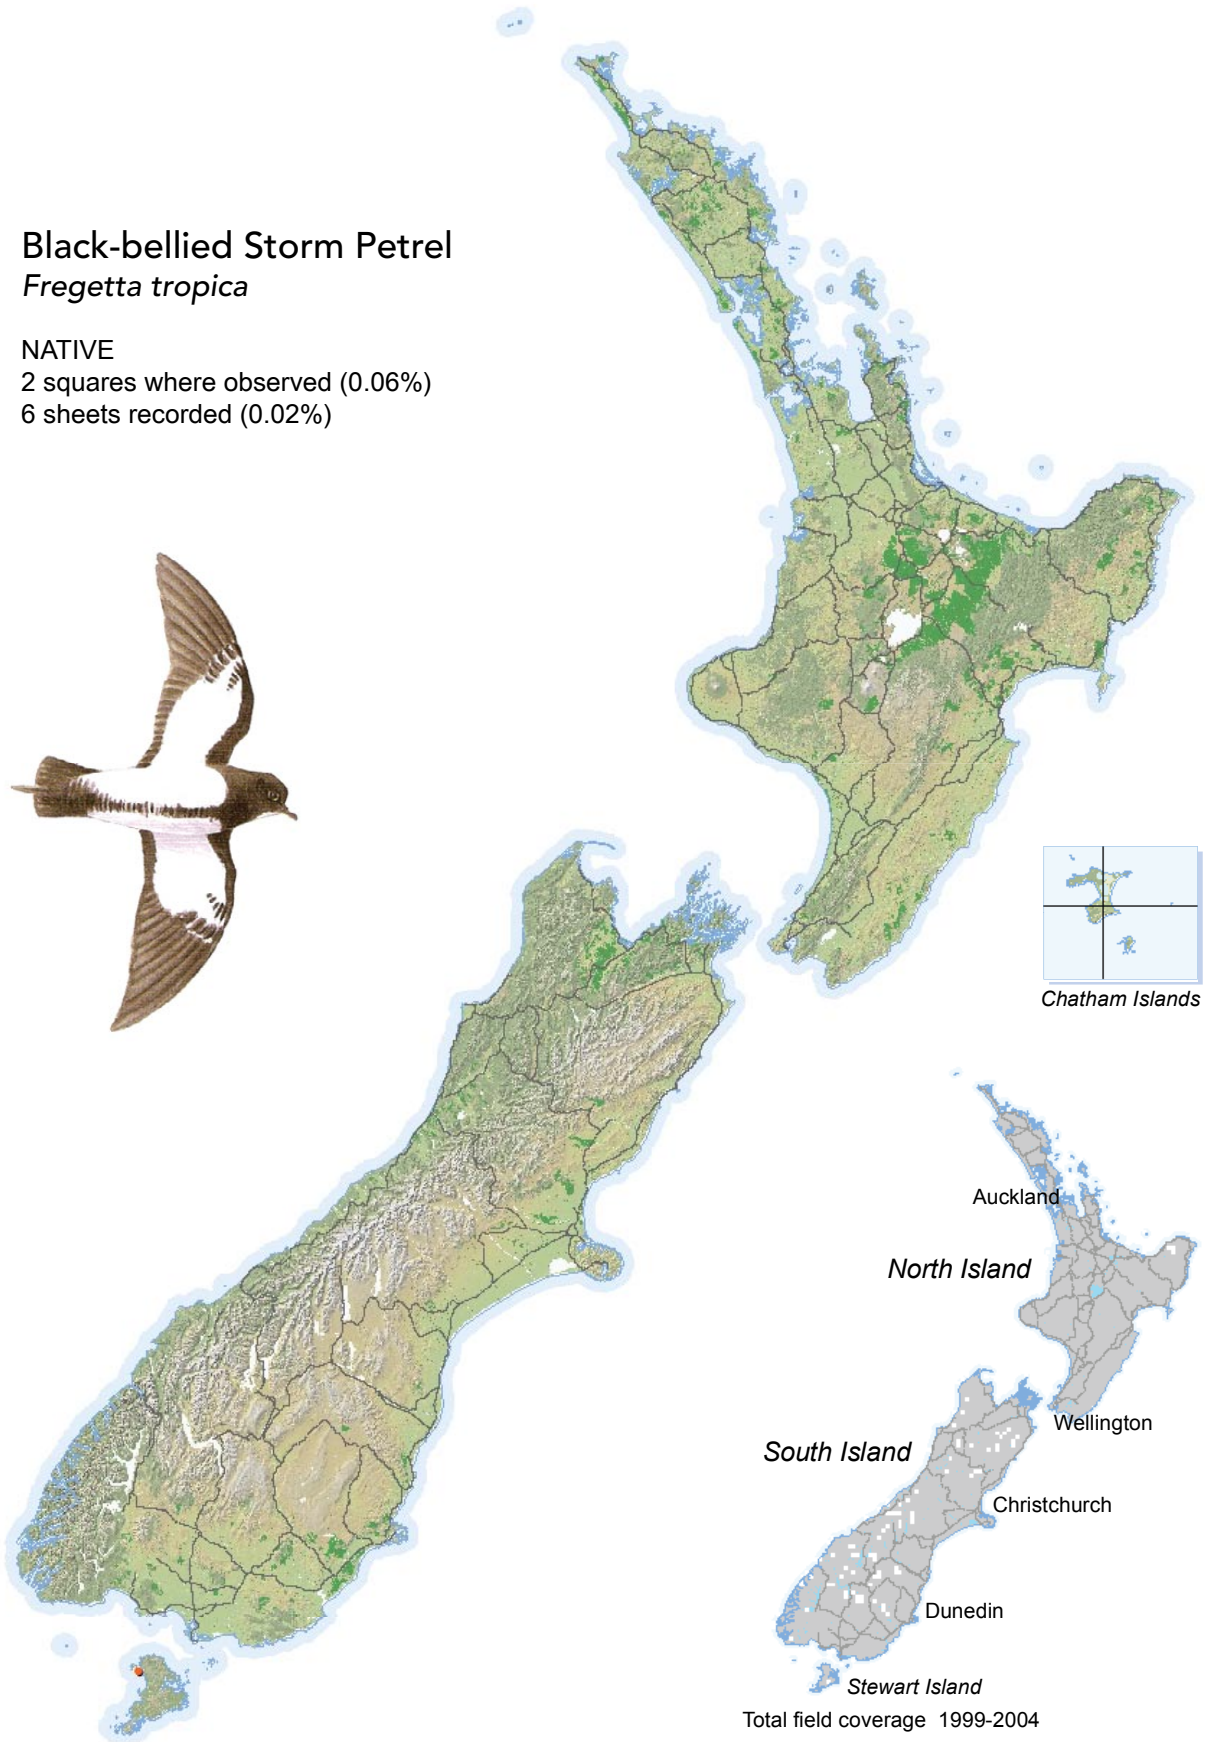

## Black-bellied Storm Petrel *Fregetta tropica*

NATIVE

2 squares where observed (0.06%)

6 sheets recorded (0.02%)

[Summary sourced from 10km grid square field surveys published as the ATLAS OF BIRD DISTRIBUTION IN NEW ZEALAND 1999-2004. Robertson *et al.*, 2007. ISBN 0 9582486 5 6. Illustration by DJ Onley from THE FIELD GUIDE TO THE BIRDS OF NEW ZEALAND. HA Robertson & BD Heather, 2005. ISBN 0 14 302040 4]