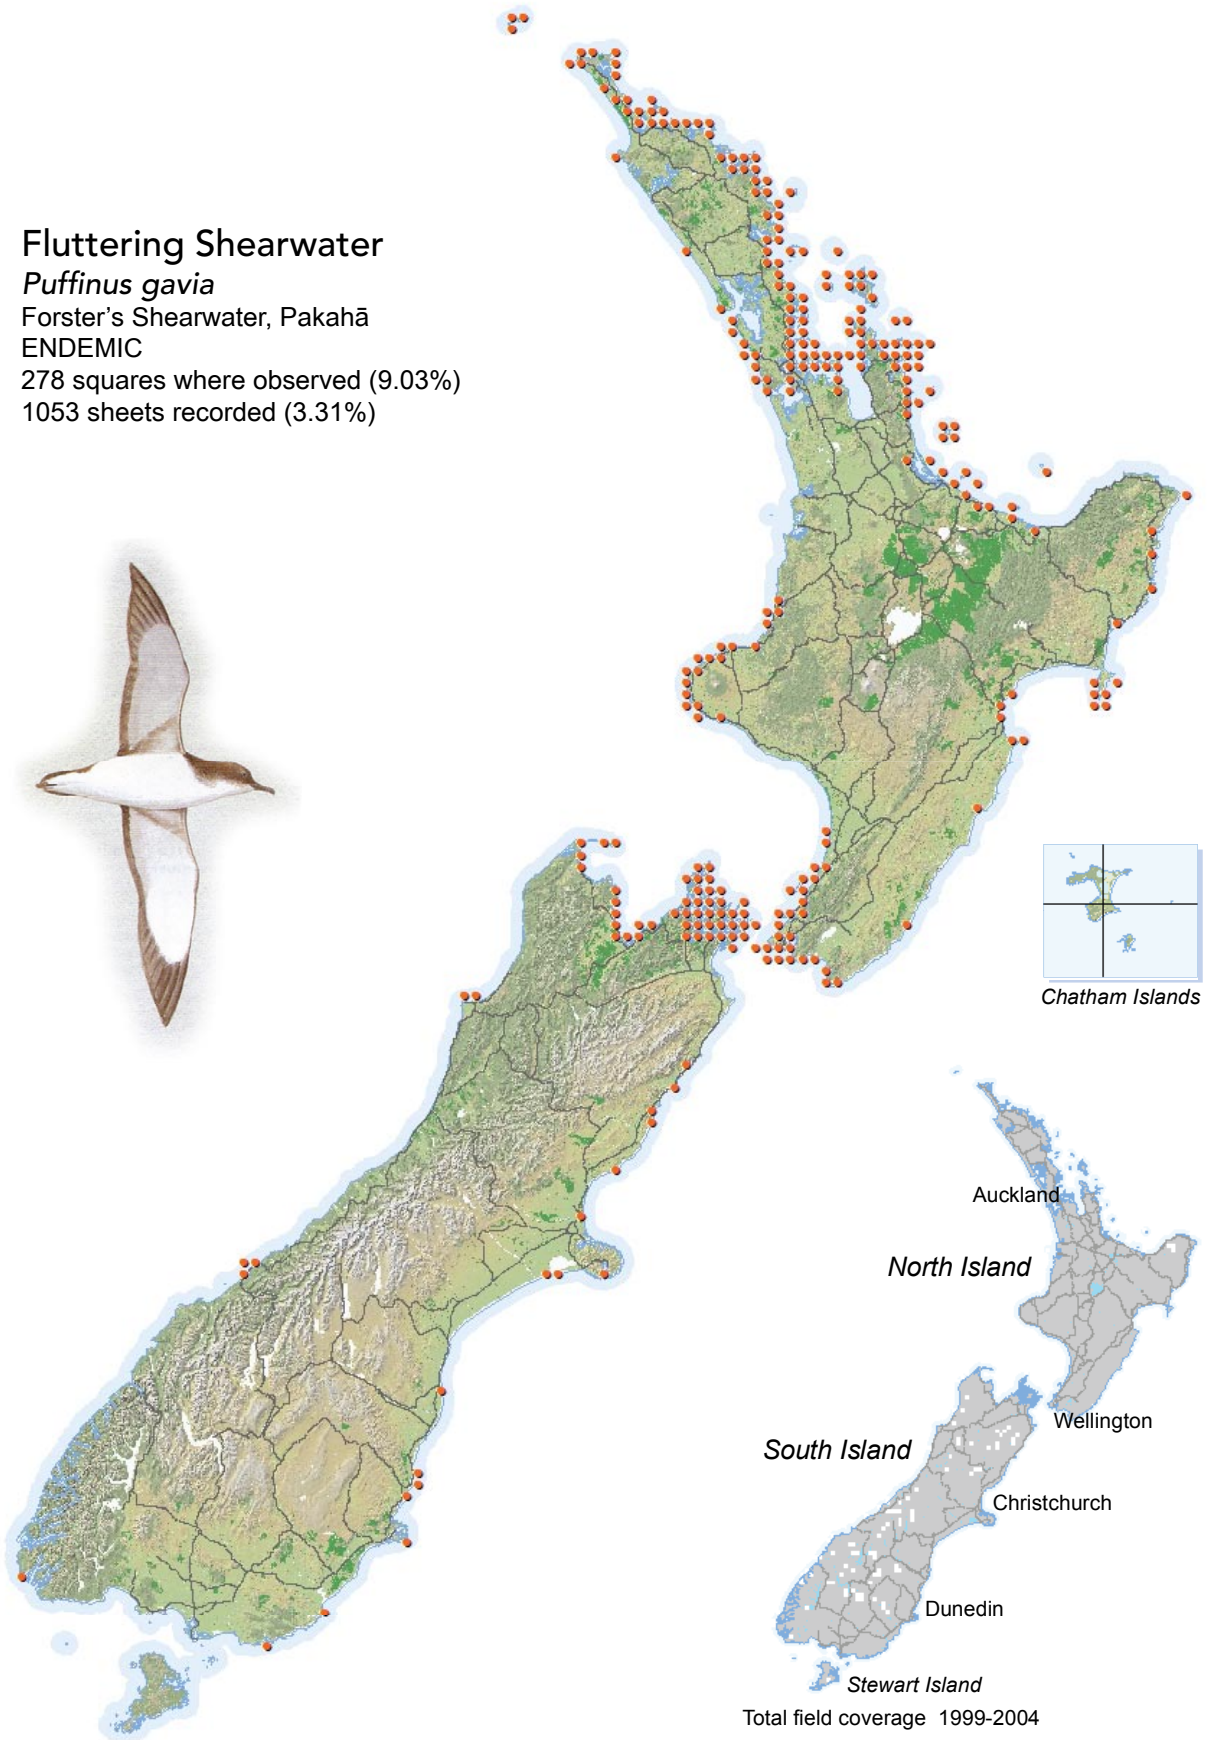

BIRD DISTRIBUTION IN NEW ZEALAND 1999-2004 - WEBATLAS

CJR Robertson, P Hyvönen, MJ Fraser and CR Pickard.

© Ornithological Society of New Zealand Inc. P O Box 834, Nelson 7040, New Zealand

Fluttering Shearwater

Puffinus gavia

Forster's Shearwater, Pakahā

ENDEMIC

278 squares where observed (9.03%)

1053 sheets recorded (3.31%)

[Summary sourced from 10km grid square field surveys published as the ATLAS OF BIRD DISTRIBUTION IN NEW ZEALAND 1999-2004. Robertson *et al.*, 2007. ISBN 0 9582486 5 6. Illustration by DJ Onley from THE FIELD GUIDE TO THE BIRDS OF NEW ZEALAND. HA Robertson & BD Heather, 2005. ISBN 0 14 302040 4]