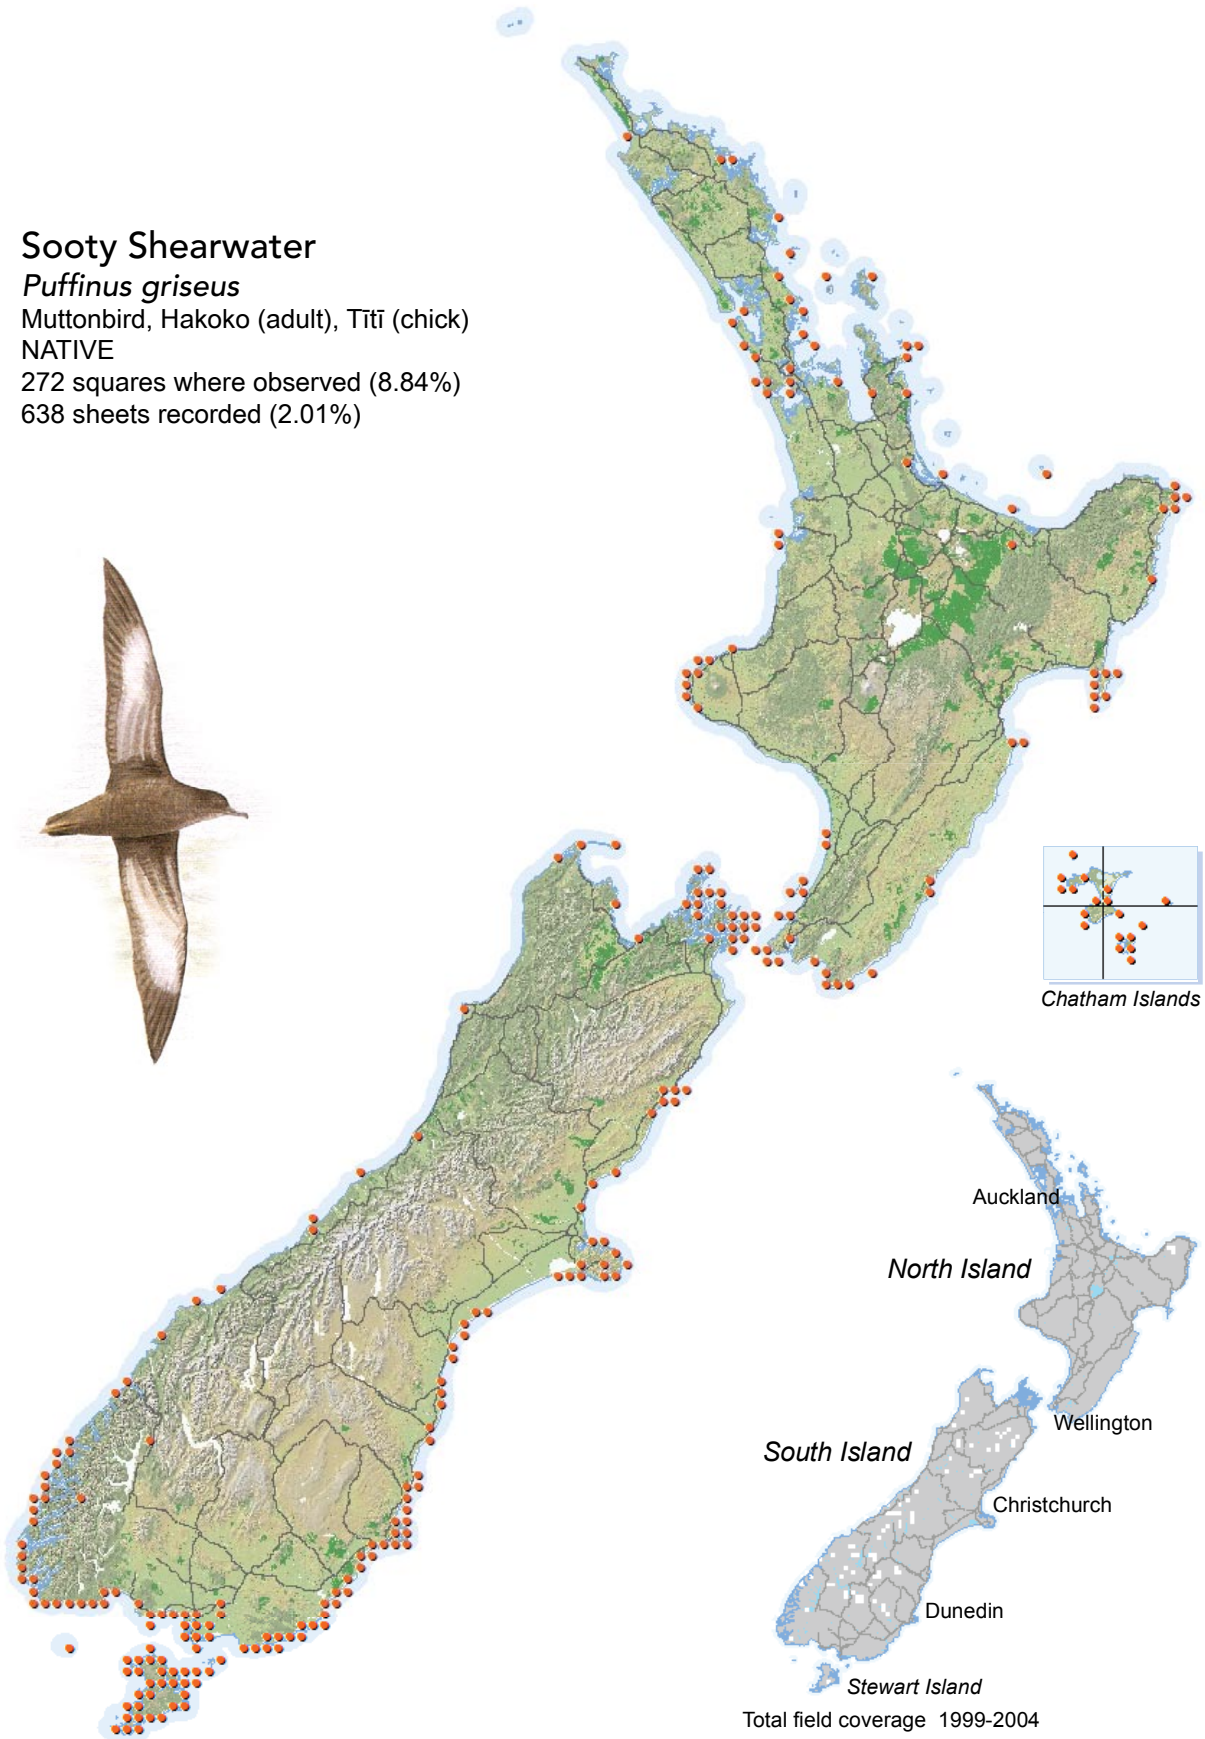

BIRD DISTRIBUTION IN NEW ZEALAND 1999-2004 - WEBATLAS

CJR Robertson, P Hyvönen, MJ Fraser and CR Pickard.

© Ornithological Society of New Zealand Inc. P O Box 834, Nelson 7040, New Zealand

Sooty Shearwater

Puffinus griseus

Muttonbird, Hakoko (adult), Tītī (chick)

NATIVE

272 squares where observed (8.84%)

638 sheets recorded (2.01%)

[Summary sourced from 10km grid square field surveys published as the ATLAS OF BIRD DISTRIBUTION IN NEW ZEALAND 1999-2004. Robertson *et al.*, 2007. ISBN 0 9582486 5 6. Illustration by DJ Onley from THE FIELD GUIDE TO THE BIRDS OF NEW ZEALAND. HA Robertson & BD Heather, 2005. ISBN 0 14 302040 4]