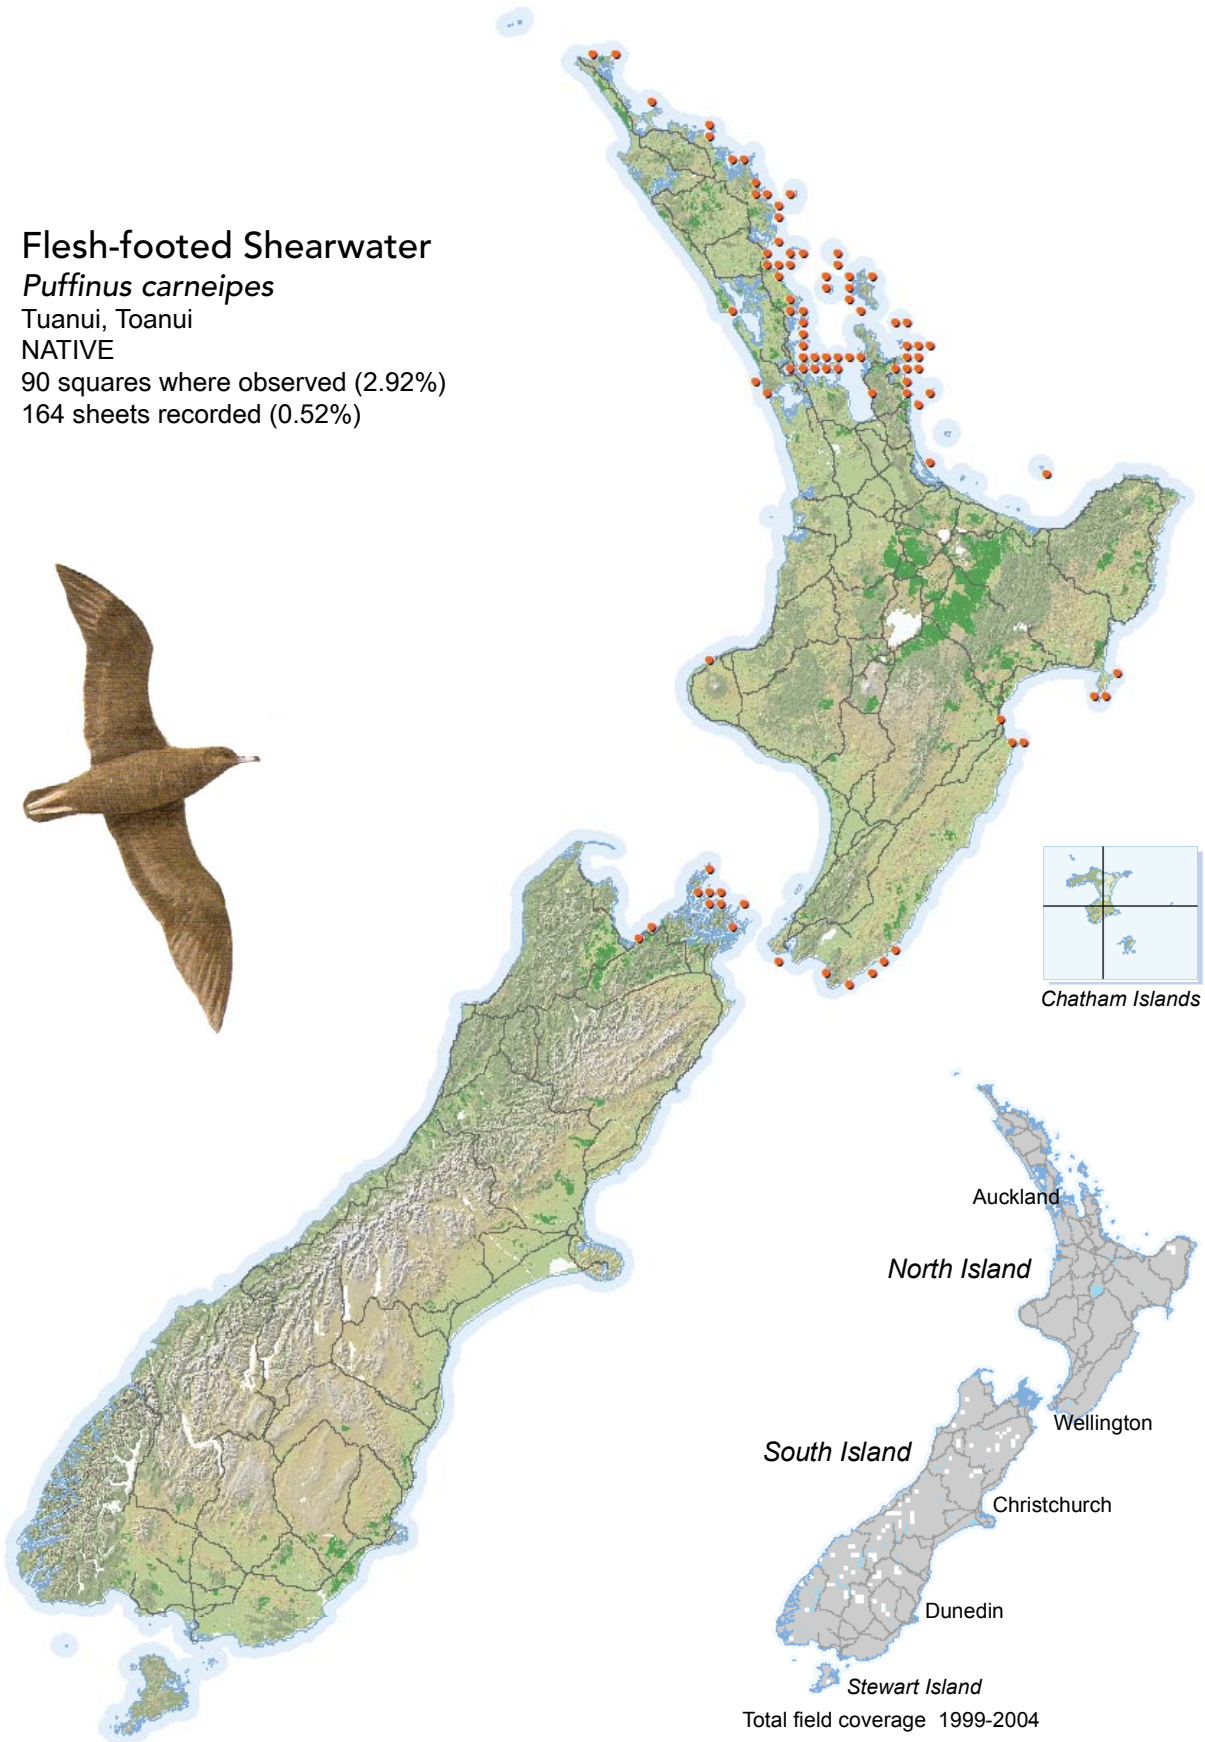

## Flesh-footed Shearwater

*Puffinus carneipes*

Tuanui, Toanui

NATIVE

90 squares where observed (2.92%)

164 sheets recorded (0.52%)

[Summary sourced from 10km grid square field surveys published as the ATLAS OF BIRD DISTRIBUTION IN NEW ZEALAND 1999-2004. Robertson *et al.*, 2007. ISBN 0 9582486 5 6. Illustration by DJ Onley from THE FIELD GUIDE TO THE BIRDS OF NEW ZEALAND. HA Robertson & BD Heather, 2005. ISBN 0 14 302040 4]