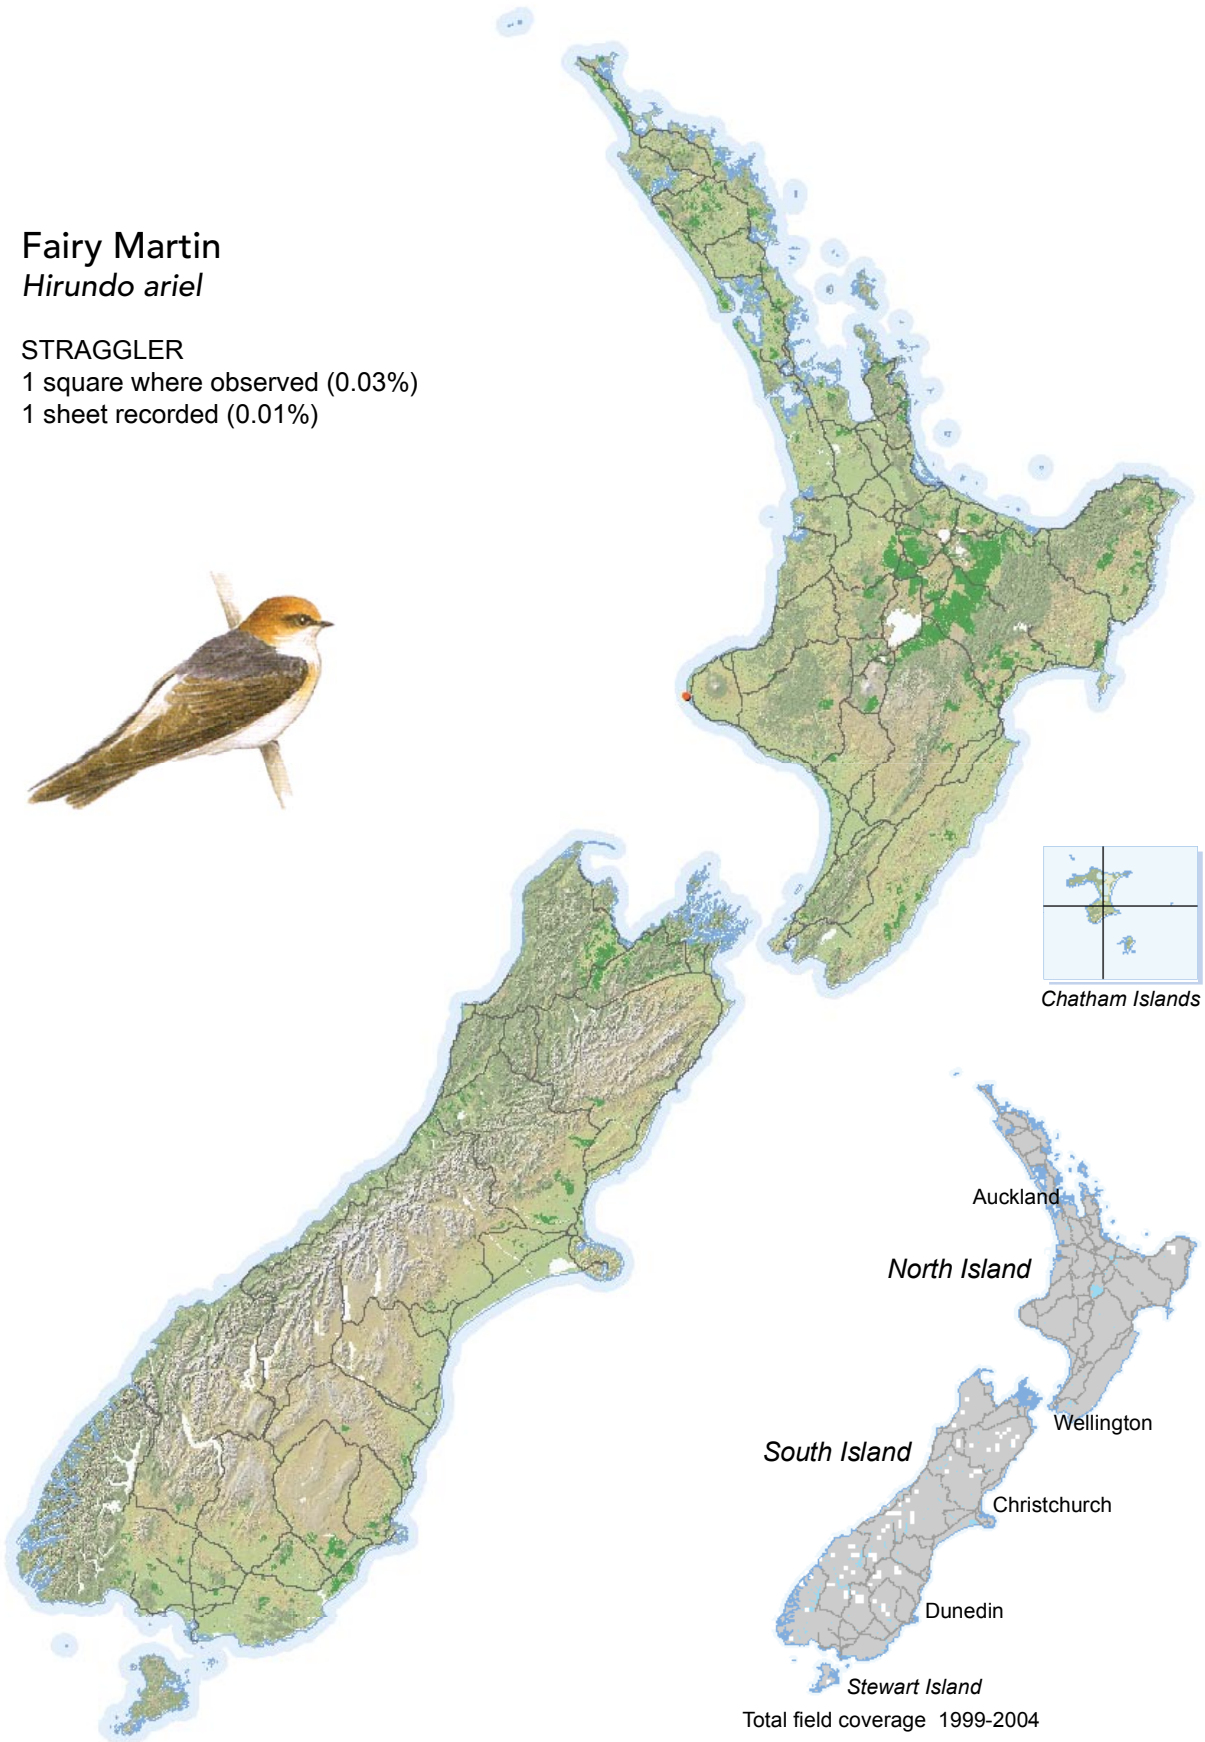

## Fairy Martin *Hirundo ariel*

### STRAGGLER

1 square where observed (0.03%)

1 sheet recorded (0.01%)

[Summary sourced from 10km grid square field surveys published as the ATLAS OF BIRD DISTRIBUTION IN NEW ZEALAND 1999-2004. Robertson *et al.*, 2007. ISBN 0 9582486 5 6. Illustration by DJ Onley from THE FIELD GUIDE TO THE BIRDS OF NEW ZEALAND. HA Robertson & BD Heather, 2005. ISBN 0 14 302040 4]