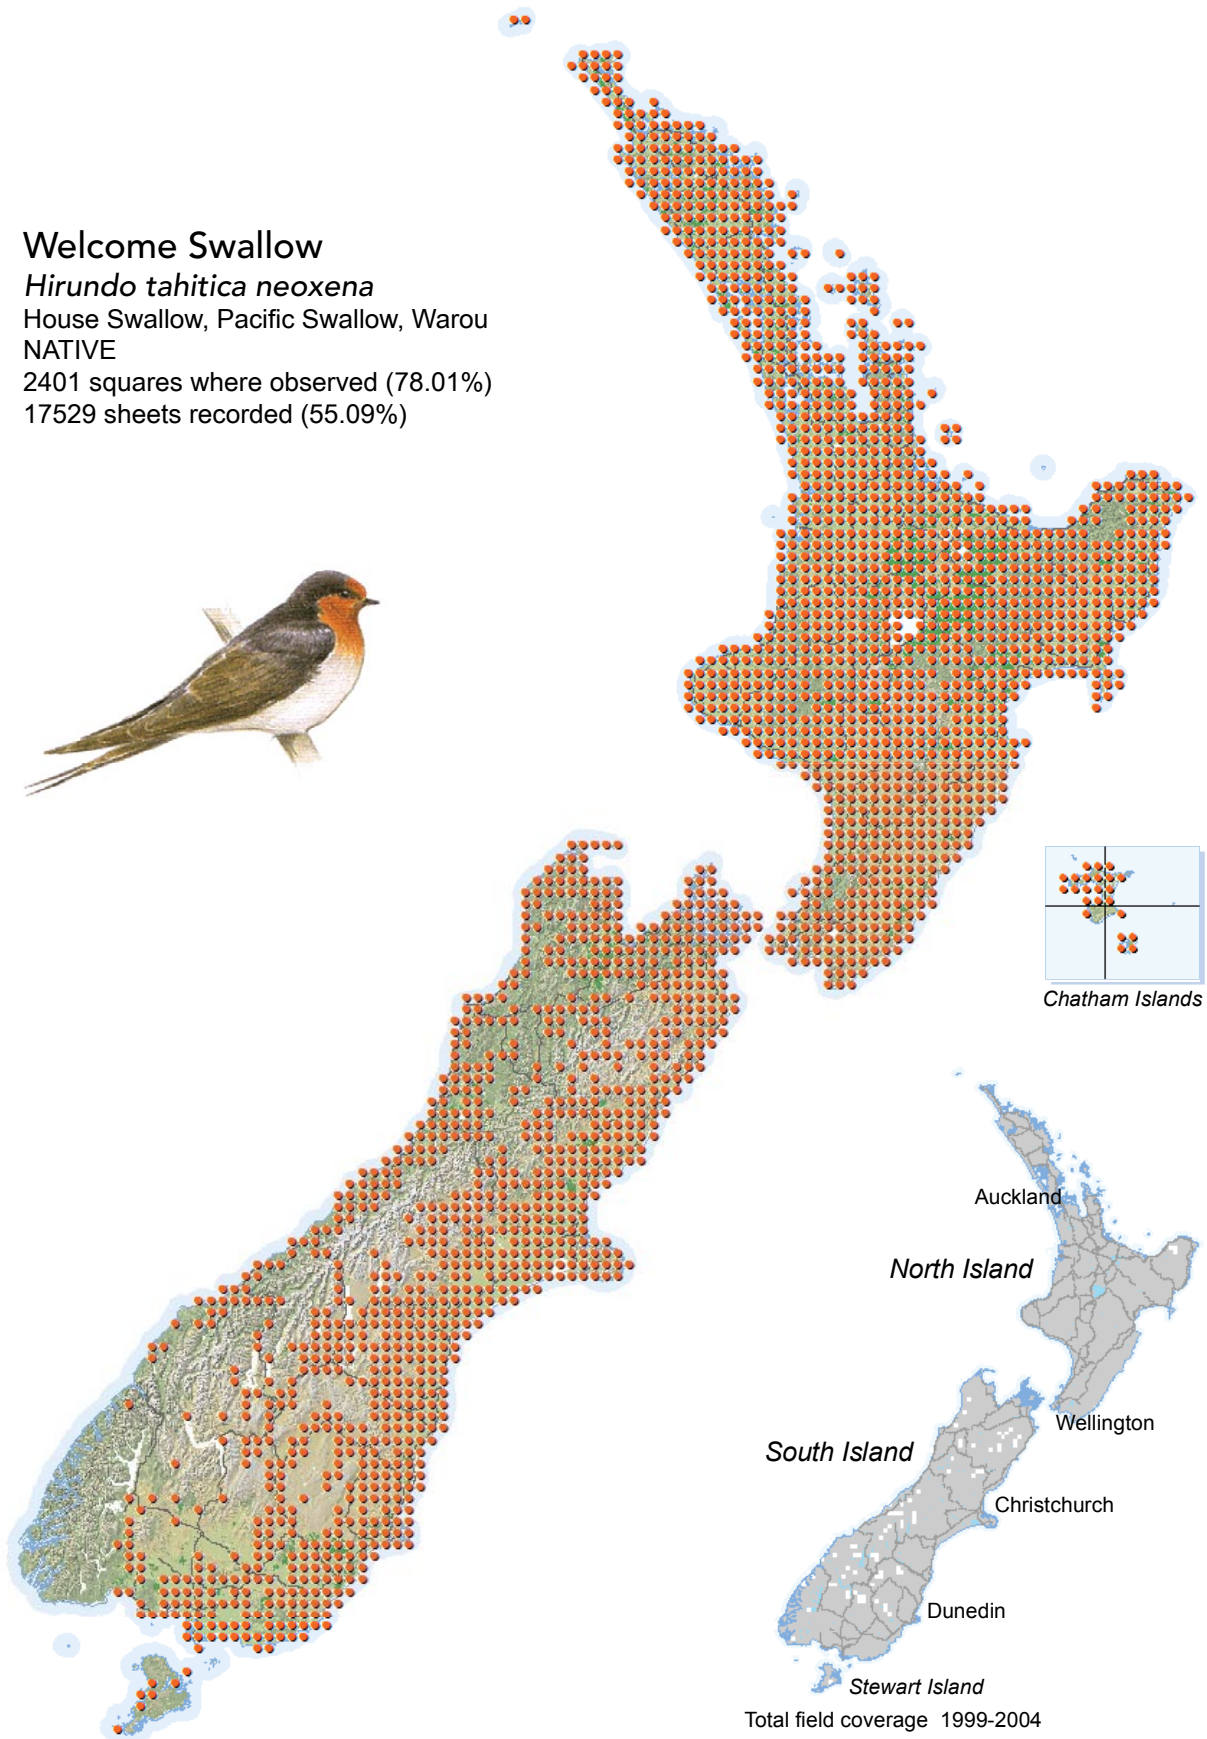

BIRD DISTRIBUTION IN NEW ZEALAND 1999-2004 - WEBATLAS

CJR Robertson, P Hyvönen, MJ Fraser and CR Pickard.

© Ornithological Society of New Zealand Inc. P O Box 834, Nelson 7040, New Zealand

Welcome Swallow

Hirundo tahitica neoxena

House Swallow, Pacific Swallow, Warou

NATIVE

2401 squares where observed (78.01%)

17529 sheets recorded (55.09%)

[Summary sourced from 10km grid square field surveys published as the ATLAS OF BIRD DISTRIBUTION IN NEW ZEALAND 1999-2004. Robertson *et al.*, 2007. ISBN 0 9582486 5 6. Illustration by DJ Onley from THE FIELD GUIDE TO THE BIRDS OF NEW ZEALAND. HA Robertson & BD Heather, 2005. ISBN 0 14 302040 4]