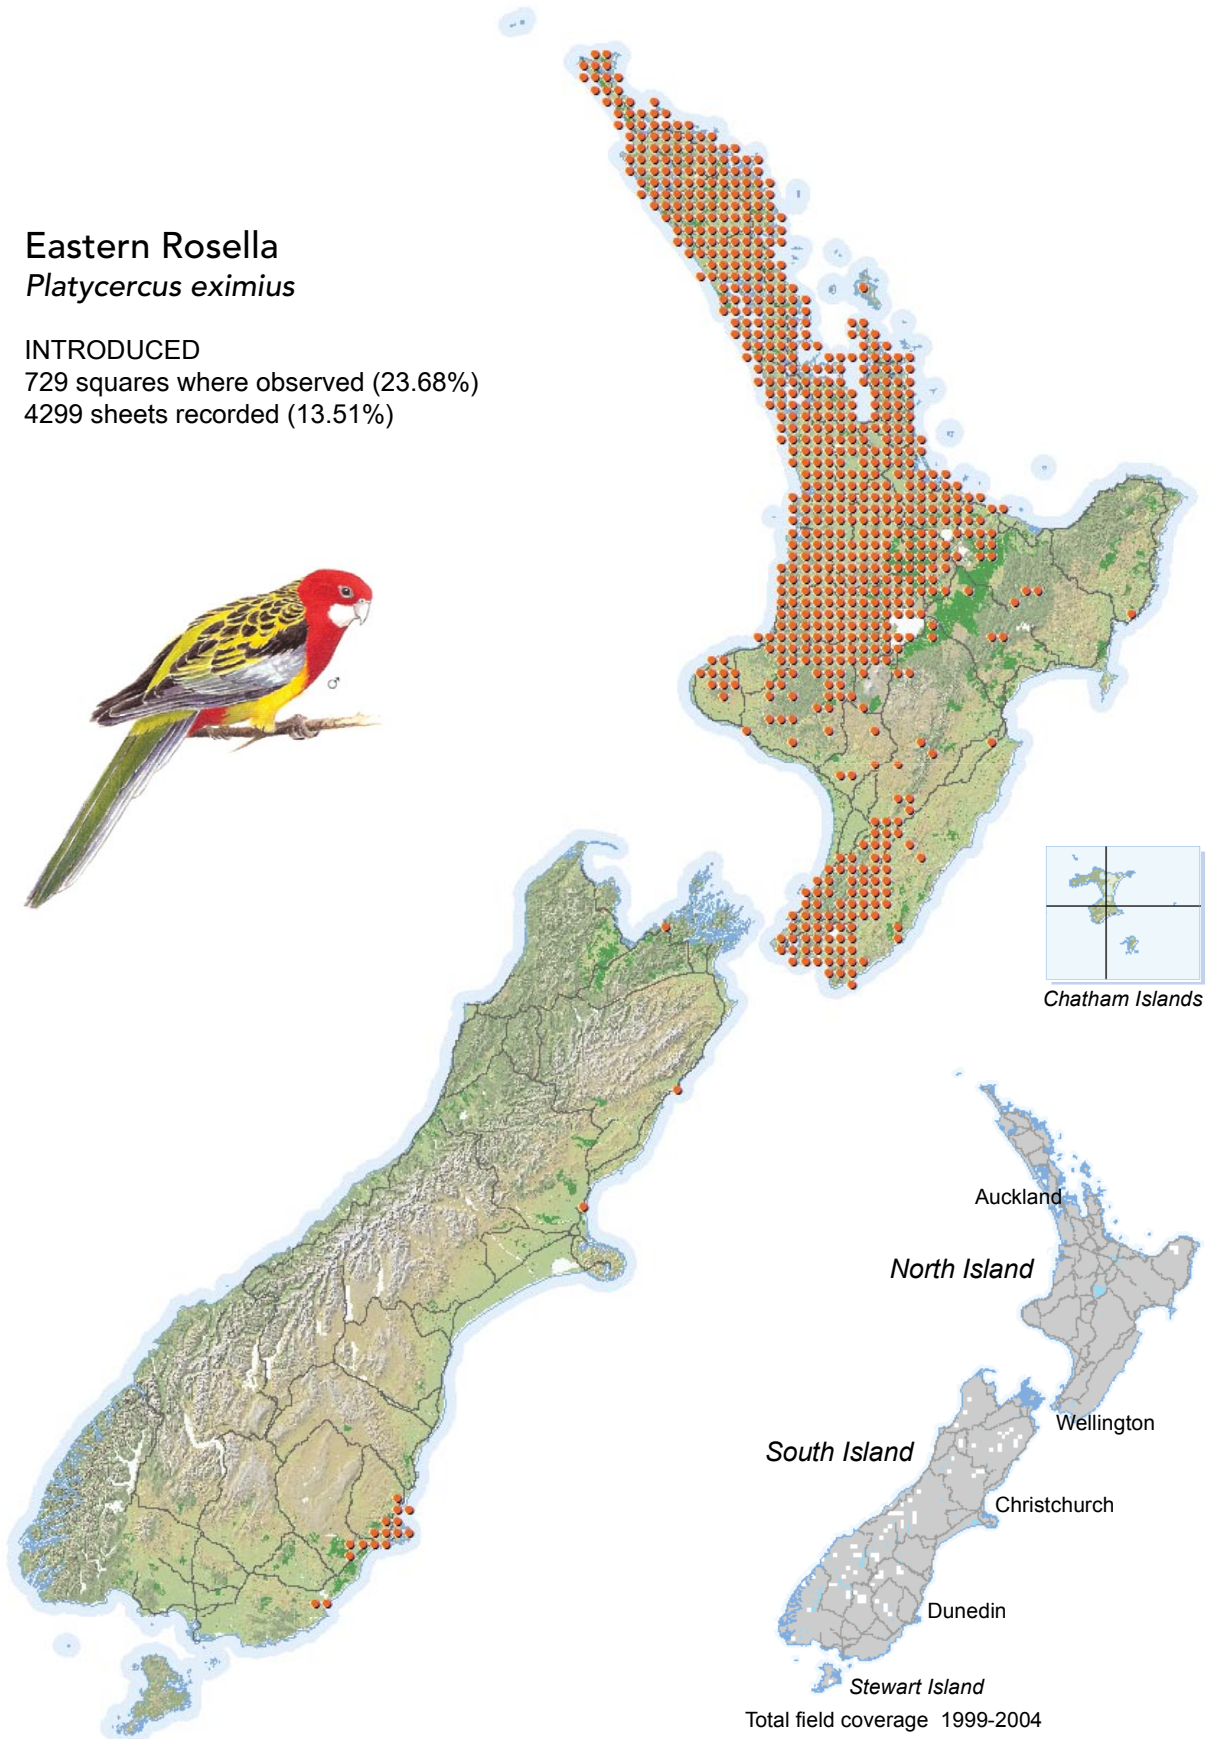

BIRD DISTRIBUTION IN NEW ZEALAND 1999-2004 - WEBATLAS

CJR Robertson, P Hyvönen, MJ Fraser and CR Pickard.

© Ornithological Society of New Zealand Inc. P O Box 834, Nelson 7040, New Zealand

Eastern Rosella *Platycercus eximius*

INTRODUCED

729 squares where observed (23.68%)

4299 sheets recorded (13.51%)

[Summary sourced from 10km grid square field surveys published as the ATLAS OF BIRD DISTRIBUTION IN NEW ZEALAND 1999-2004. Robertson *et al.*, 2007. ISBN 0 9582486 5 6. Illustration by DJ Onley from THE FIELD GUIDE TO THE BIRDS OF NEW ZEALAND. HA Robertson & BD Heather, 2005. ISBN 0 14 302040 4]