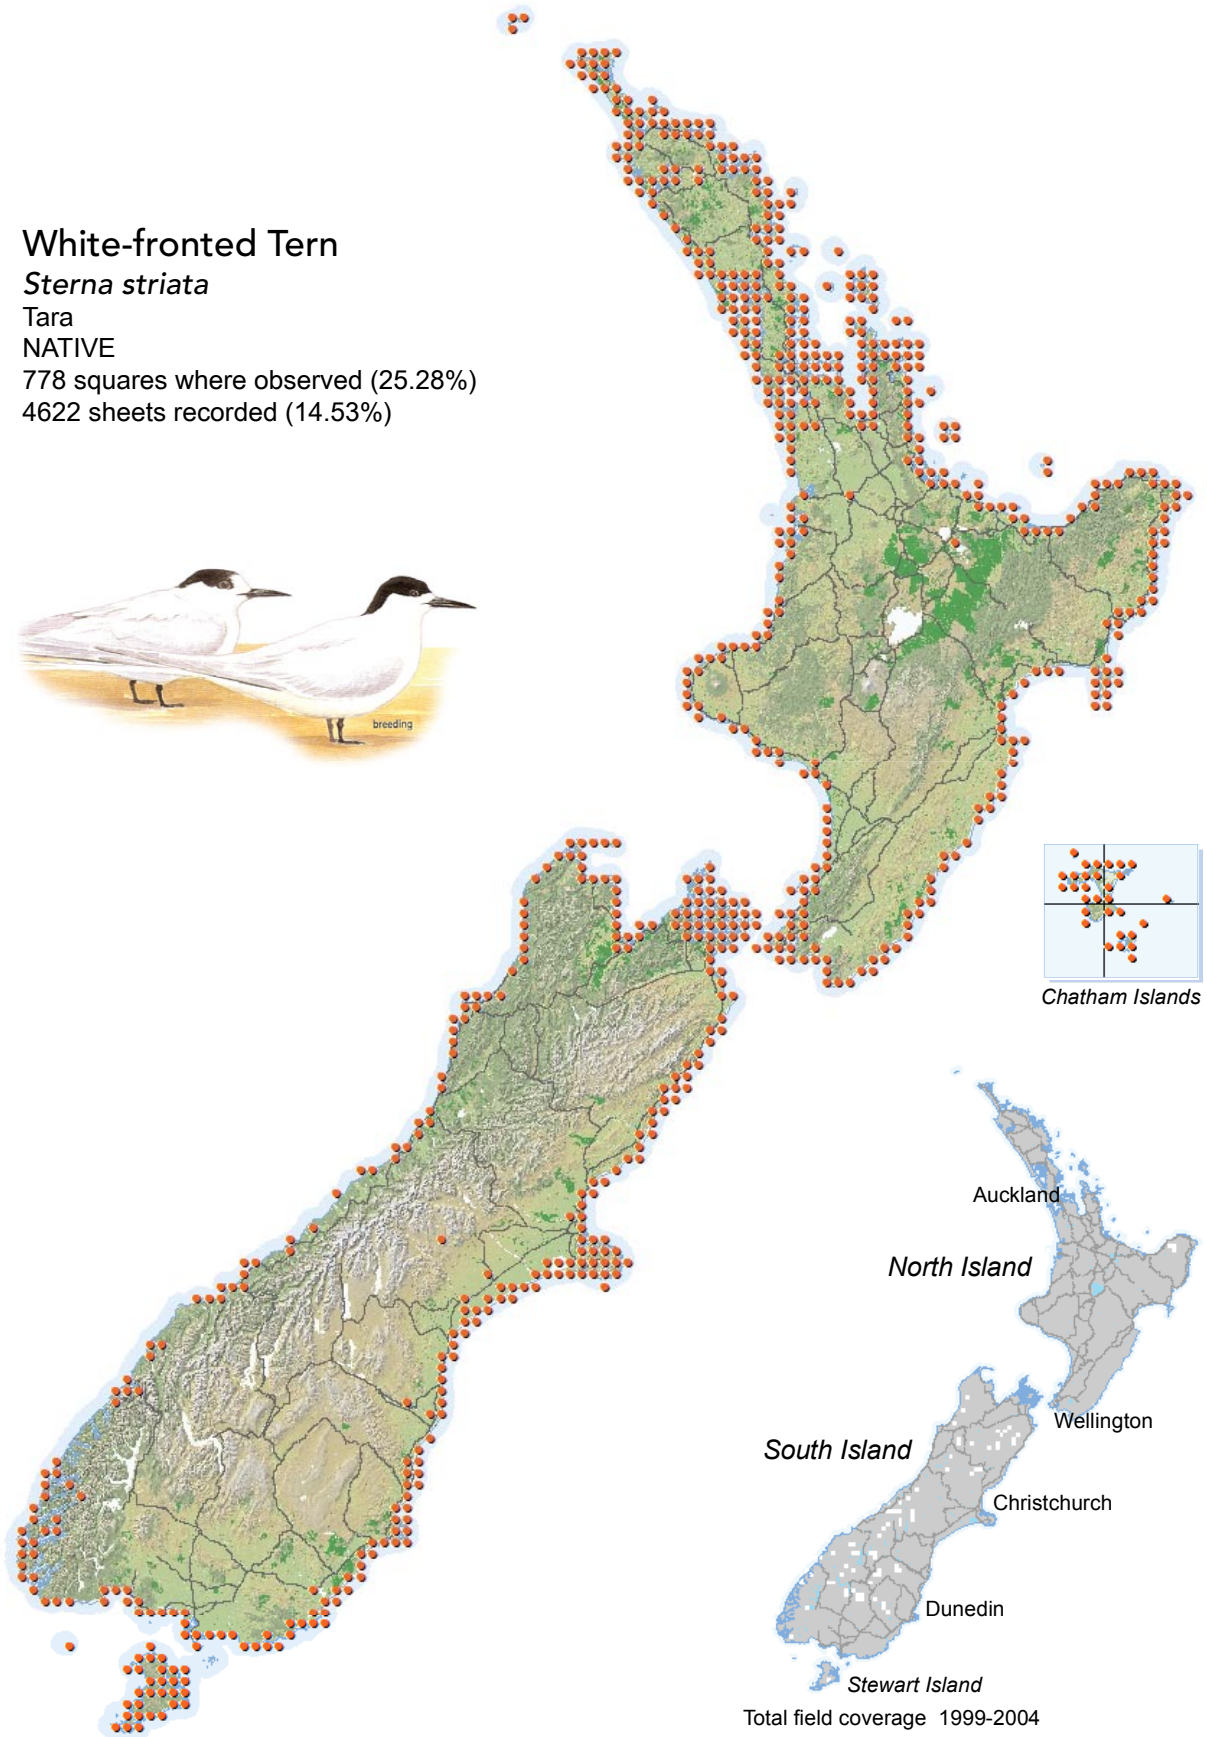

BIRD DISTRIBUTION IN NEW ZEALAND 1999-2004 - WEBATLAS

CJR Robertson, P Hyvönen, MJ Fraser and CR Pickard.

© Ornithological Society of New Zealand Inc. P O Box 834, Nelson 7040, New Zealand

White-fronted Tern

Sterna striata

Tara

NATIVE

778 squares where observed (25.28%)

4622 sheets recorded (14.53%)

[Summary sourced from 10km grid square field surveys published as the ATLAS OF BIRD DISTRIBUTION IN NEW ZEALAND 1999-2004. Robertson *et al.*, 2007. ISBN 0 9582486 5 6. Illustration by DJ Onley from THE FIELD GUIDE TO THE BIRDS OF NEW ZEALAND. HA Robertson & BD Heather, 2005. ISBN 0 14 302040 4]