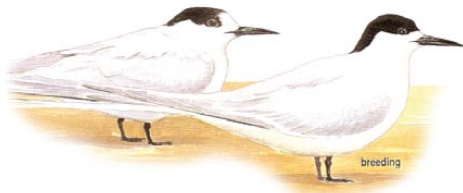

Sterna striata

Tara

NATIVE

778 squares where observed (25.28%)

4622 sheets recorded (14.53%)

[Summary sourced from 10km grid square field surveys published as the ATLAS OF BIRD DISTRIBUTION IN NEW ZEALAND 1999-2004. Robertson *et al.*, 2007. ISBN 0 9582486 5 6. Illustration by DJ Onley from THE FIELD GUIDE TO THE BIRDS OF NEW ZEALAND. HA Robertson & BD Heather, 2005. ISBN 0 14 302040 4]