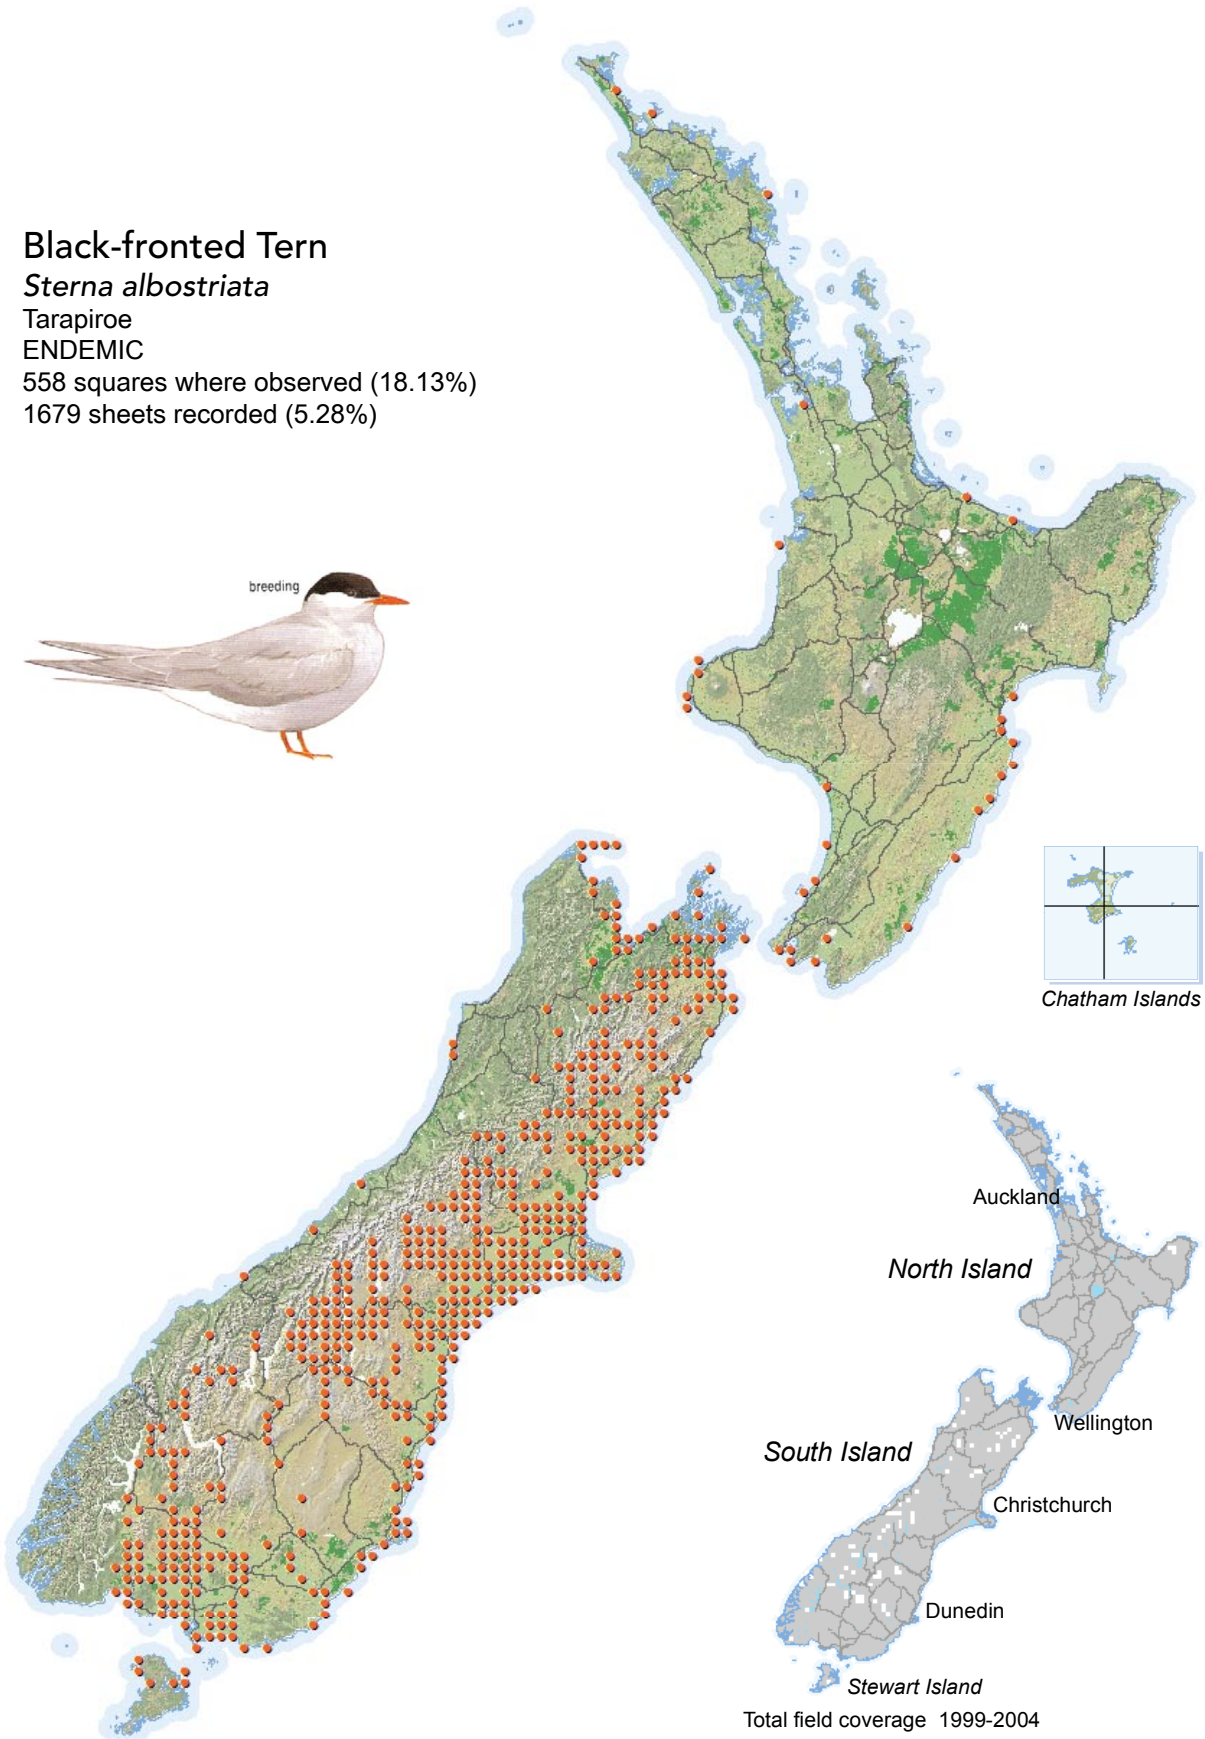

## Black-fronted Tern

*Sterna albostrata*

Tarapiroe

ENDEMIC

558 squares where observed (18.13%)

1679 sheets recorded (5.28%)

[Summary sourced from 10km grid square field surveys published as the ATLAS OF BIRD DISTRIBUTION IN NEW ZEALAND 1999-2004. Robertson *et al.*, 2007. ISBN 0 9582486 5 6. Illustration by DJ Onley from THE FIELD GUIDE TO THE BIRDS OF NEW ZEALAND. HA Robertson & BD Heather, 2005. ISBN 0 14 302040 4]