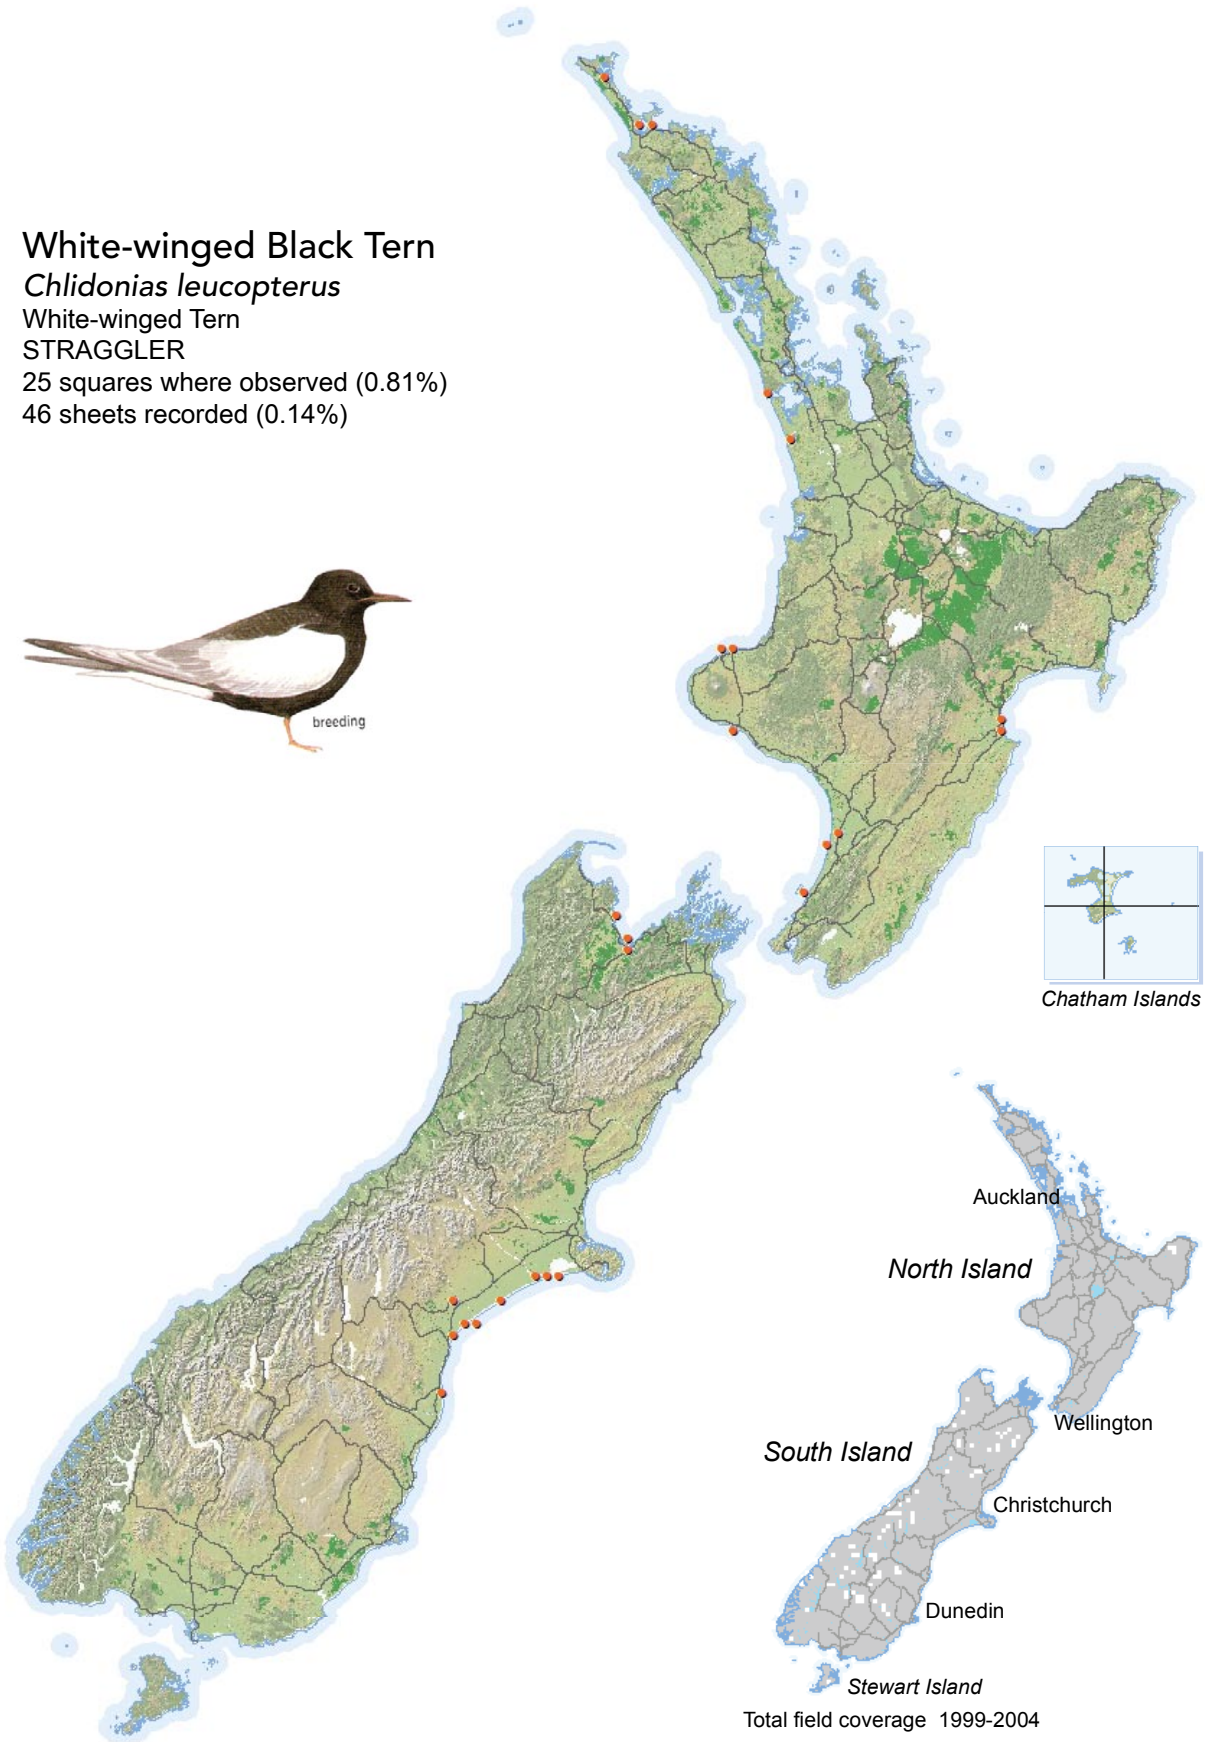

BIRD DISTRIBUTION IN NEW ZEALAND 1999-2004 - WEBATLAS

CJR Robertson, P Hyvönen, MJ Fraser and CR Pickard.

© Ornithological Society of New Zealand Inc. P O Box 834, Nelson 7040, New Zealand

White-winged Black Tern

Chlidonias leucopterus

White-winged Tern

STRAGGLER

25 squares where observed (0.81%)

46 sheets recorded (0.14%)

[Summary sourced from 10km grid square field surveys published as the ATLAS OF BIRD DISTRIBUTION IN NEW ZEALAND 1999-2004. Robertson *et al.*, 2007. ISBN 0 9582486 5 6. Illustration by DJ Onley from THE FIELD GUIDE TO THE BIRDS OF NEW ZEALAND. HA Robertson & BD Heather, 2005. ISBN 0 14 302040 4]