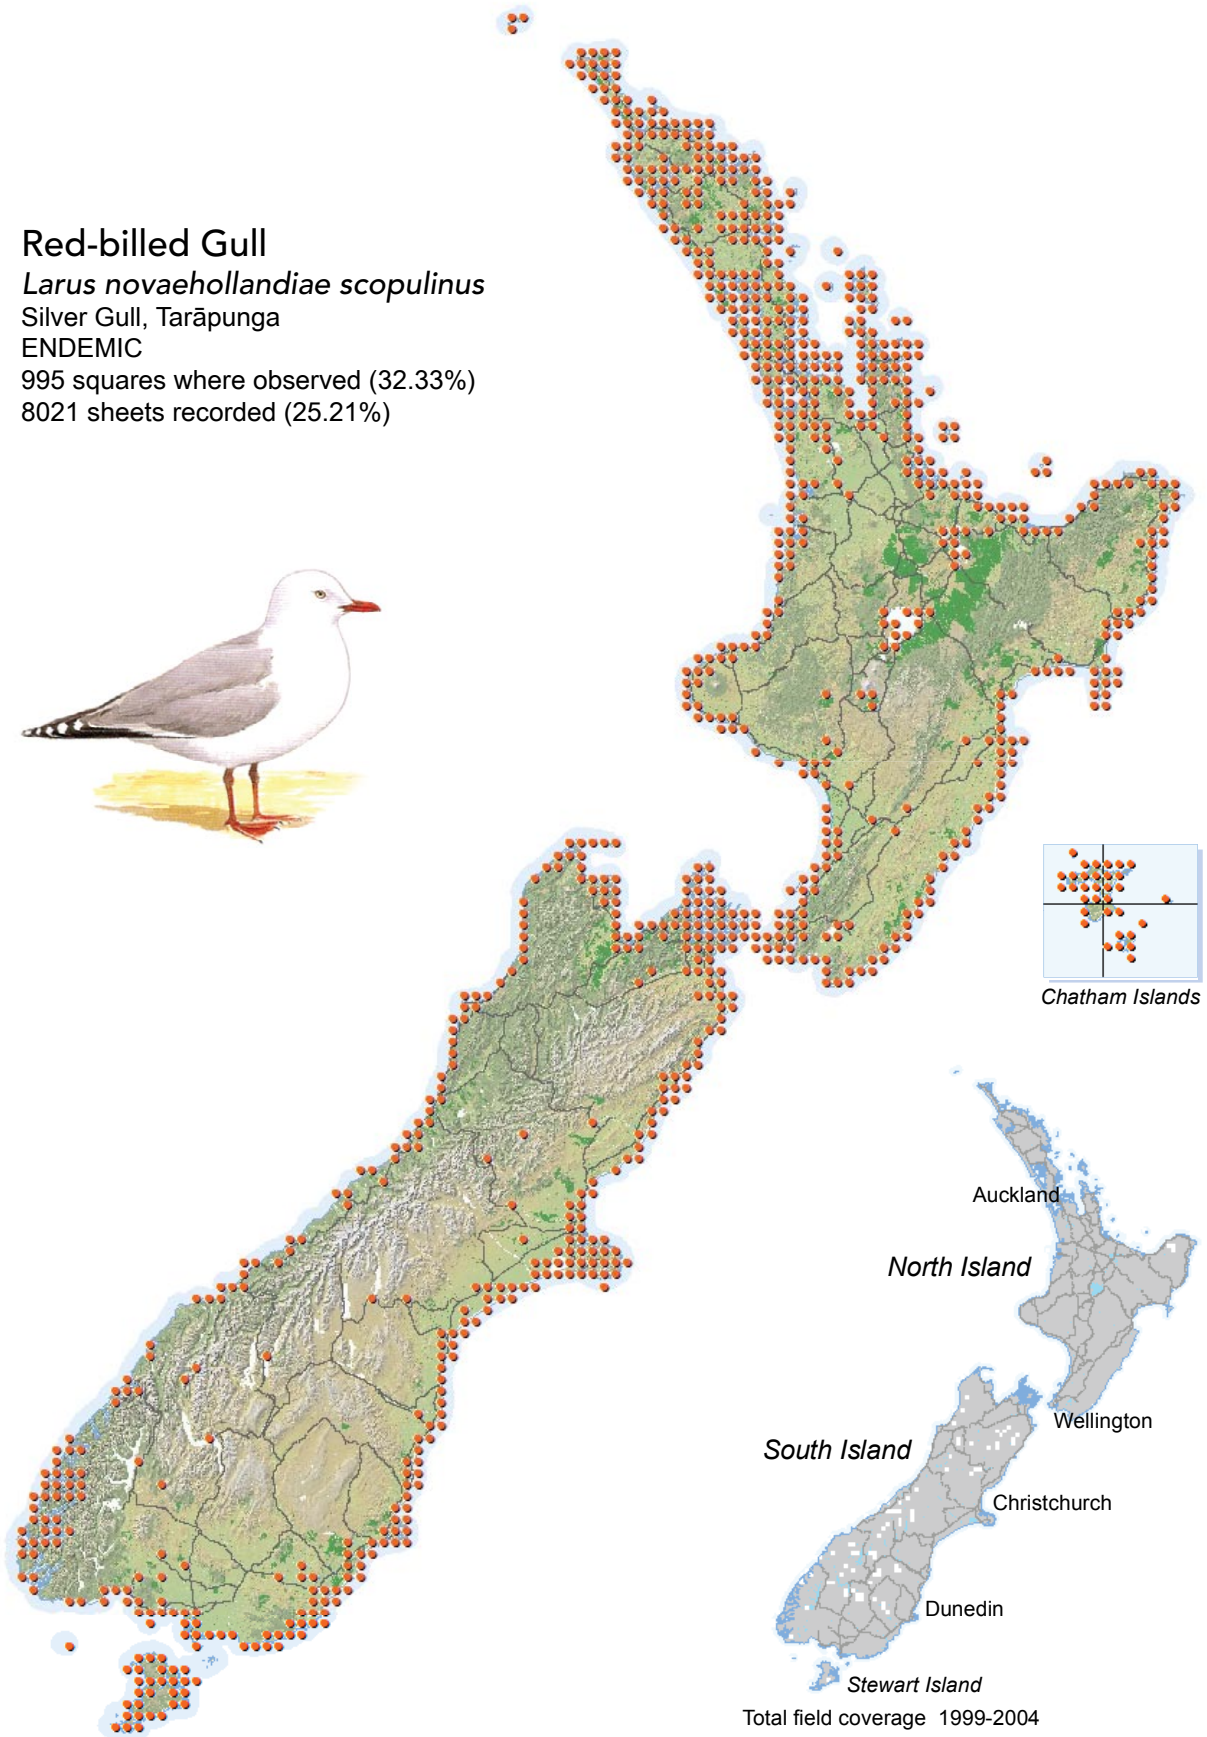

BIRD DISTRIBUTION IN NEW ZEALAND 1999-2004 - WEBATLAS

CJR Robertson, P Hyvönen, MJ Fraser and CR Pickard.

© Ornithological Society of New Zealand Inc. P O Box 834, Nelson 7040, New Zealand

Red-billed Gull

Larus novaehollandiae scopulinus

Silver Gull, Tarāpunga

ENDEMIC

995 squares where observed (32.33%)

8021 sheets recorded (25.21%)

[Summary sourced from 10km grid square field surveys published as the ATLAS OF BIRD DISTRIBUTION IN NEW ZEALAND 1999-2004. Robertson *et al.*, 2007. ISBN 0 9582486 5 6. Illustration by DJ Onley from THE FIELD GUIDE TO THE BIRDS OF NEW ZEALAND. HA Robertson & BD Heather, 2005. ISBN 0 14 302040 4]