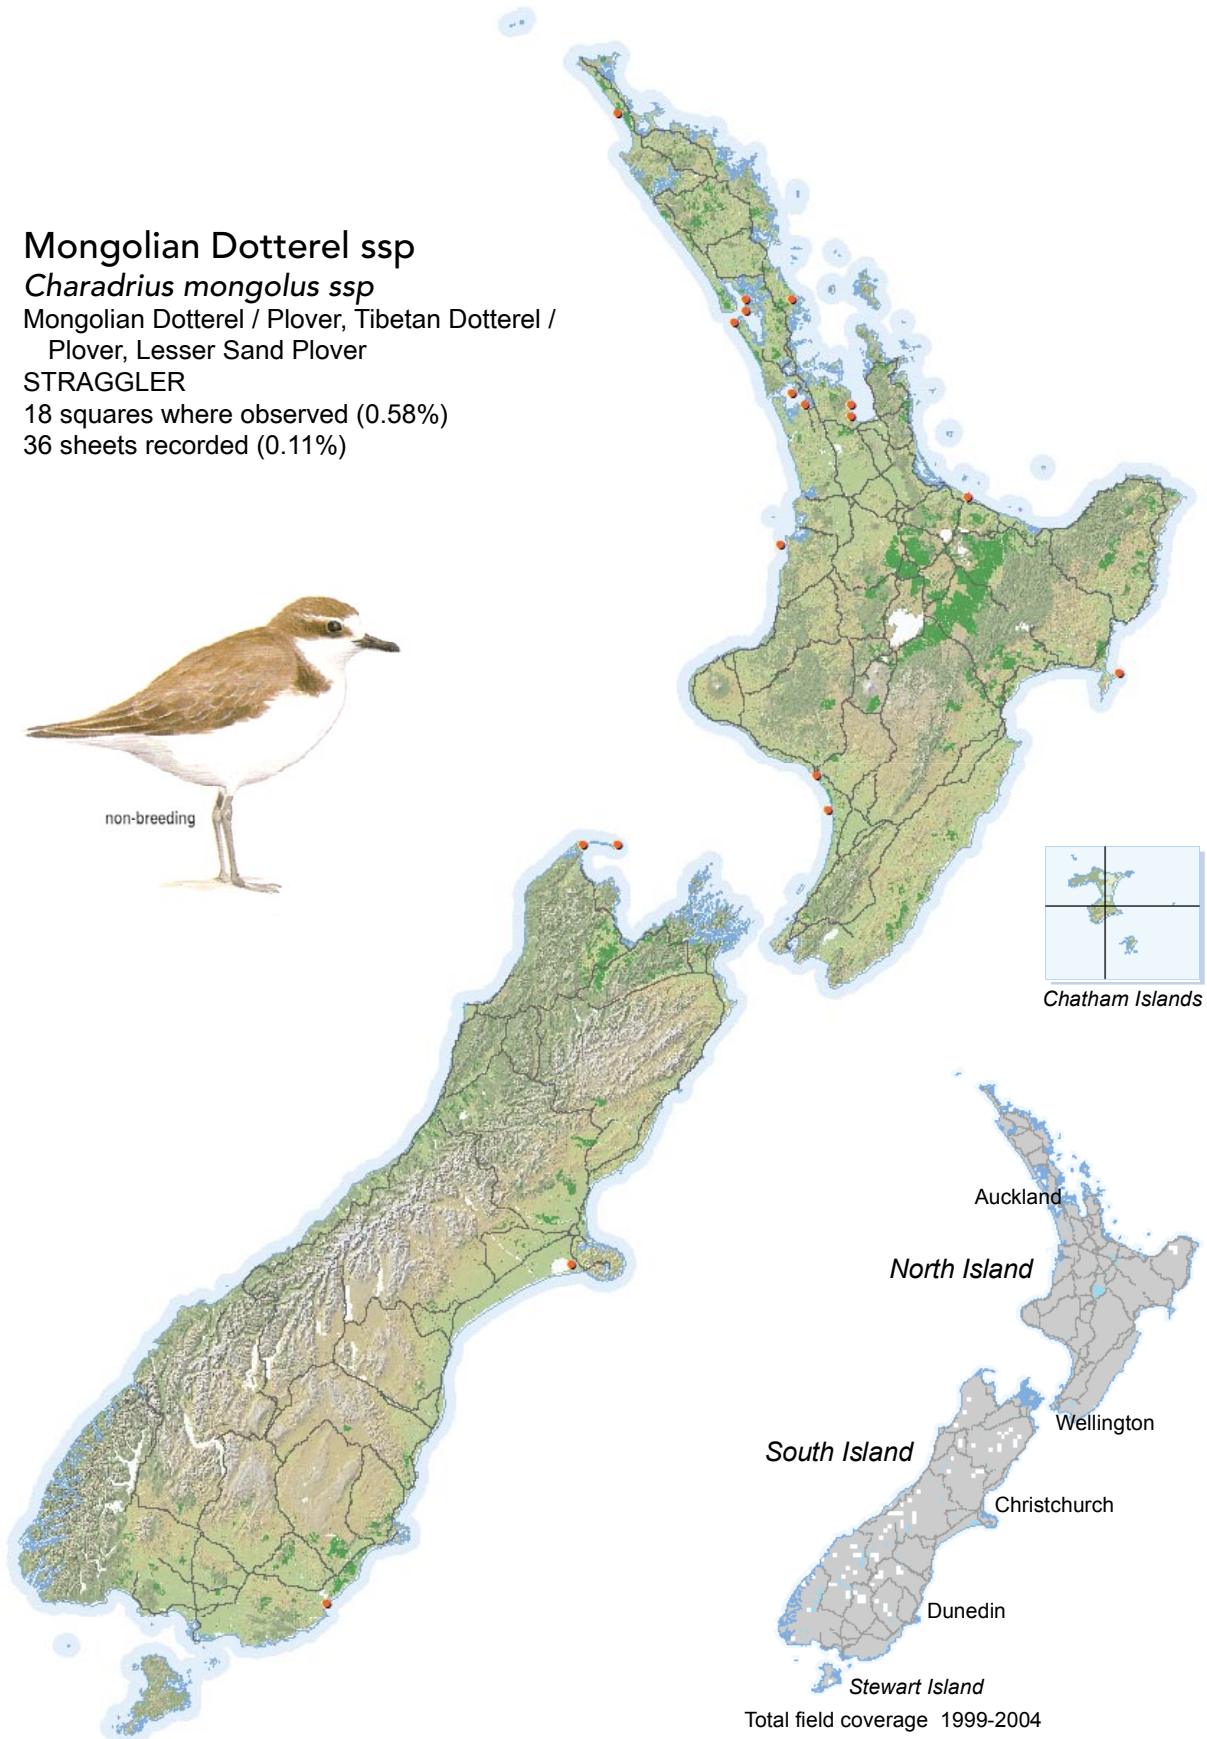

BIRD DISTRIBUTION IN NEW ZEALAND 1999-2004 - WEBATLAS

CJR Robertson, P Hyvönen, MJ Fraser and CR Pickard.

© Ornithological Society of New Zealand Inc. P O Box 834, Nelson 7040, New Zealand

Mongolian Dotterel ssp

Charadrius mongolus ssp

Mongolian Dotterel / Plover, Tibetan Dotterel /

Plover, Lesser Sand Plover

STRAGGLER

18 squares where observed (0.58%)

36 sheets recorded (0.11%)

non-breeding

[Summary sourced from 10km grid square field surveys published as the ATLAS OF BIRD DISTRIBUTION IN NEW ZEALAND 1999-2004. Robertson *et al.*, 2007. ISBN 0 9582486 5 6. Illustration by DJ Onley from THE FIELD GUIDE TO THE BIRDS OF NEW ZEALAND. HA Robertson & BD Heather, 2005. ISBN 0 14 302040 4]