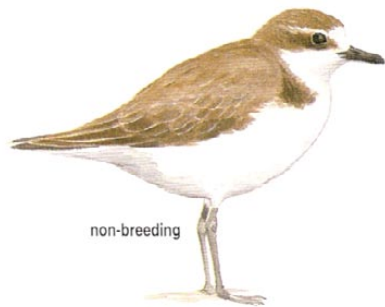

Charadrius mongolus ssp

Mongolian Dotterel / Plover, Tibetan Dotterel /

Plover, Lesser Sand Plover

STRAGGLER

18 squares where observed (0.58%)

36 sheets recorded (0.11%)

non-breeding

[Summary sourced from 10km grid square field surveys published as the ATLAS OF BIRD DISTRIBUTION IN NEW ZEALAND 1999-2004. Robertson *et al.*, 2007. ISBN 0 9582486 5 6. Illustration by DJ Onley from THE FIELD GUIDE TO THE BIRDS OF NEW ZEALAND. HA Robertson & BD Heather, 2005. ISBN 0 14 302040 4]