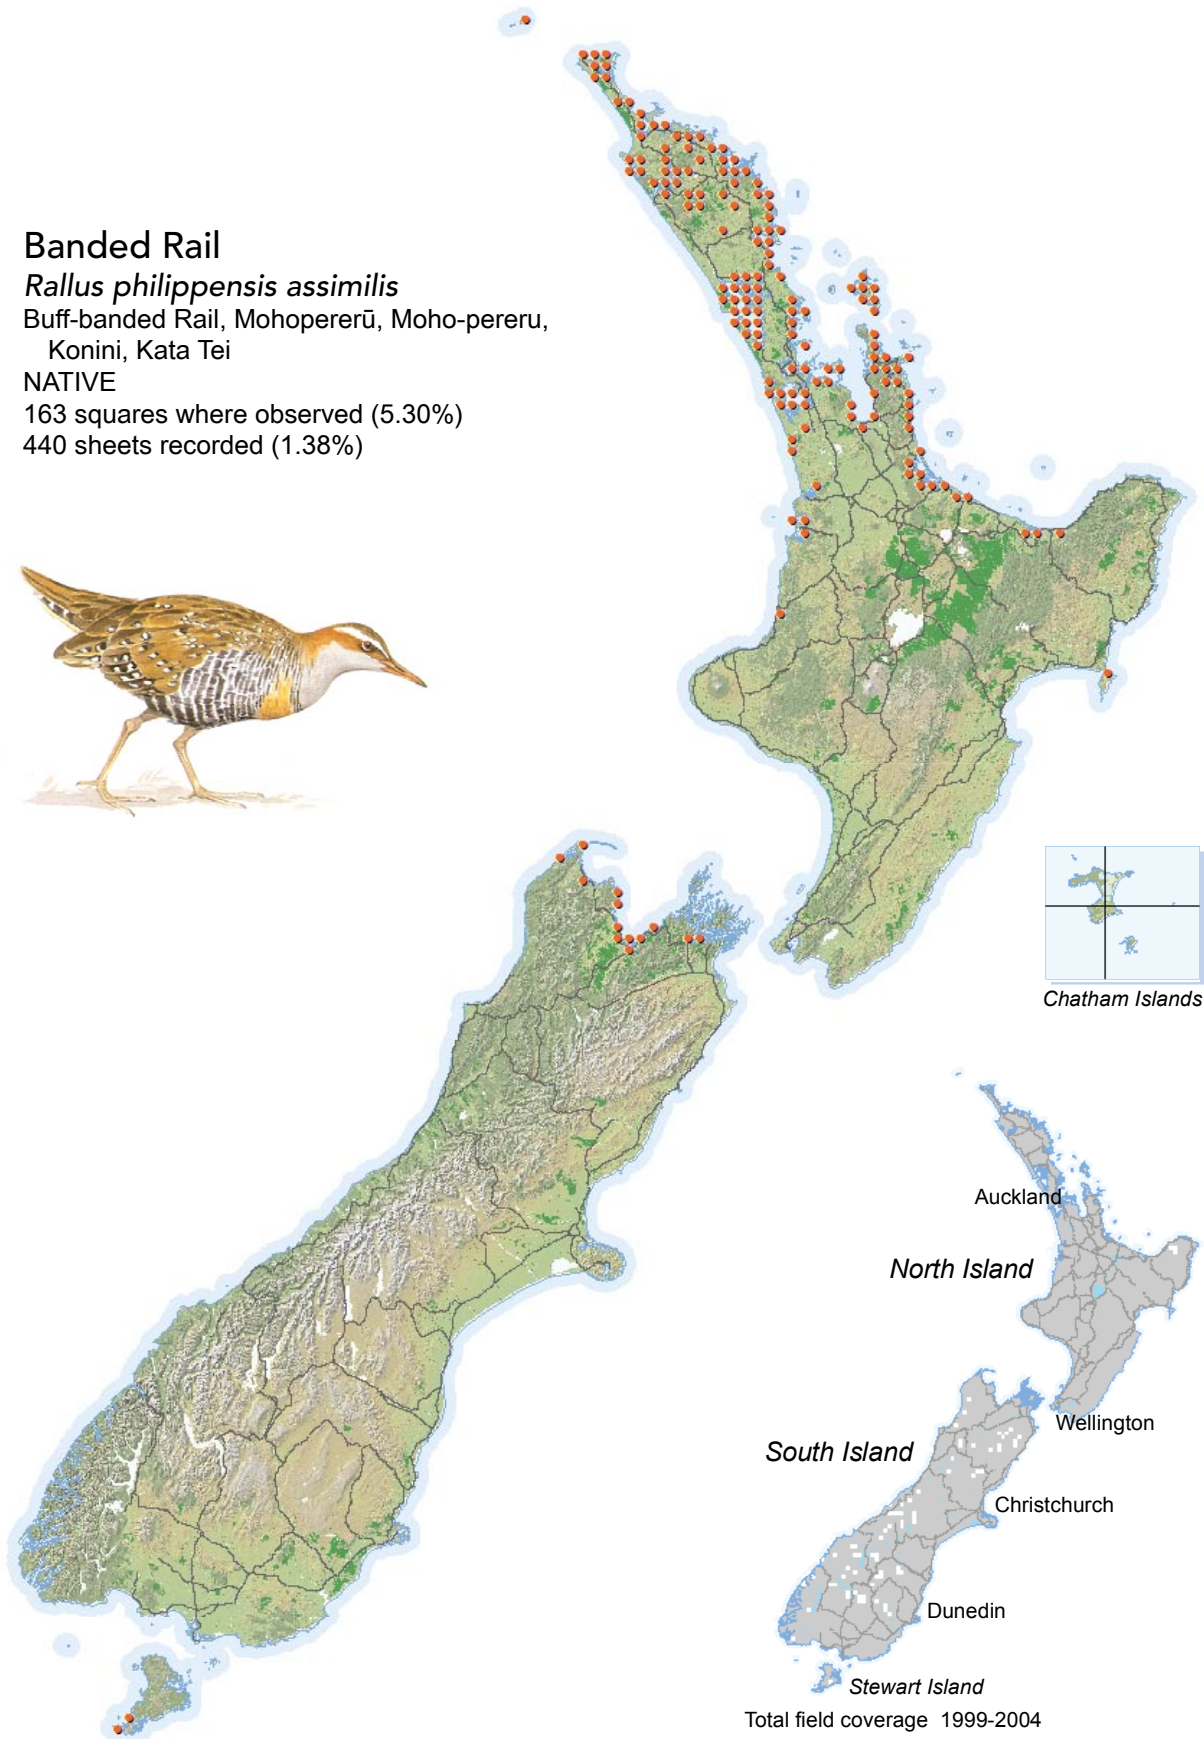

## Banded Rail

*Rallus philippensis assimilis*

Buff-banded Rail, Mohopererū, Moho-pereru,  
Konini, Kata Tei

NATIVE

163 squares where observed (5.30%)

440 sheets recorded (1.38%)

[Summary sourced from 10km grid square field surveys published as the ATLAS OF BIRD DISTRIBUTION IN NEW ZEALAND 1999-2004. Robertson *et al.*, 2007. ISBN 0 9582486 5 6. Illustration by DJ Onley from THE FIELD GUIDE TO THE BIRDS OF NEW ZEALAND. HA Robertson & BD Heather, 2005. ISBN 0 14 302040 4]