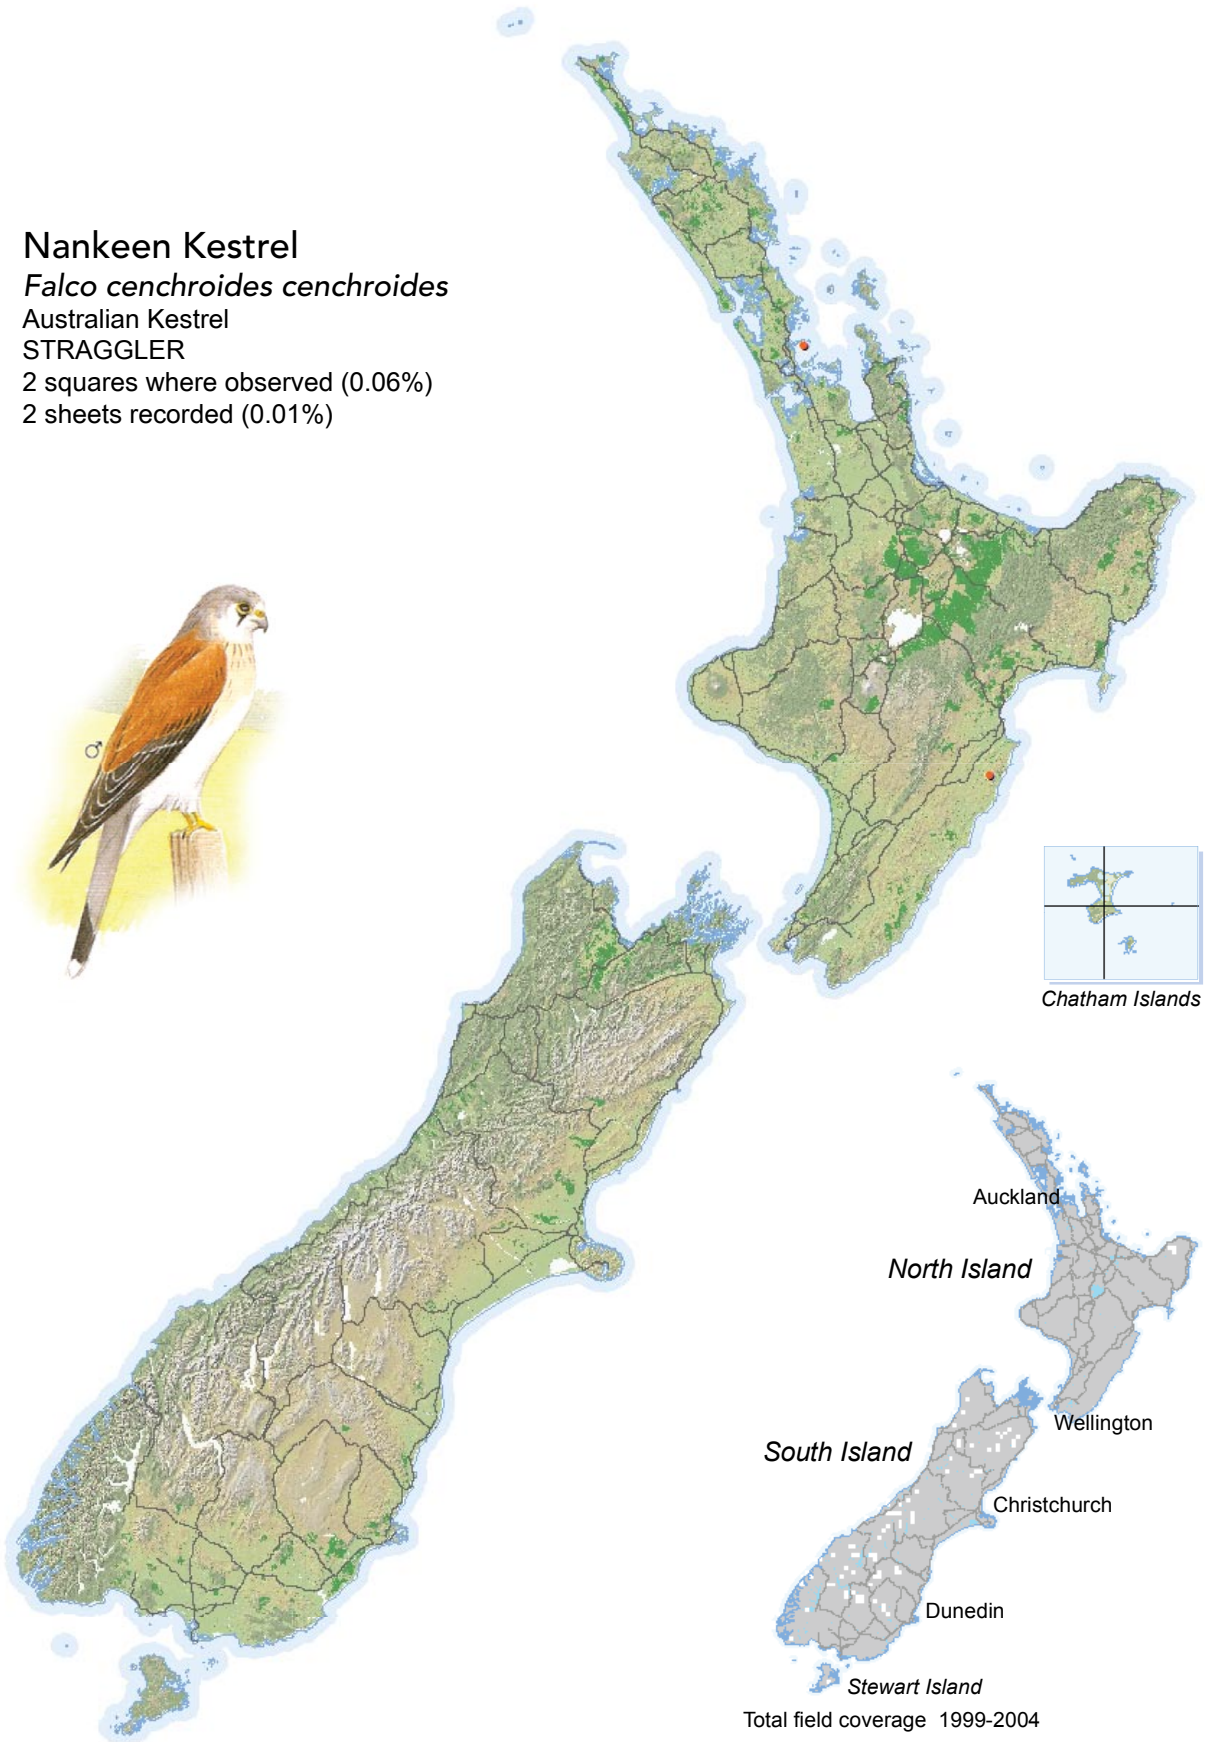

## Nankeen Kestrel

*Falco cenchroides cenchroides*

Australian Kestrel

STRAGGLER

2 squares where observed (0.06%)

2 sheets recorded (0.01%)

[Summary sourced from 10km grid square field surveys published as the ATLAS OF BIRD DISTRIBUTION IN NEW ZEALAND 1999-2004. Robertson *et al.*, 2007. ISBN 0 9582486 5 6. Illustration by DJ Onley from THE FIELD GUIDE TO THE BIRDS OF NEW ZEALAND. HA Robertson & BD Heather, 2005. ISBN 0 14 302040 4]